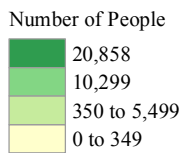

### EASTERN AND WESTERN DISTRICTS

### MANU'A DISTRICT

Ofu

Olosega

0 2 mi

Total American Samoa Population: 55,519

EASTERN DISTRICT — District or Island (County Equivalent)

Ofu — County (County Subdivision Equivalent)