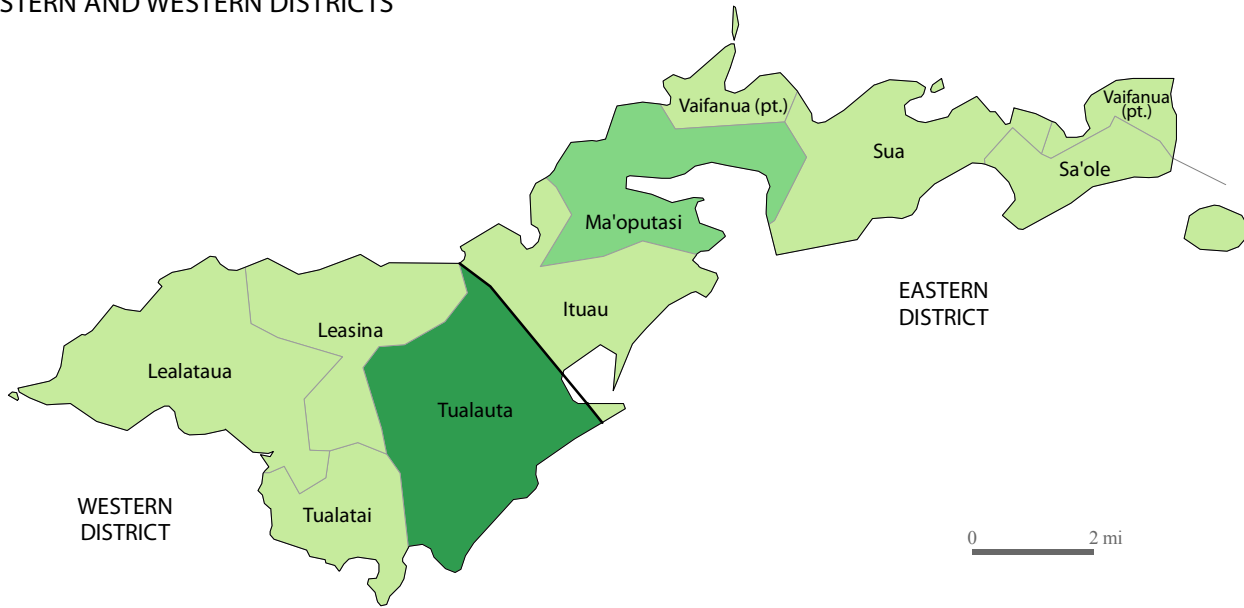

### SWAINS ISLAND

Swains Island

0 2 mi

### ROSE ISLAND

Rose Island

0 1 mi

### EASTERN AND WESTERN DISTRICTS

### MANU'A DISTRICT

Ofu

Olosega

0 2 mi

Total American Samoa Population: 55,519

EASTERN DISTRICT — District or Island (County Equivalent)

Ofu — County (County Subdivision Equivalent)