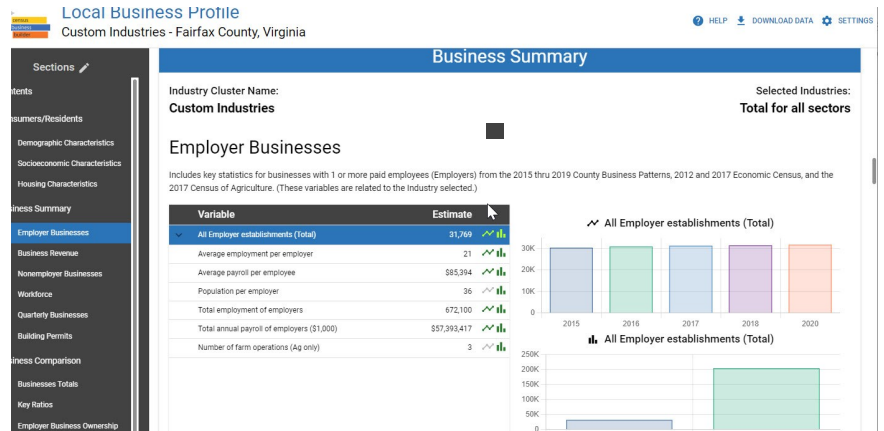

GEOGRAPHIC AREAS COVERED

Demographic and Consumer Spending data are shown at the State, County, City/Town (“Place”), ZIP Code, and Census Tract levels.

Economic and workforce data are shown at the State, County, and City/Town (“Place”) levels. Trade data are shown at the State level.

Users can browse data for every county in the U.S.

INTERACTIVE REPORT

Fully **interactive, customizable, printable, and downloadable report** with direct access to specific

sections via a Content panel. The charts in each section are interactive too and users can select which variable to graph via the icons next to the variable.

The Local Business Profile Report provide access to the **Margins of Error (MoEs)** for demographic data.

Select Industries

INDUSTRY LIST

INDUSTRY TREE

Industry Categories

- Construction
- Food Services
- Health Care
- Personal Services
- Prof & Biz Services
- Retail

Industries

- Drywall
- Electrical
- Flooring
- Foundations
- Home Construction
- Nonresidential
- Painting

Custom Industries

Cluster Name: Custom Industries

Search for Industries

All Sectors

+ ADD INDUSTRY

FULL INDUSTRY ACCESS ON THE CUSTOM INDUSTRY PANEL

CBB gives users access, using icons, to the Most Popular

Industry Categories and access to all types of businesses via the Search for Industries option.

This Search accesses the full list of North American Industry Classification System (NAICS) codes covered by the Economic Census.

Users can type in an industry title, keyword, or NAICS code, and the tool brings back a full list of all the associated industries.

Thank you for your interest in the Census Business Builder. Please view the handouts that present step-by-step instructions on detailed features of the tool, plus the Tips handout that provides hints on how best to use the tool. These handouts can be viewed at [census.gov/data/data-tools/cbb.html](https://www.census.gov/data/data-tools/cbb.html).

CONTACT US

To learn more about CBB visit: [census.gov/data/data-tools/cbb.html](https://www.census.gov/data/data-tools/cbb.html)

If you need help using CBB, would like to schedule a webinar or in person demonstration, please contact the Data User and Trade Outreach Branch at 800-242-2184 or ewd.outreach@census.gov.