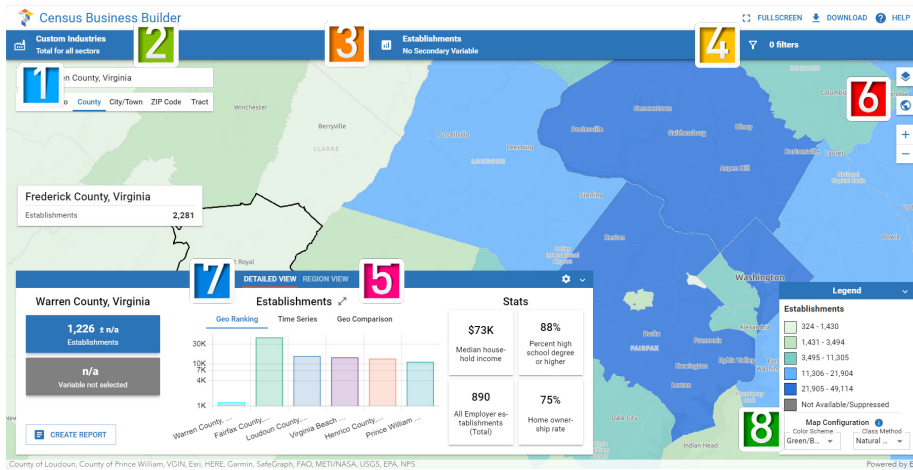

CENSUS BUSINESS BUILDER

Provides easy access to information about potential customers and similar businesses for those starting or planning a business. The data are presented in a map-based interface that is accessed in a few simple steps.

CBB leverages Esri's **ArcGIS** platform and is the first U.S. Census Bureau data tool released on the **cloud**. The tool dynamically combines Census geography and data through an Application Programming Interface (API) to deliver updated content to the user.

MAP FEATURES

- 1. GEOGRAPHIC LEVELS:** View data on map by type of geography. Zoom in to select greyed out geographic levels.
- 2. INDUSTRY CLUSTERS:** Create industry cluster by selecting industry categories or NAICS codes.
- 3. BIVARIATE MAPPING:** View two variables on the map and in the dashboard at the same time.
- 4. FILTERS:** Use filters to narrow down data by choosing up to five variables.
- 5. REGION VIEW:** Build a region with two or more geographies. Use Prebuilt regions featuring SBA HubZones, HUD Opportunity Zones, and NOAA's National Weather Service (NWS) Weather Forecast Offices (WFOs).
- 6. MAP BUTTONS:** Download data to CSV, Excel, or Shapefile. Add Reference Layers via a Gallery or an uploaded Shapefile or Map Service. Change the base map from Topographic to Imagery or Dark.
- 7. DETAILED VIEW:** Customize dashboard to show/hide time charts and other variables. Create report for selected geographic area.
- 8. CONFIGURE MAP:** Change the map color schemes. Change the map classing methods.

GEOGRAPHIC AREAS COVERED

Demographic and Consumer Spending data are shown at the State, County, City/Town (“Place”), ZIP Code, and Census Tract levels.

Economic and workforce data are shown at the State, County, and City/Town (“Place”) levels. Trade data are shown at the State level.