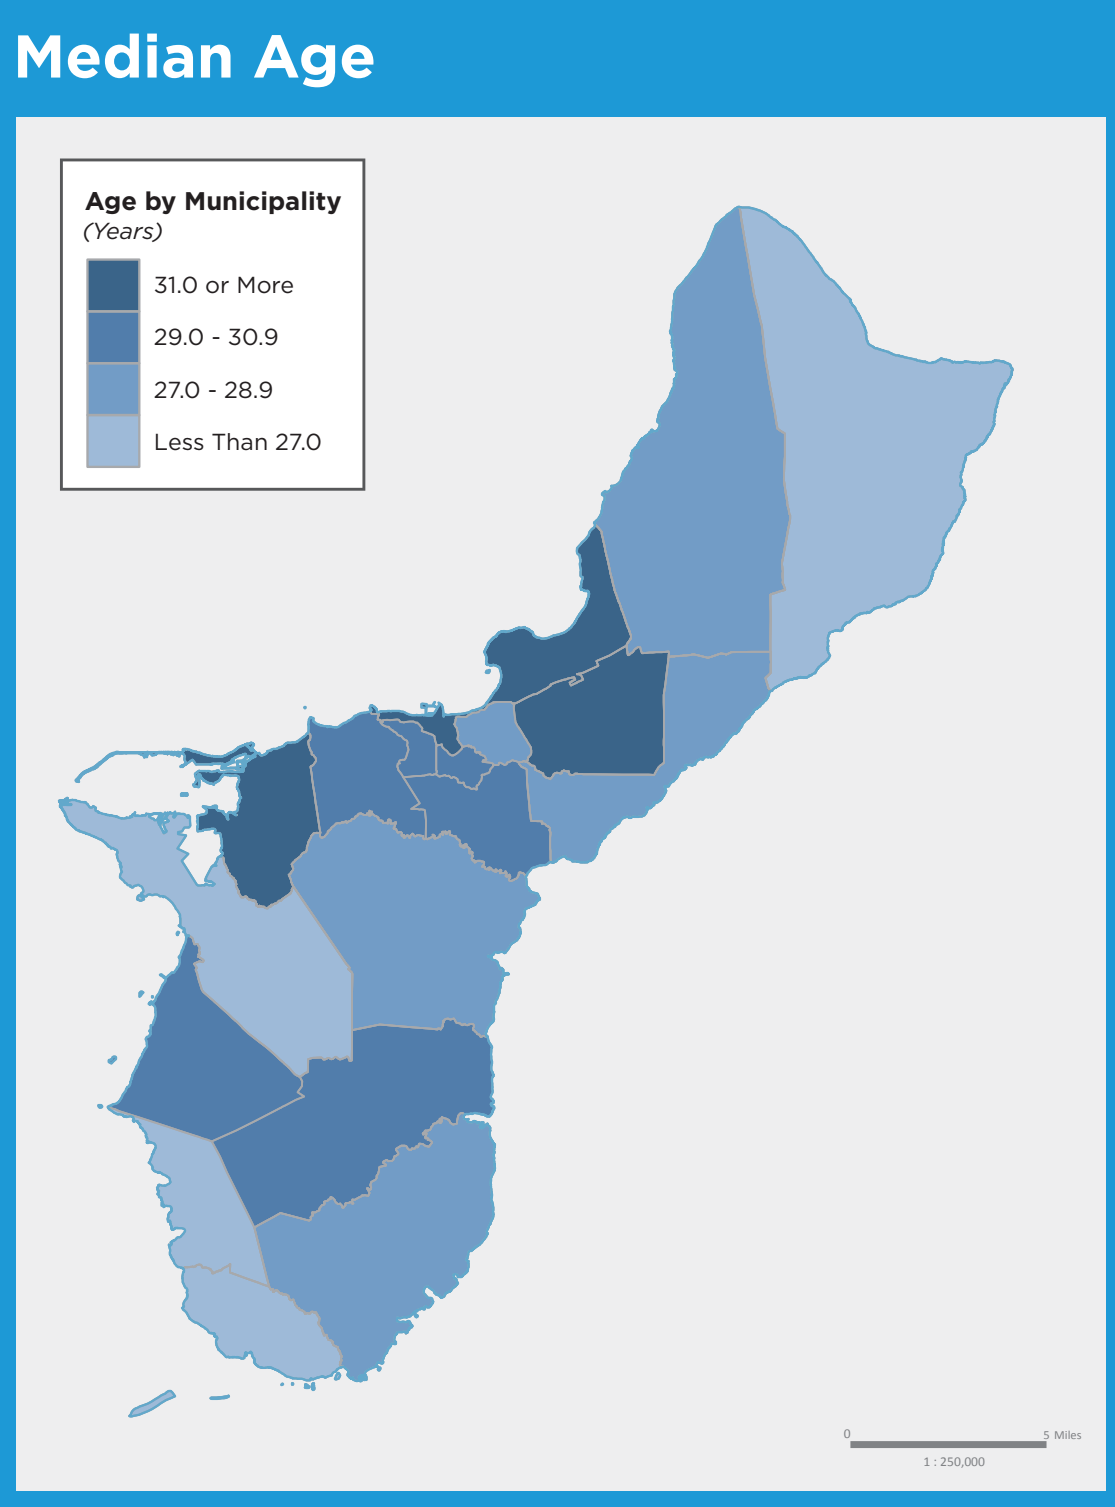

Understanding the Population of Guam

Shape our future
START HERE >

United States
Census 2020

Guam

To learn more, visit: census.gov/schools/guam

Total Population
159,358

Population Distribution
One dot (●) represents 10 people

ASAN 2,137

Municipality

Population

Businesses in 2016

- Dentists Offices > 24
- Amusement Parks > 3
- Fast-Food Restaurants > 103
- Toy Stores > 3
- Pet and Pet Supply Stores > 4

Source: U.S. Census Bureau, 2016 County Business Patterns

0 5 Miles
1 : 75,000

Source: U.S. Census Bureau, 2010 Census, Guam