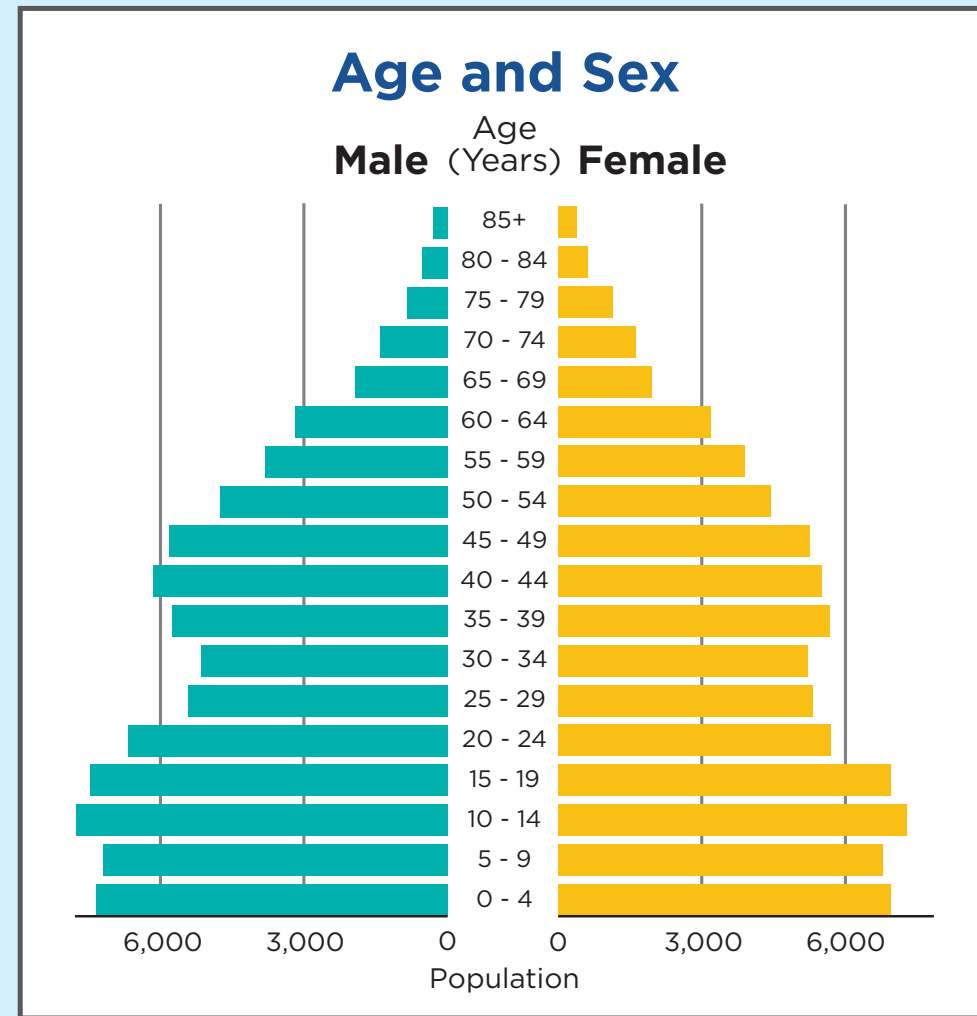

Understanding the Population of Guam

Shape our future
START HERE >

United States
Census 2020

Guam

To learn more, visit: census.gov/schools/guam

Total Population
159,358

Population Distribution
One dot (●) represents 10 people

ASAN 2,137

Municipality

Population

Businesses in 2016

- Dentists Offices > 24
- Amusement Parks > 3
- Fast-Food Restaurants > 103
- Toy Stores > 3
- Pet and Pet Supply Stores > 4

Source: U.S. Census Bureau, 2016 County Business Patterns