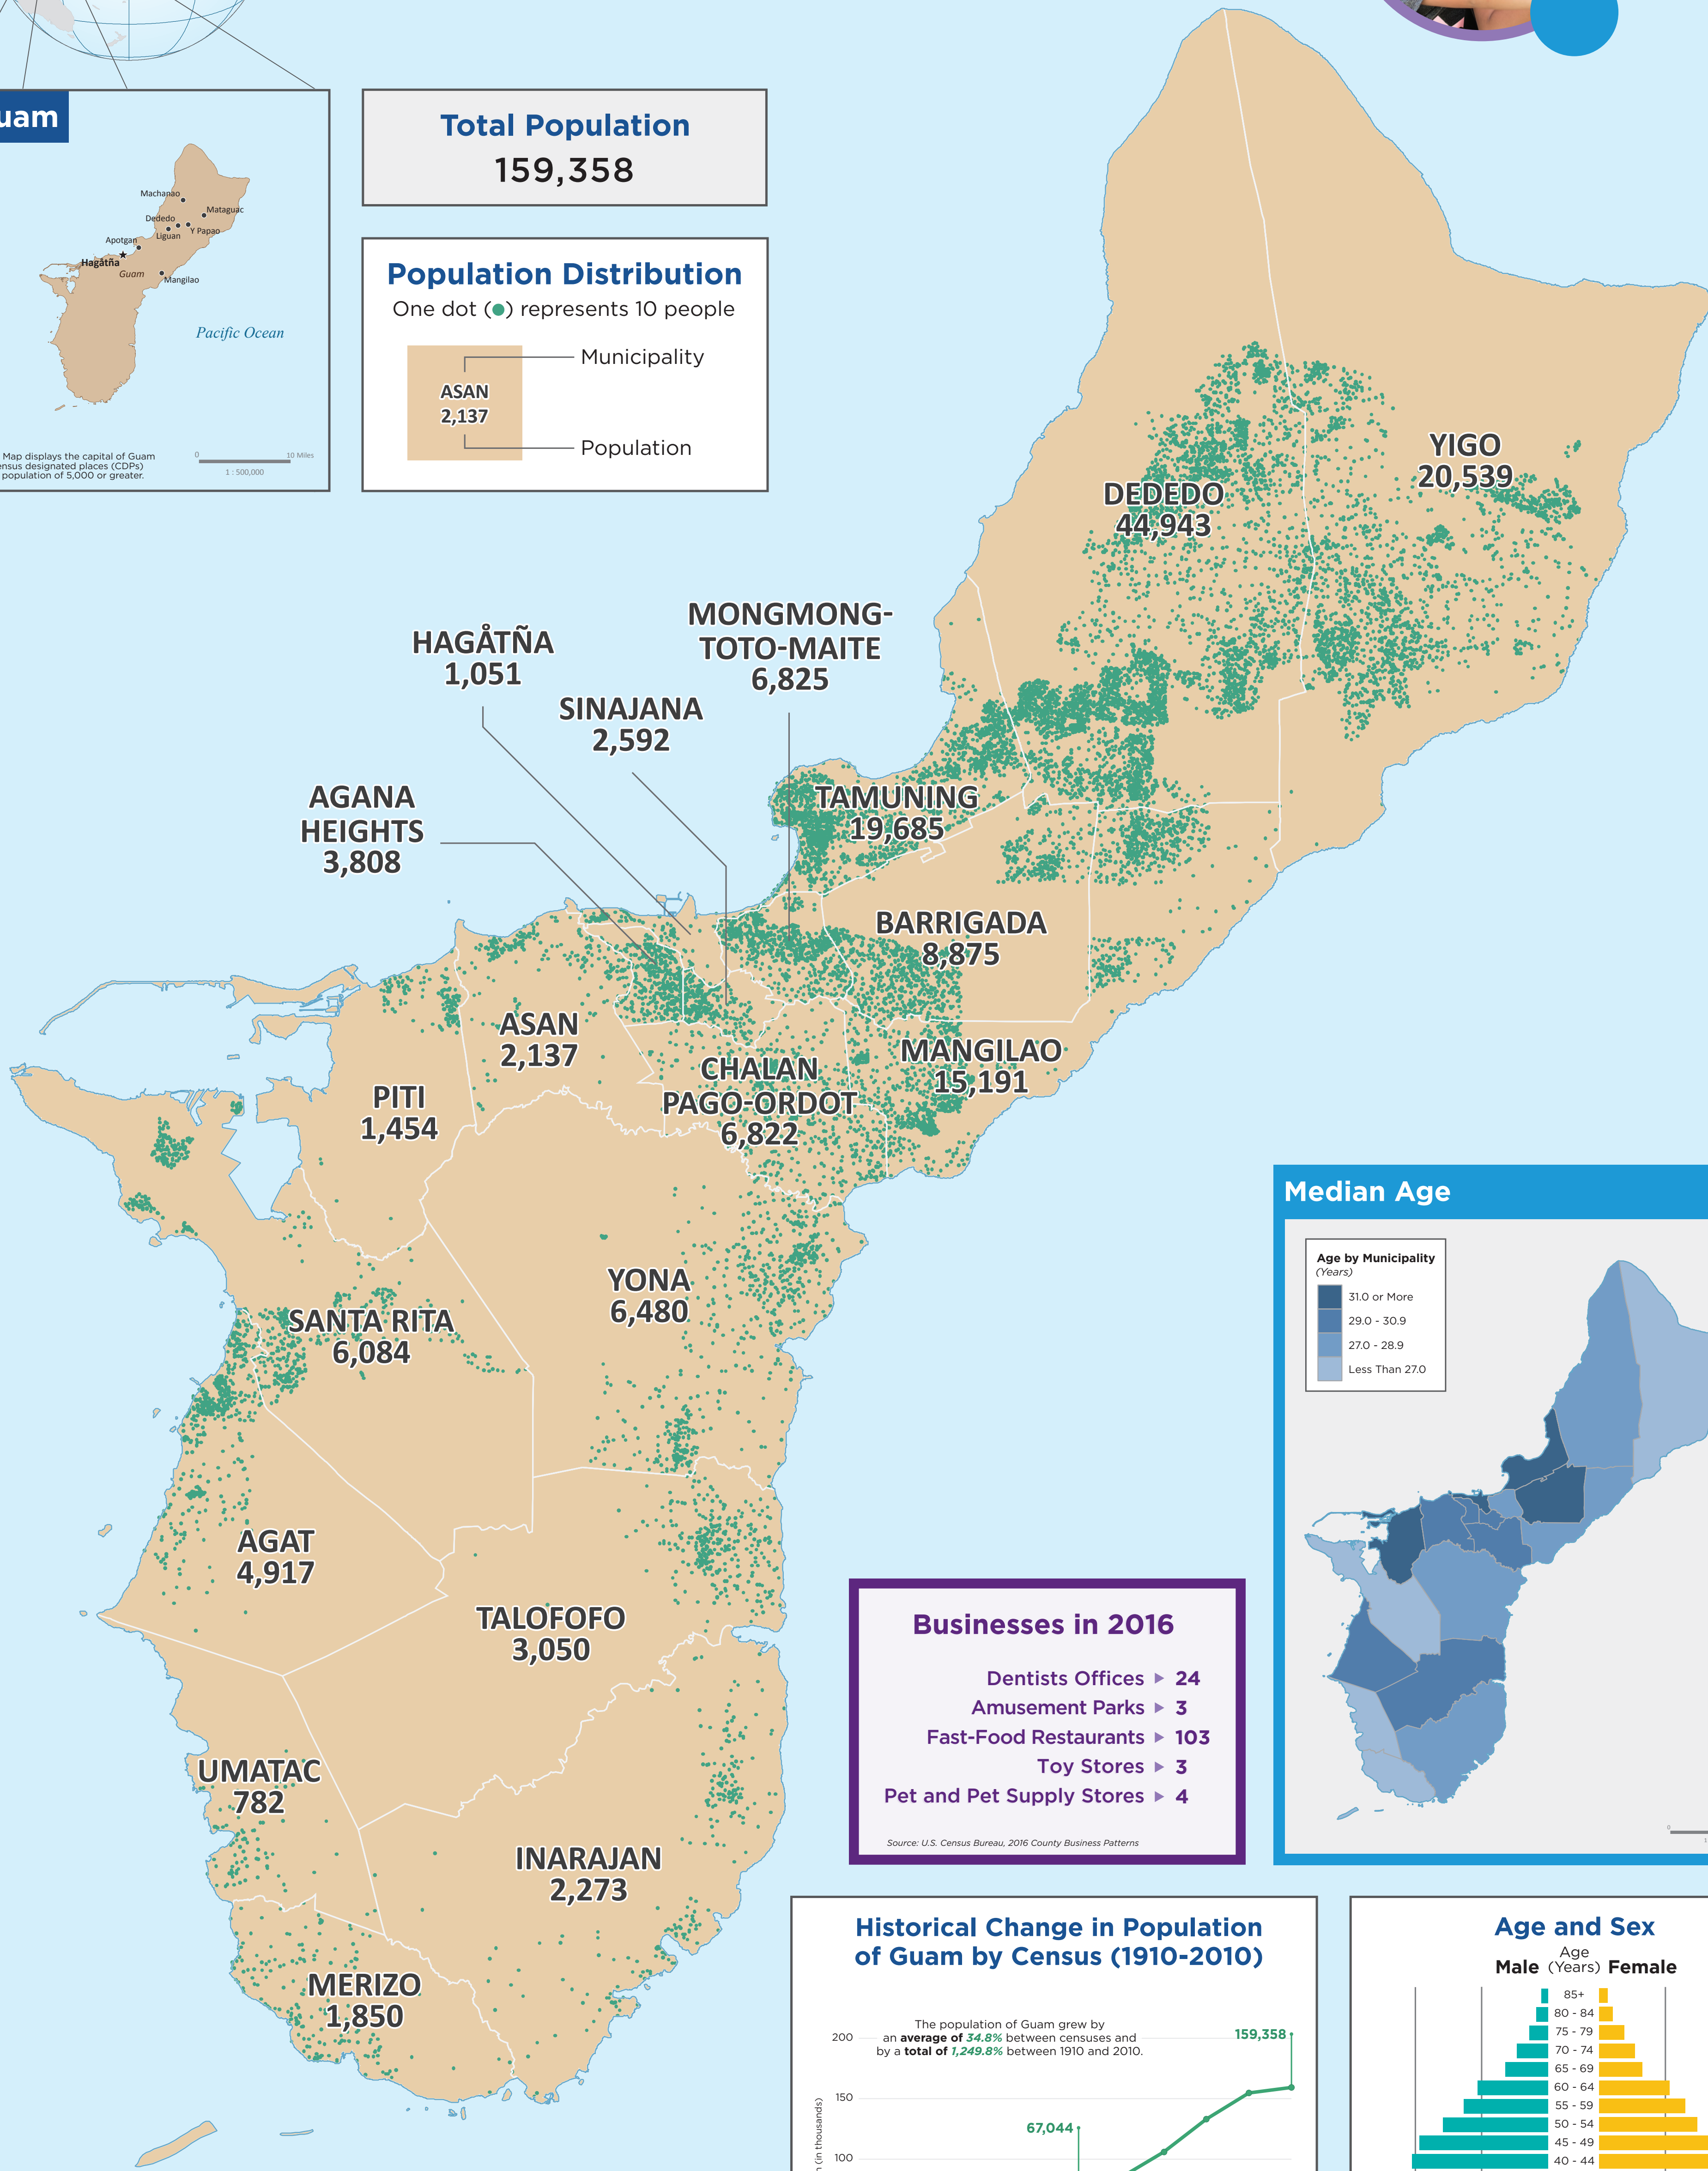

Understanding the Population of Guam

Shape our future
START HERE >

United States
Census 2020

Guam

To learn more, visit: census.gov/schools/guam

Total Population
159,358

Population Distribution
One dot (●) represents 10 people

ASAN 2,137

Municipality

Population

Businesses in 2016

- Dentists Offices > 24
- Amusement Parks > 3
- Fast-Food Restaurants > 103
- Toy Stores > 3
- Pet and Pet Supply Stores > 4

Source: U.S. Census Bureau, 2016 County Business Patterns

0 5 Miles
1 : 75,000

Source: U.S. Census Bureau, 2010 Census, Guam