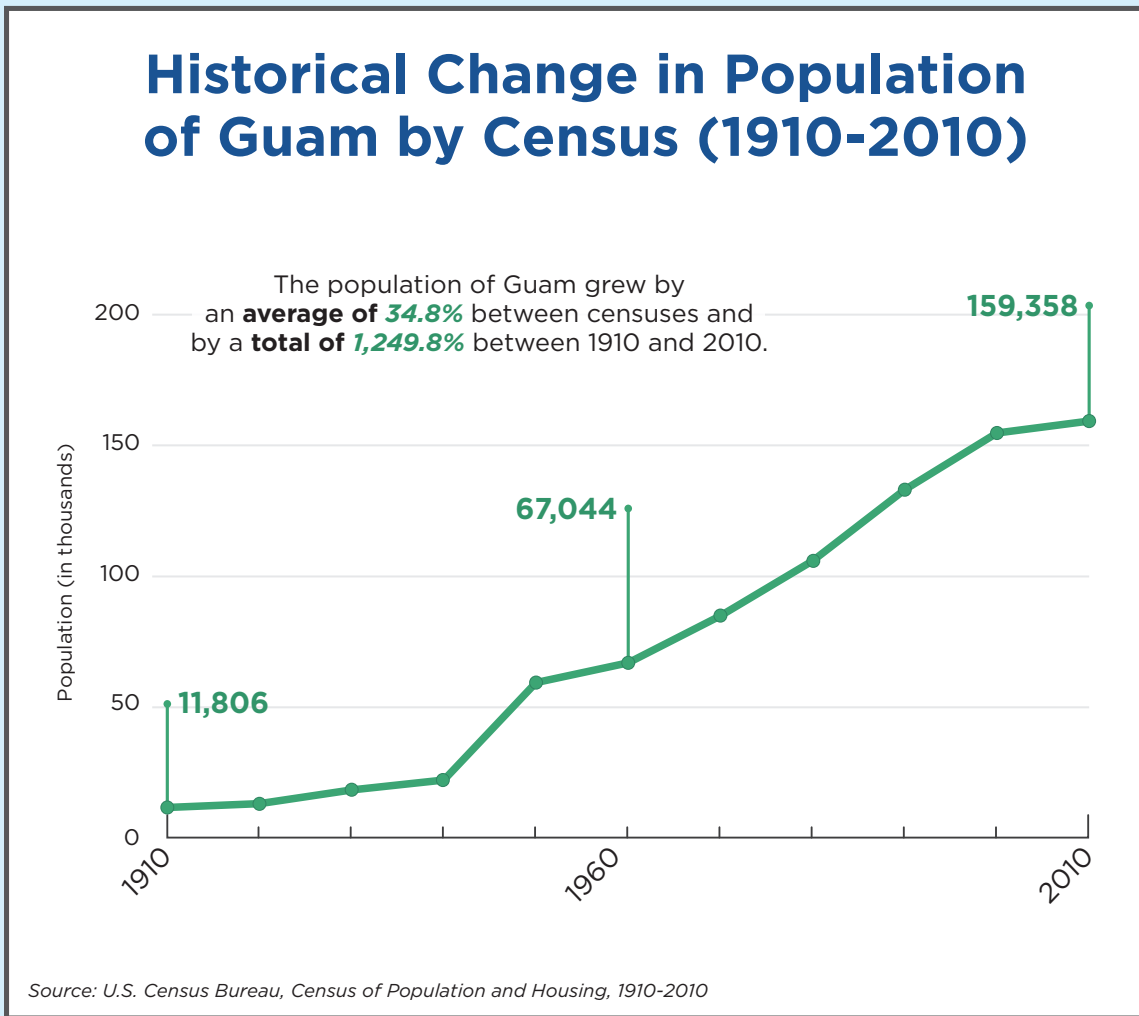

Understanding the Population of Guam

Shape our future
START HERE >

United States
Census 2020

Guam

To learn more, visit: census.gov/schools/guam

Total Population
159,358

Population Distribution
One dot (●) represents 10 people

ASAN 2,137

Municipality

Population

Businesses in 2016

- Dentists Offices > 24
- Amusement Parks > 3
- Fast-Food Restaurants > 103
- Toy Stores > 3
- Pet and Pet Supply Stores > 4

Source: U.S. Census Bureau, 2016 County Business Patterns