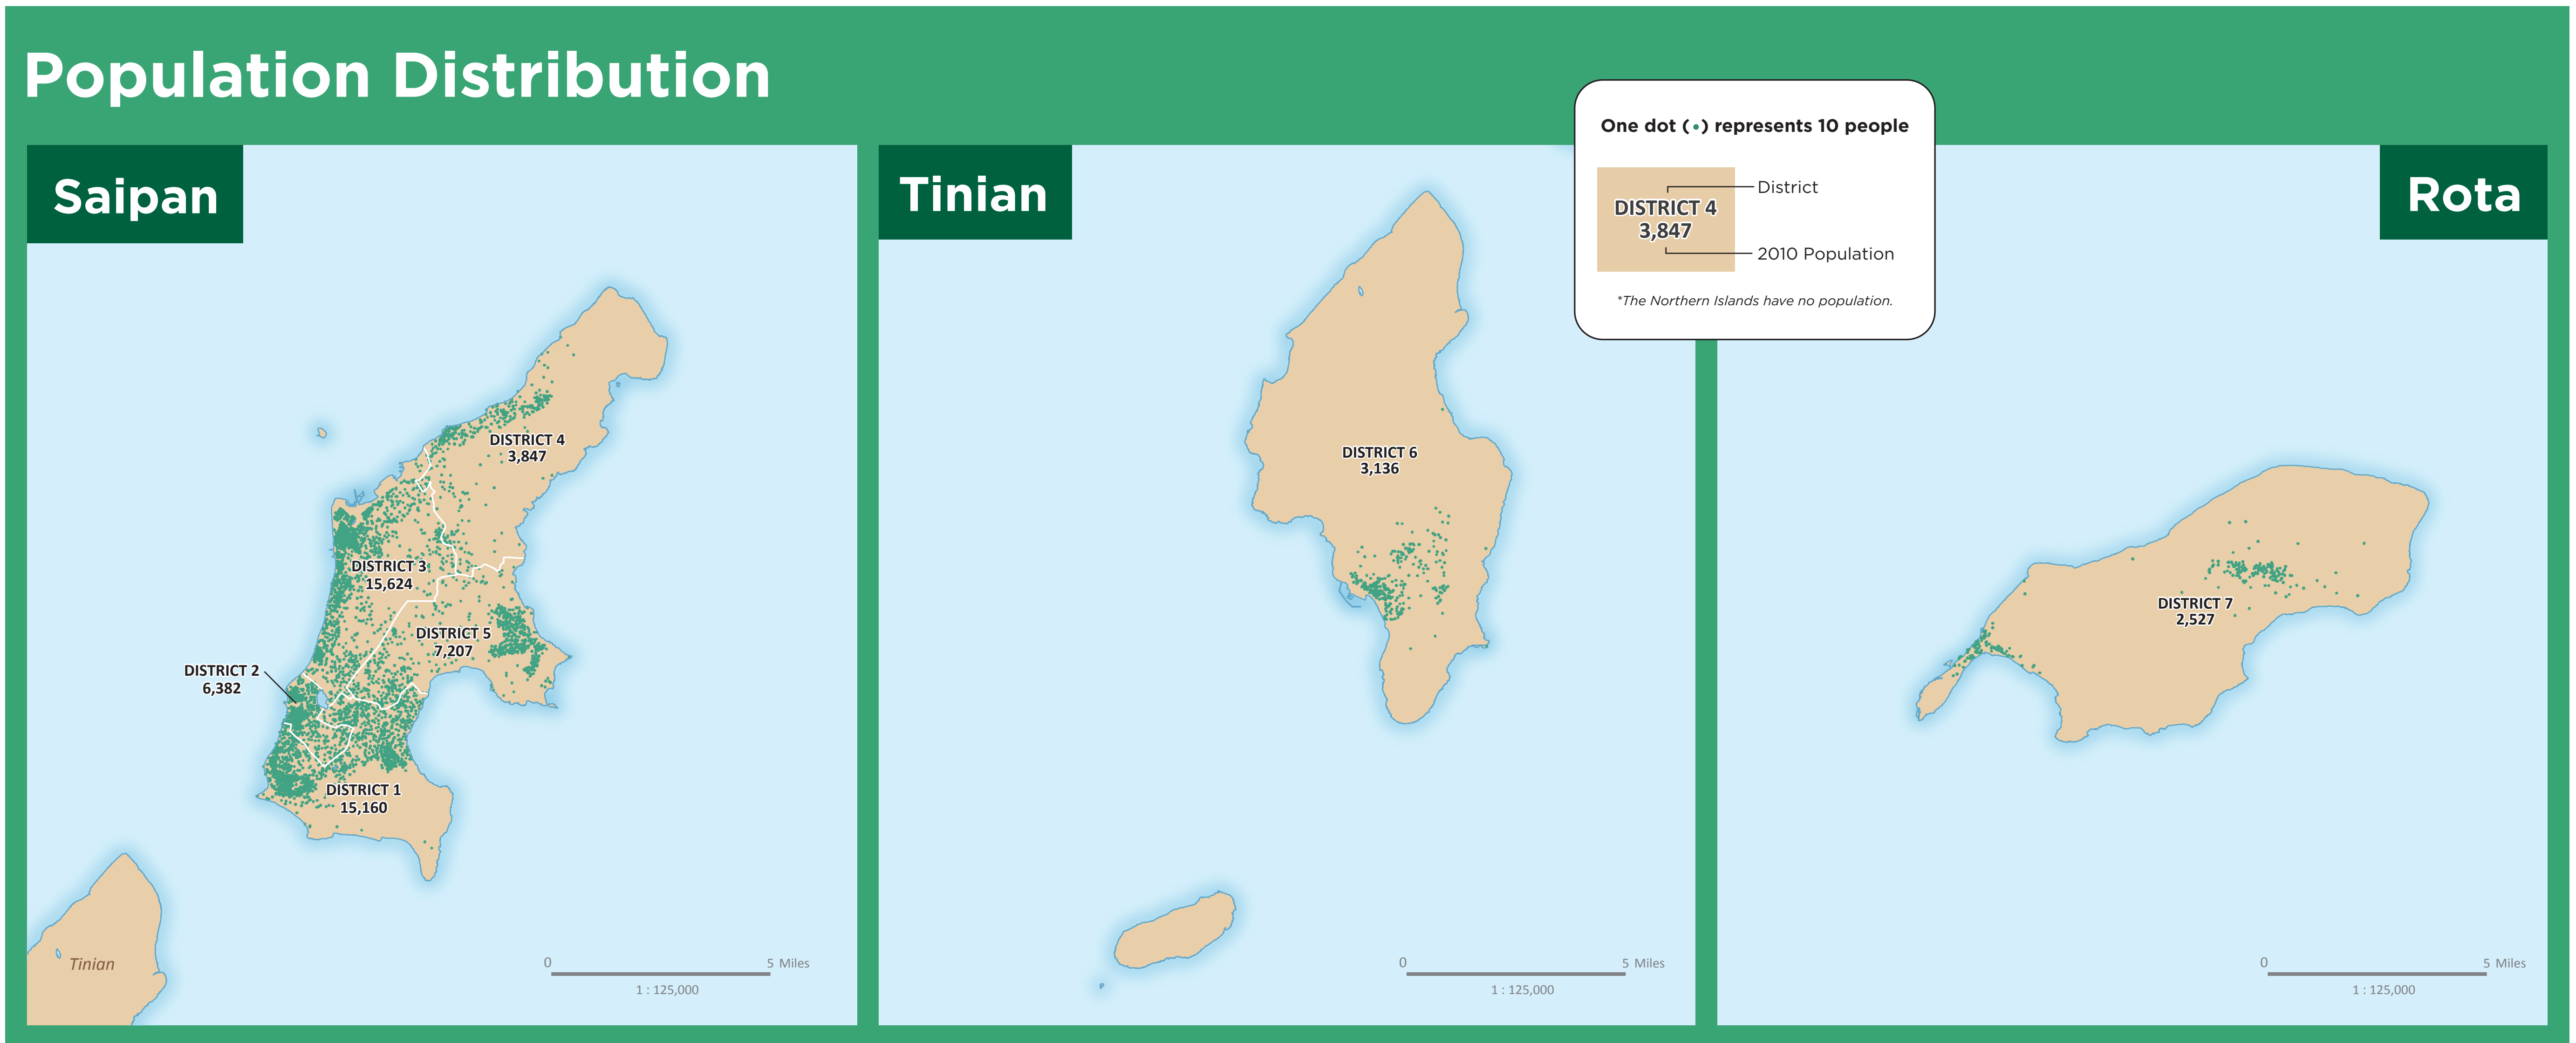

Commonwealth of the Northern Mariana Islands