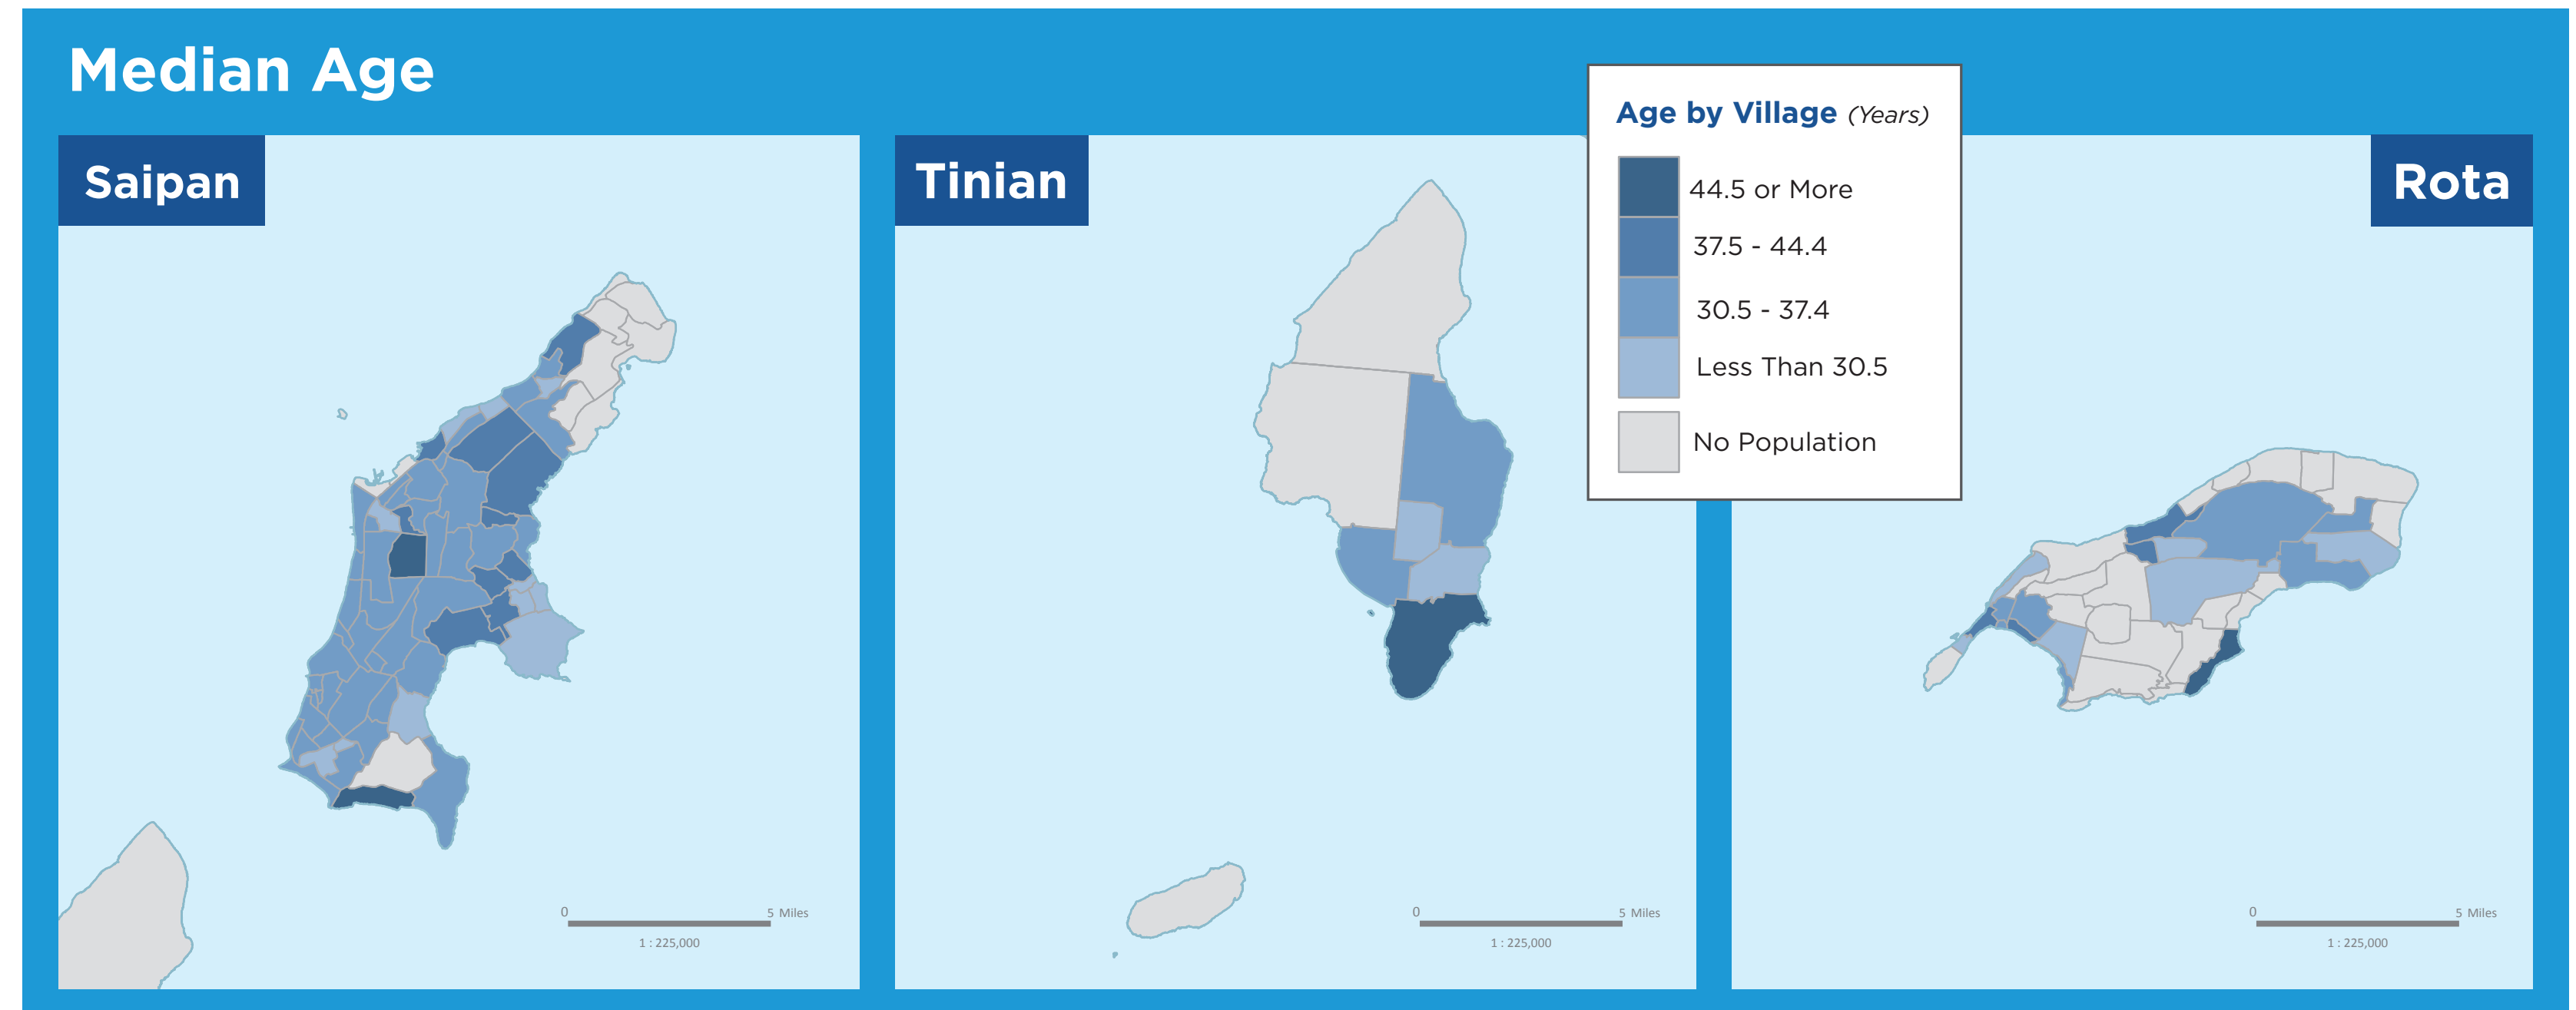

Total Population

Rota	2,527
Saipan	48,220
Tinian	3,136
Commonwealth of the Northern Mariana Islands	53,883

1. ### Businesses in 2016
2. Dentists Offices ▶ 5
   - Fast-Food Restaurants ▶ 23
   - Toy Stores ▶ 1
   - Candy and Nut Stores ▶ 1
   - Pet and Pet Supply Stores ▶ 2
3. Source: U.S. Census Bureau, 2016 County Business Patterns