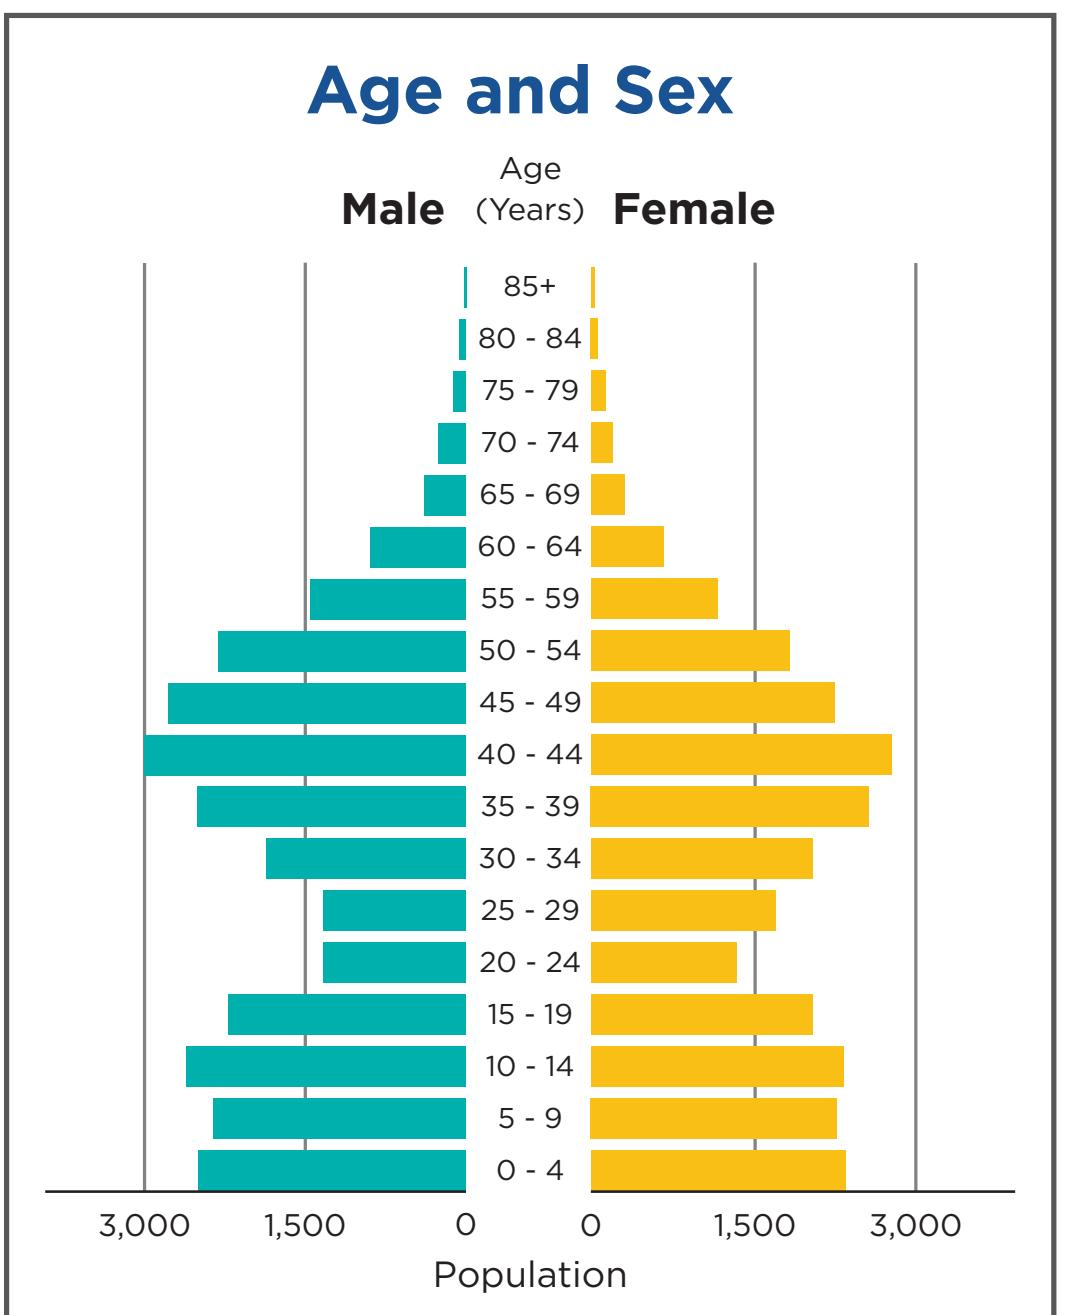

Total Population

Rota	2,527
Saipan	48,220
Tinian	3,136
Commonwealth of the Northern Mariana Islands	53,883

1. ### Businesses in 2016
2. Dentists Offices ▶ 5
   - Fast-Food Restaurants ▶ 23
   - Toy Stores ▶ 1
   - Candy and Nut Stores ▶ 1
   - Pet and Pet Supply Stores ▶ 2
3. Source: U.S. Census Bureau, 2016 County Business Patterns