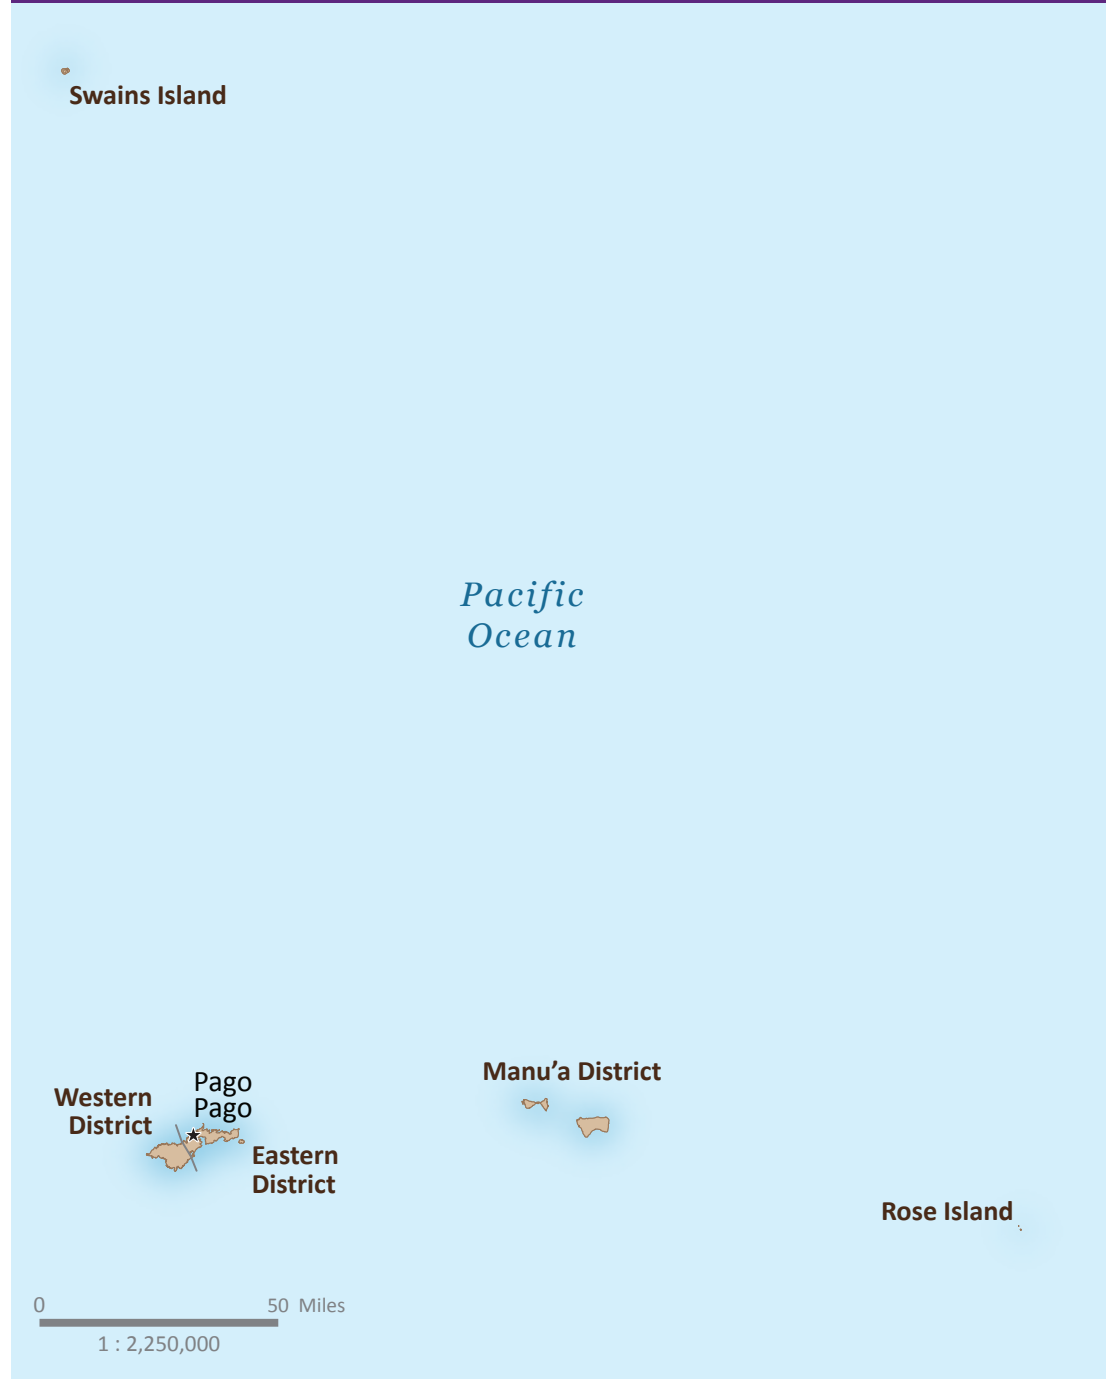

Understanding the Population of American Samoa

To learn more, visit:
census.gov/schools/americansamoa

American Samoa

Total Population

Eastern District.....	23,030
Manu'a District.....	1,143
Rose Island.....	0
Swains Island.....	17
Western District.....	31,329
American Samoa.....	55,519