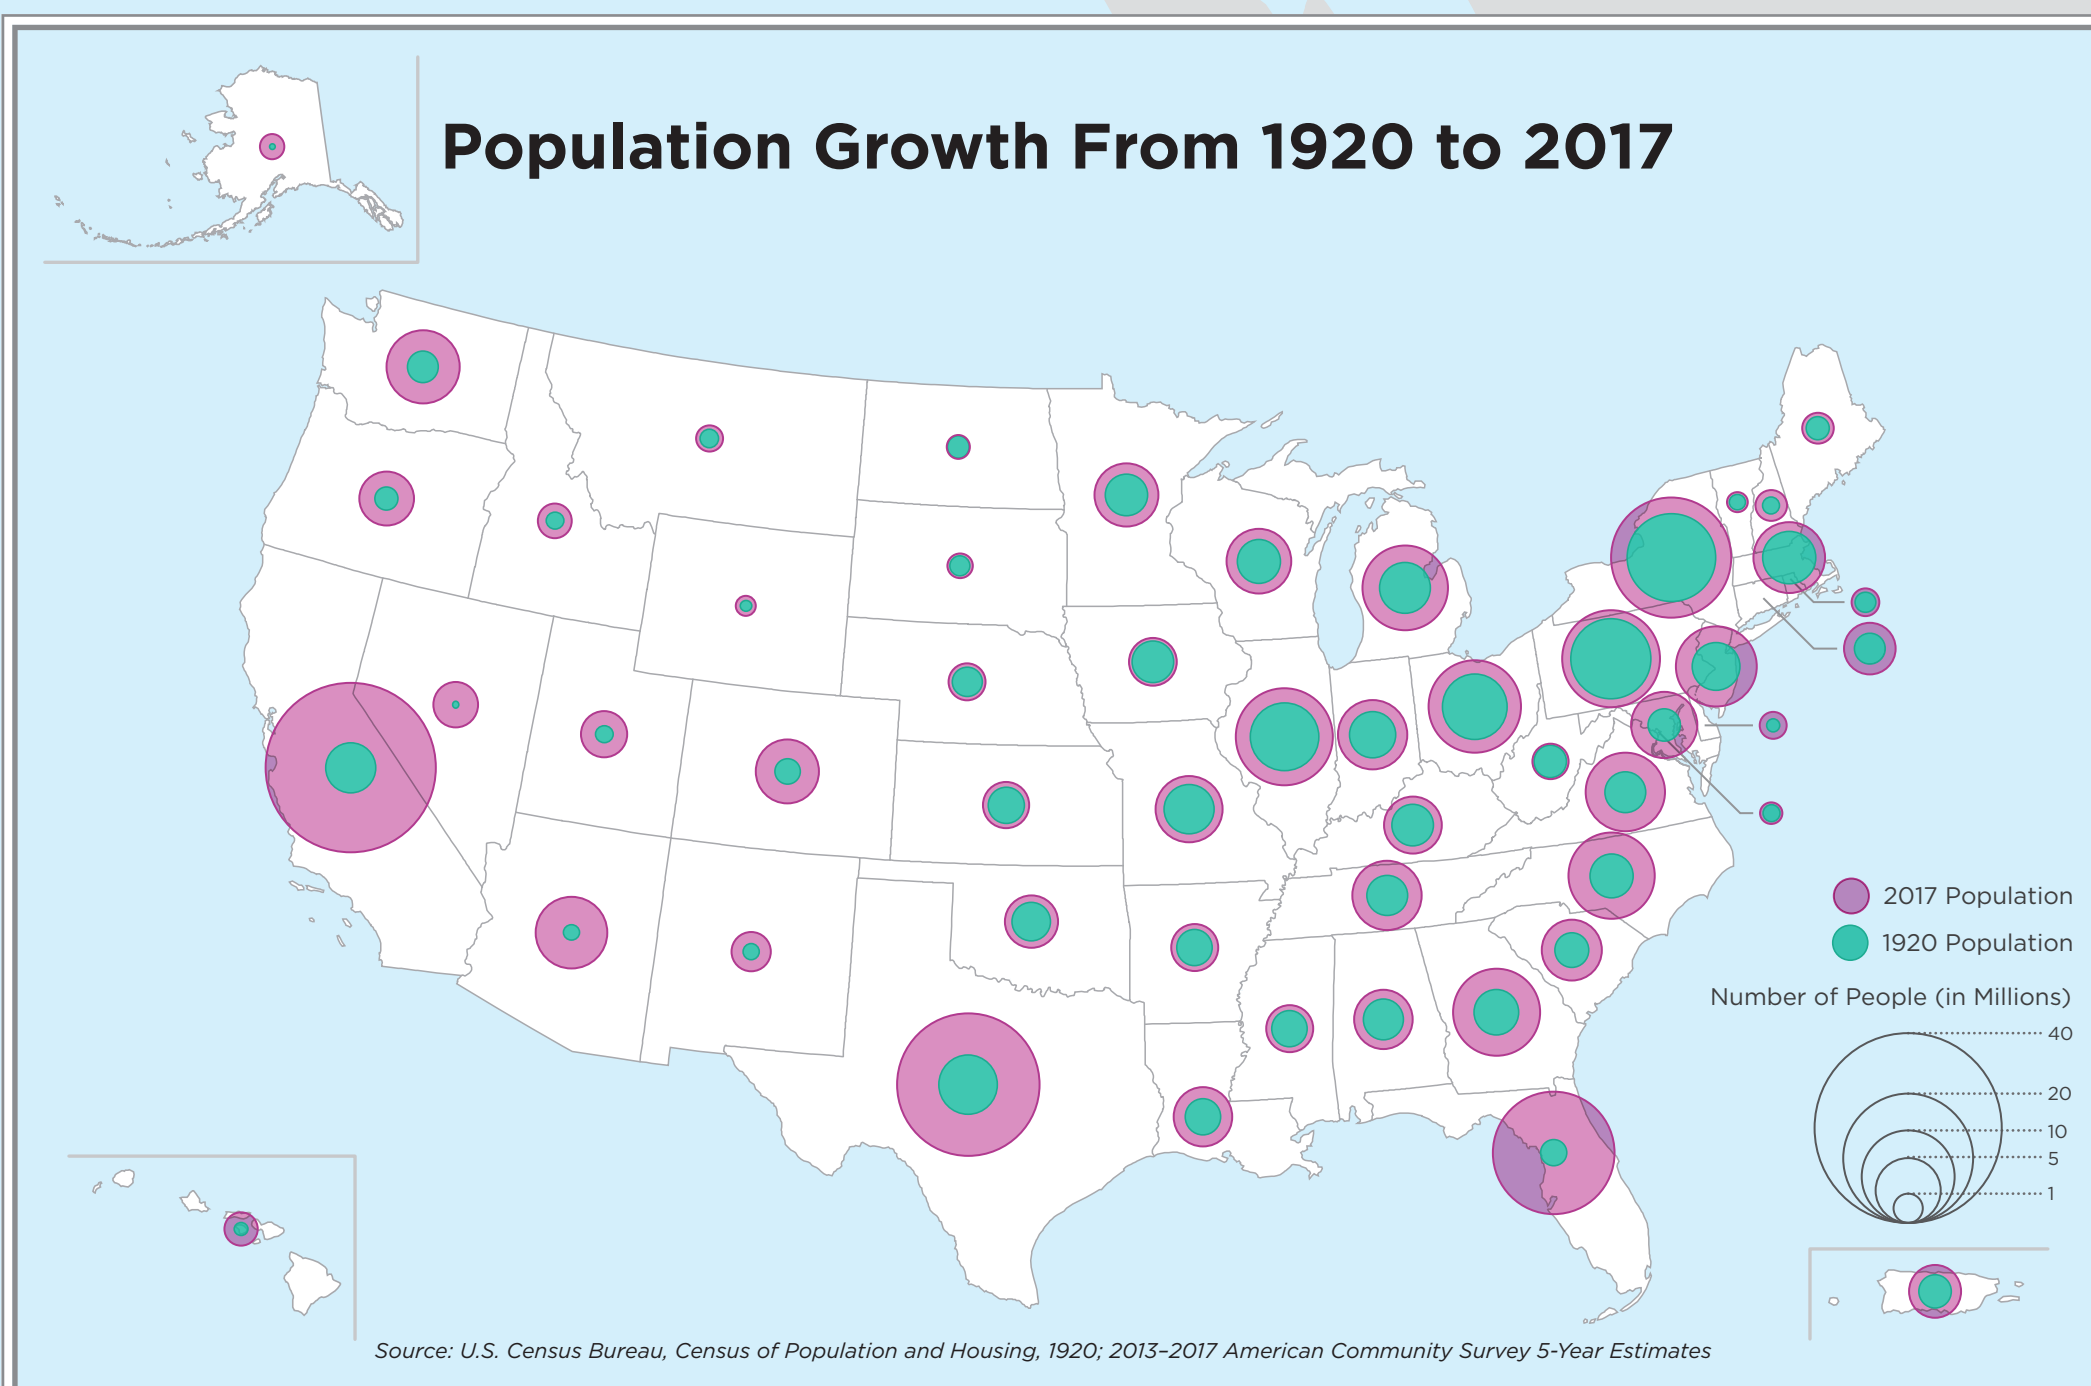

Understanding the U.S. Population

Fun Fact: According to the 2013-2017 American Community Survey 5-Year Estimates, the total population of the United States is **321,004,407**

Youngest and Oldest Populations
Median Age in Years

Maine	44.3
Vermont	42.8
New Hampshire	42.7
West Virginia	42.2
Florida	41.8
United States	37.8
North Dakota	35.1
Texas	34.3
District of Columbia	33.9
Alaska	33.9
Utah	30.5

Source: U.S. Census Bureau, 2013-2017 American Community Survey 5-Year Estimates