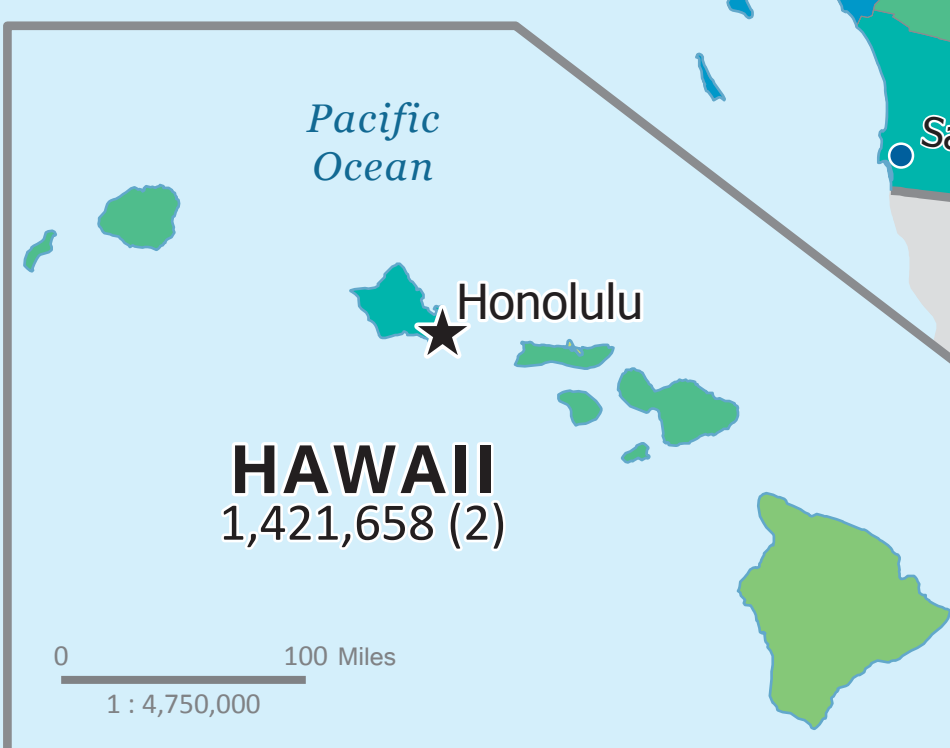

Understanding the U.S. Population

Fun Fact: According to the 2013-2017 American Community Survey 5-Year Estimates, the total population of the United States is **321,004,407**

Youngest and Oldest Populations
Median Age in Years

Maine	44.3
Vermont	42.8
New Hampshire	42.7
West Virginia	42.2
Florida	41.8
United States	37.8
North Dakota	35.1
Texas	34.3
District of Columbia	33.9
Alaska	33.9
Utah	30.5

Source: U.S. Census Bureau, 2013-2017 American Community Survey 5-Year Estimates

Average Family Size
Number of Persons

Utah	3.62
Hawaii	3.59
California	3.54
Texas	3.44
Alaska	3.39
United States	3.24
Montana	2.97
New Hampshire	2.94
North Dakota	2.93
Vermont	2.87
Maine	2.85

Source: U.S. Census Bureau, 2013-2017 American Community Survey 5-Year Estimates