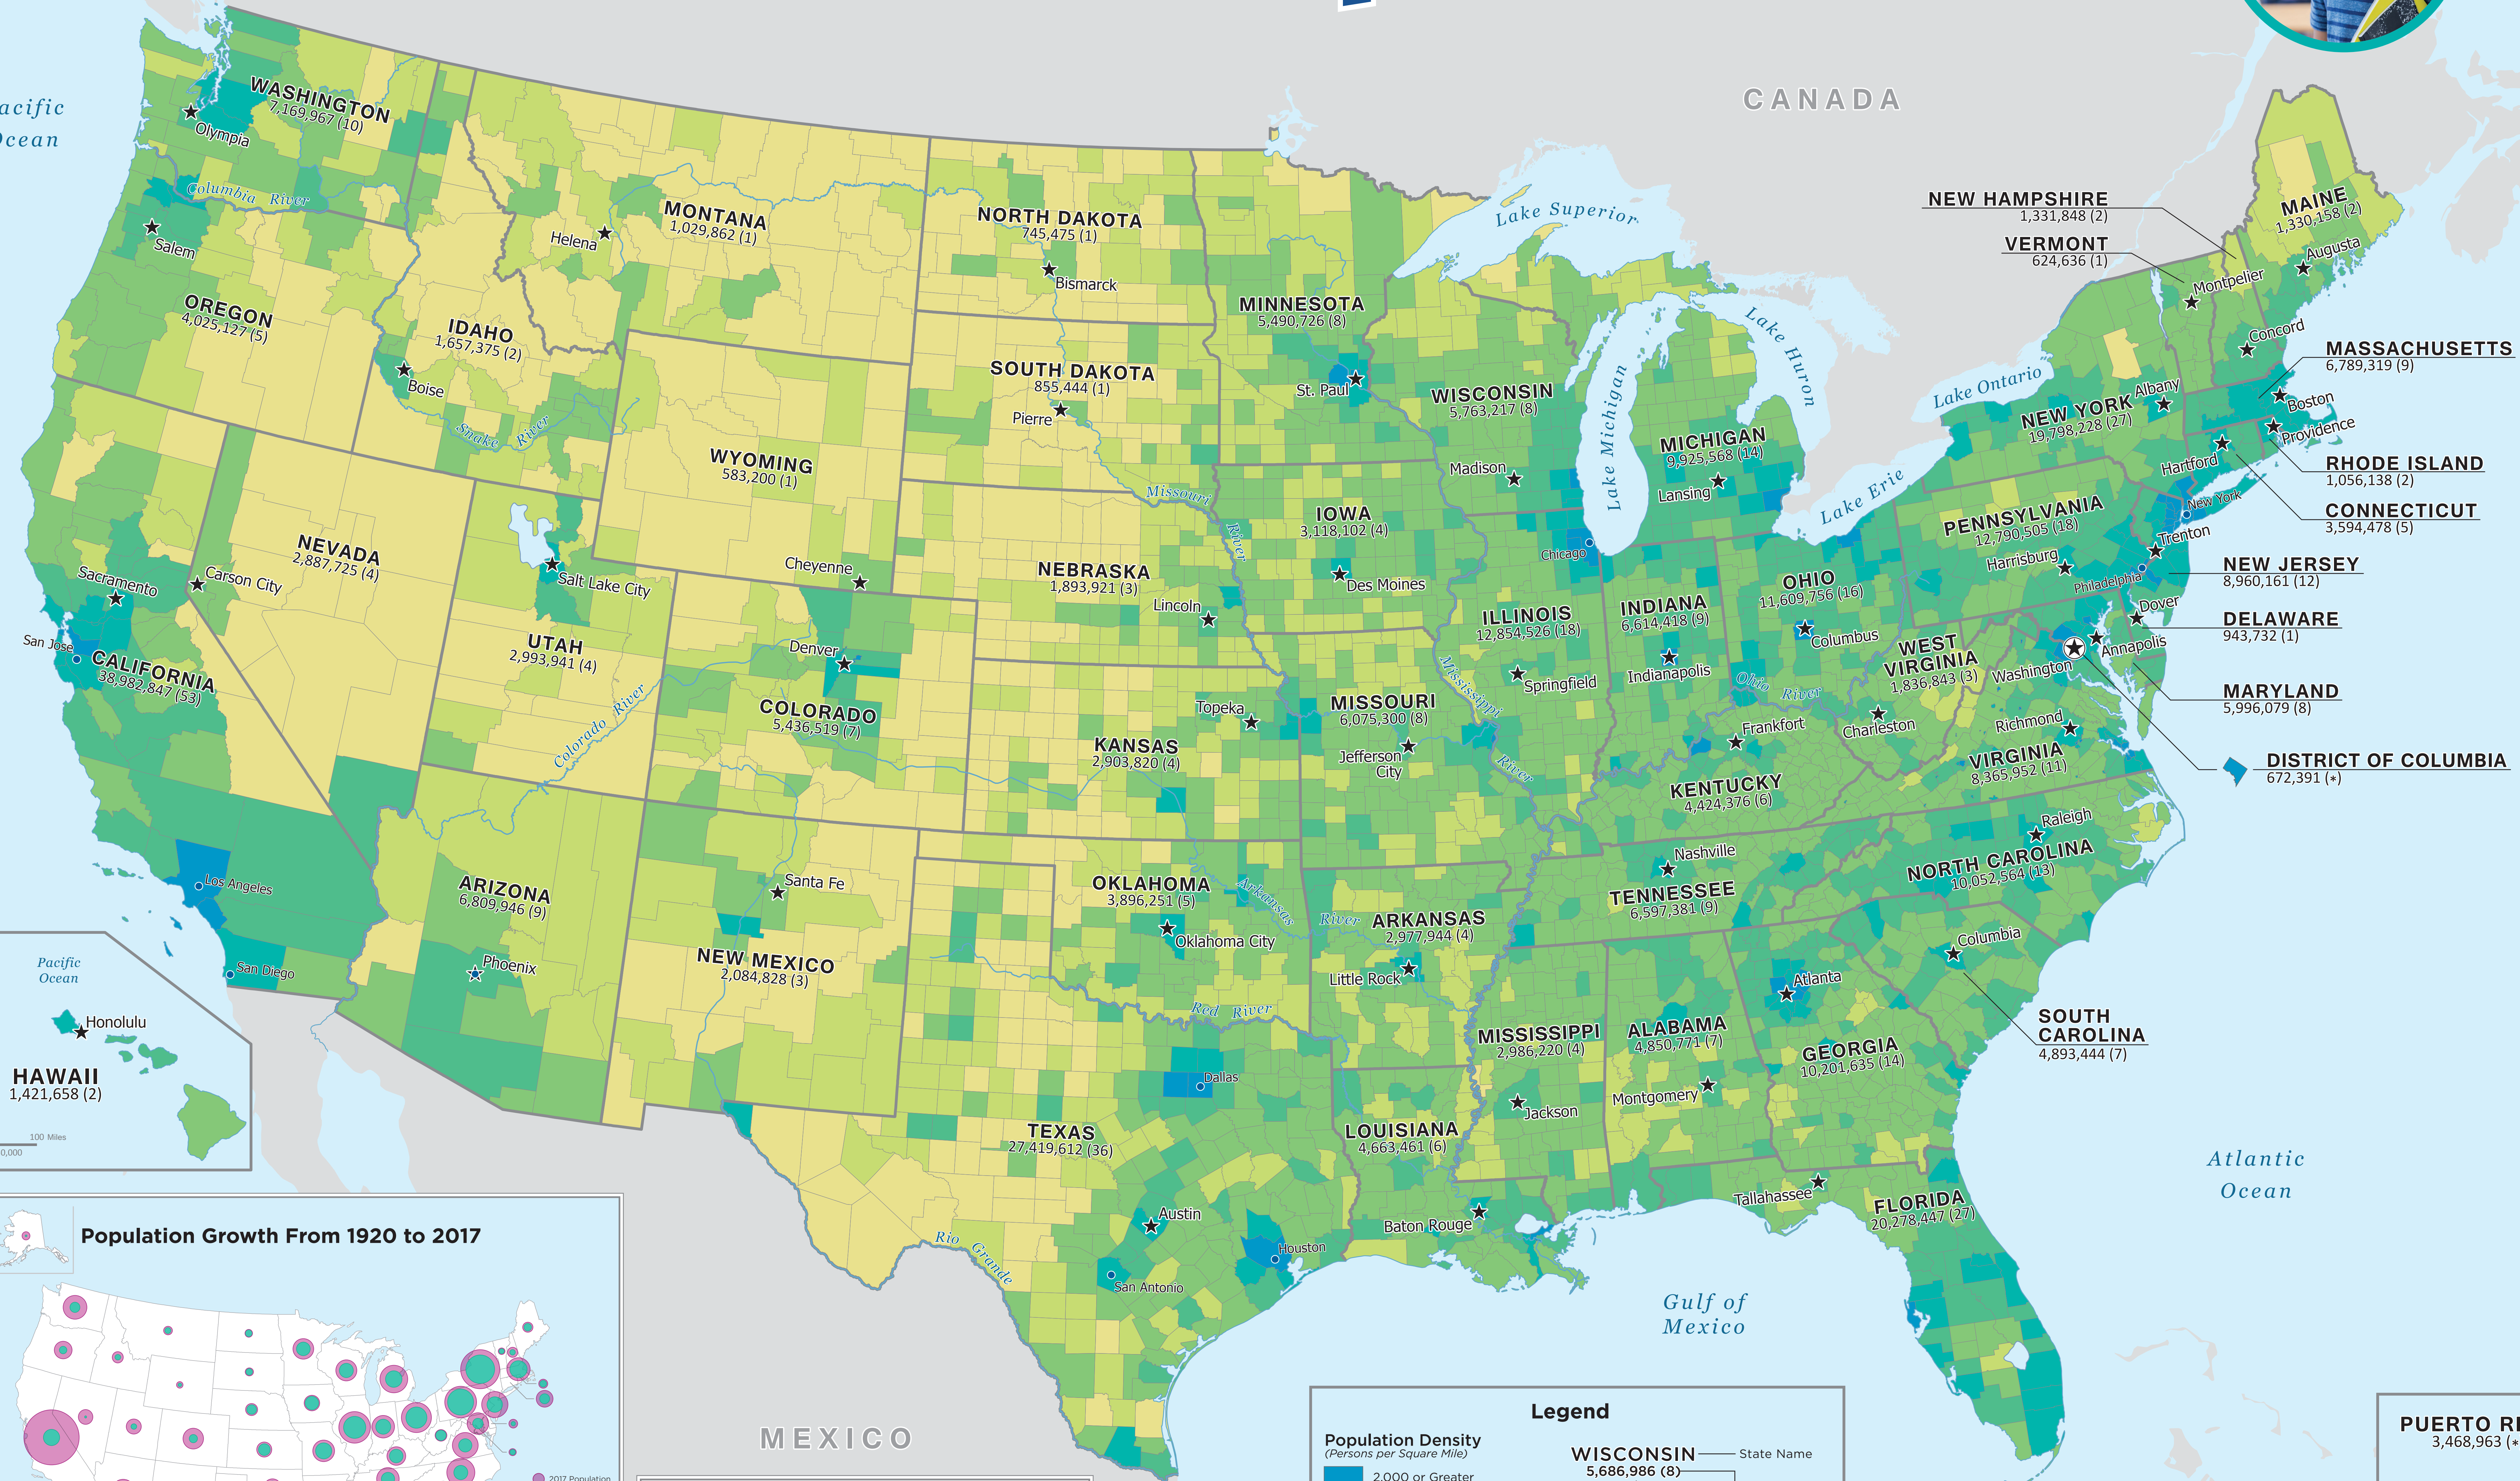

Understanding the U.S. Population

Fun Fact: According to the 2013-2017 American Community Survey 5-Year Estimates, the total population of the United States is **321,004,407**

Youngest and Oldest Populations
Median Age in Years

Maine	44.3
Vermont	42.8
New Hampshire	42.7
West Virginia	42.2
Florida	41.8
United States	37.8
North Dakota	35.1
Texas	34.3
District of Columbia	33.9
Alaska	33.9
Utah	30.5

Source: U.S. Census Bureau, 2013-2017 American Community Survey 5-Year Estimates

Average Family Size
Number of Persons

Utah	3.62
Hawaii	3.59
California	3.54
Texas	3.44
Alaska	3.39
United States	3.24
Montana	2.97
New Hampshire	2.94
North Dakota	2.93
Vermont	2.87
Maine	2.85

Source: U.S. Census Bureau, 2013-2017 American Community Survey 5-Year Estimates