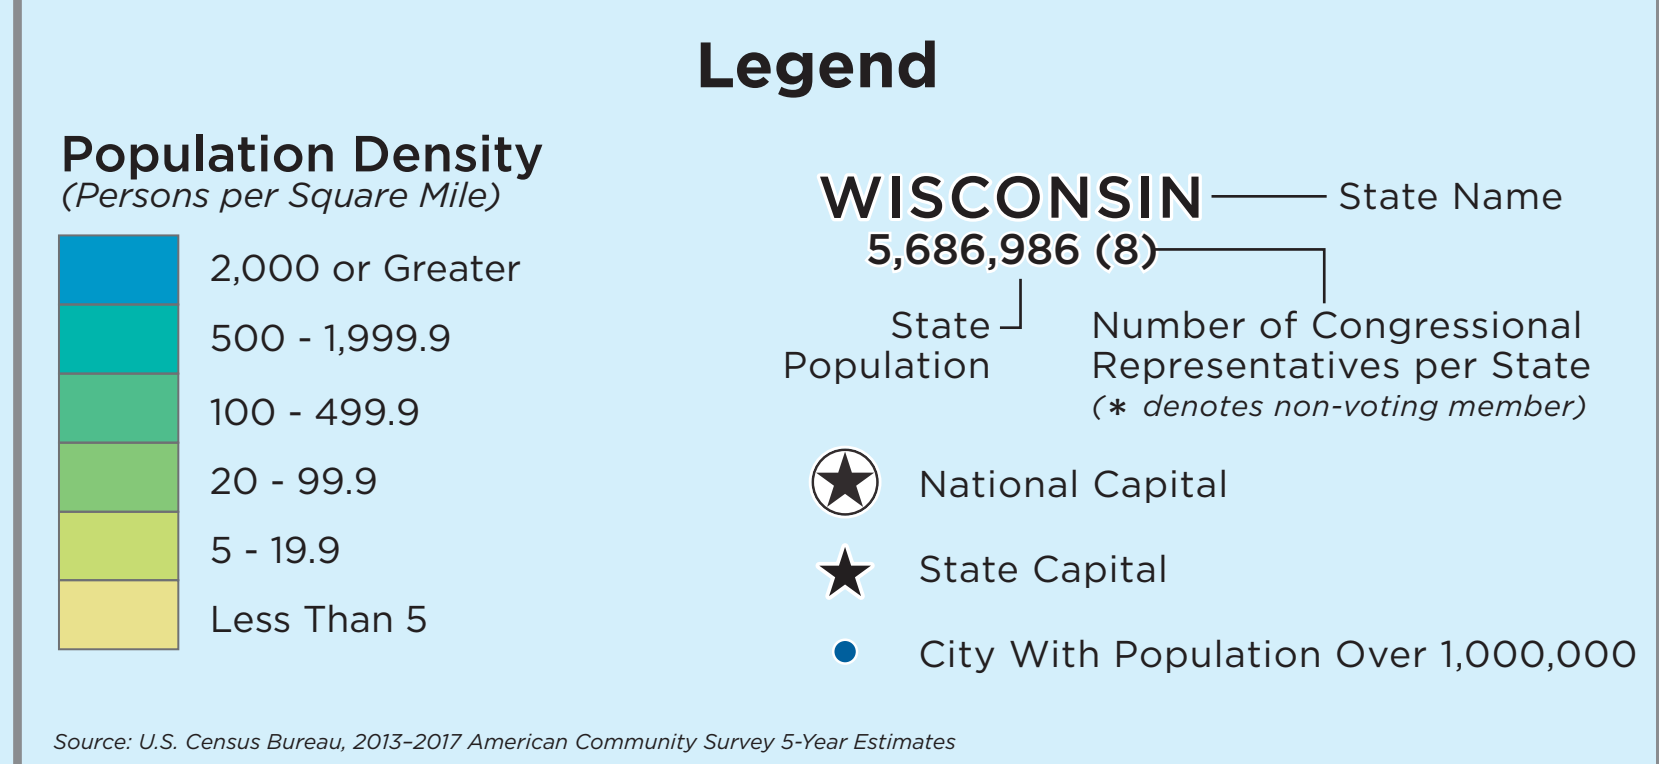

Understanding the U.S. Population

Fun Fact: According to the 2013-2017 American Community Survey 5-Year Estimates, the total population of the United States is **321,004,407**

Youngest and Oldest Populations
Median Age in Years

Maine	44.3
Vermont	42.8
New Hampshire	42.7
West Virginia	42.2
Florida	41.8
United States	37.8
North Dakota	35.1
Texas	34.3
District of Columbia	33.9
Alaska	33.9
Utah	30.5

Source: U.S. Census Bureau, 2013-2017 American Community Survey 5-Year Estimates

Average Family Size
Number of Persons

Utah	3.62
Hawaii	3.59
California	3.54
Texas	3.44
Alaska	3.39
United States	3.24
Montana	2.97
New Hampshire	2.94
North Dakota	2.93
Vermont	2.87
Maine	2.85

Source: U.S. Census Bureau, 2013-2017 American Community Survey 5-Year Estimates