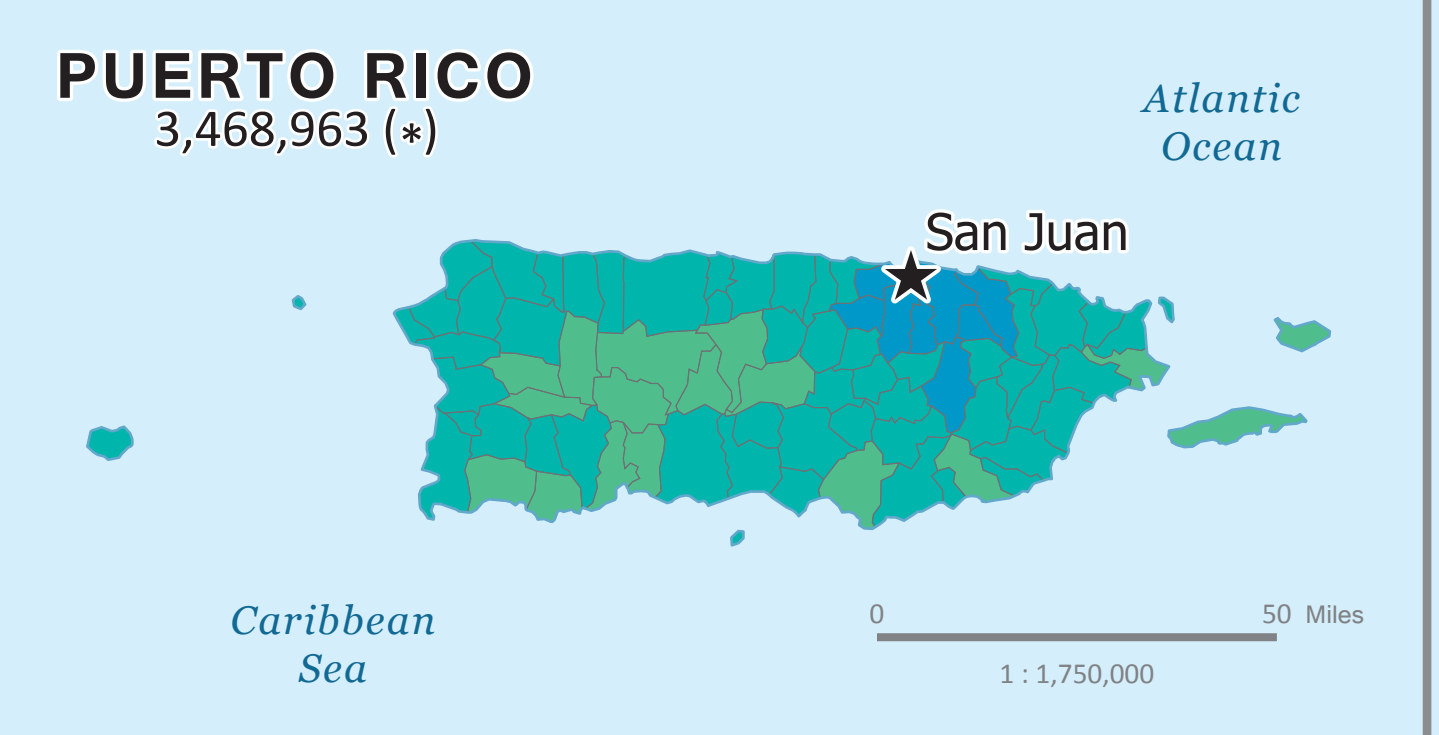

Want to learn more about your state? Visit census.gov/schools.

Shape your future START HERE > **United States Census 2020**