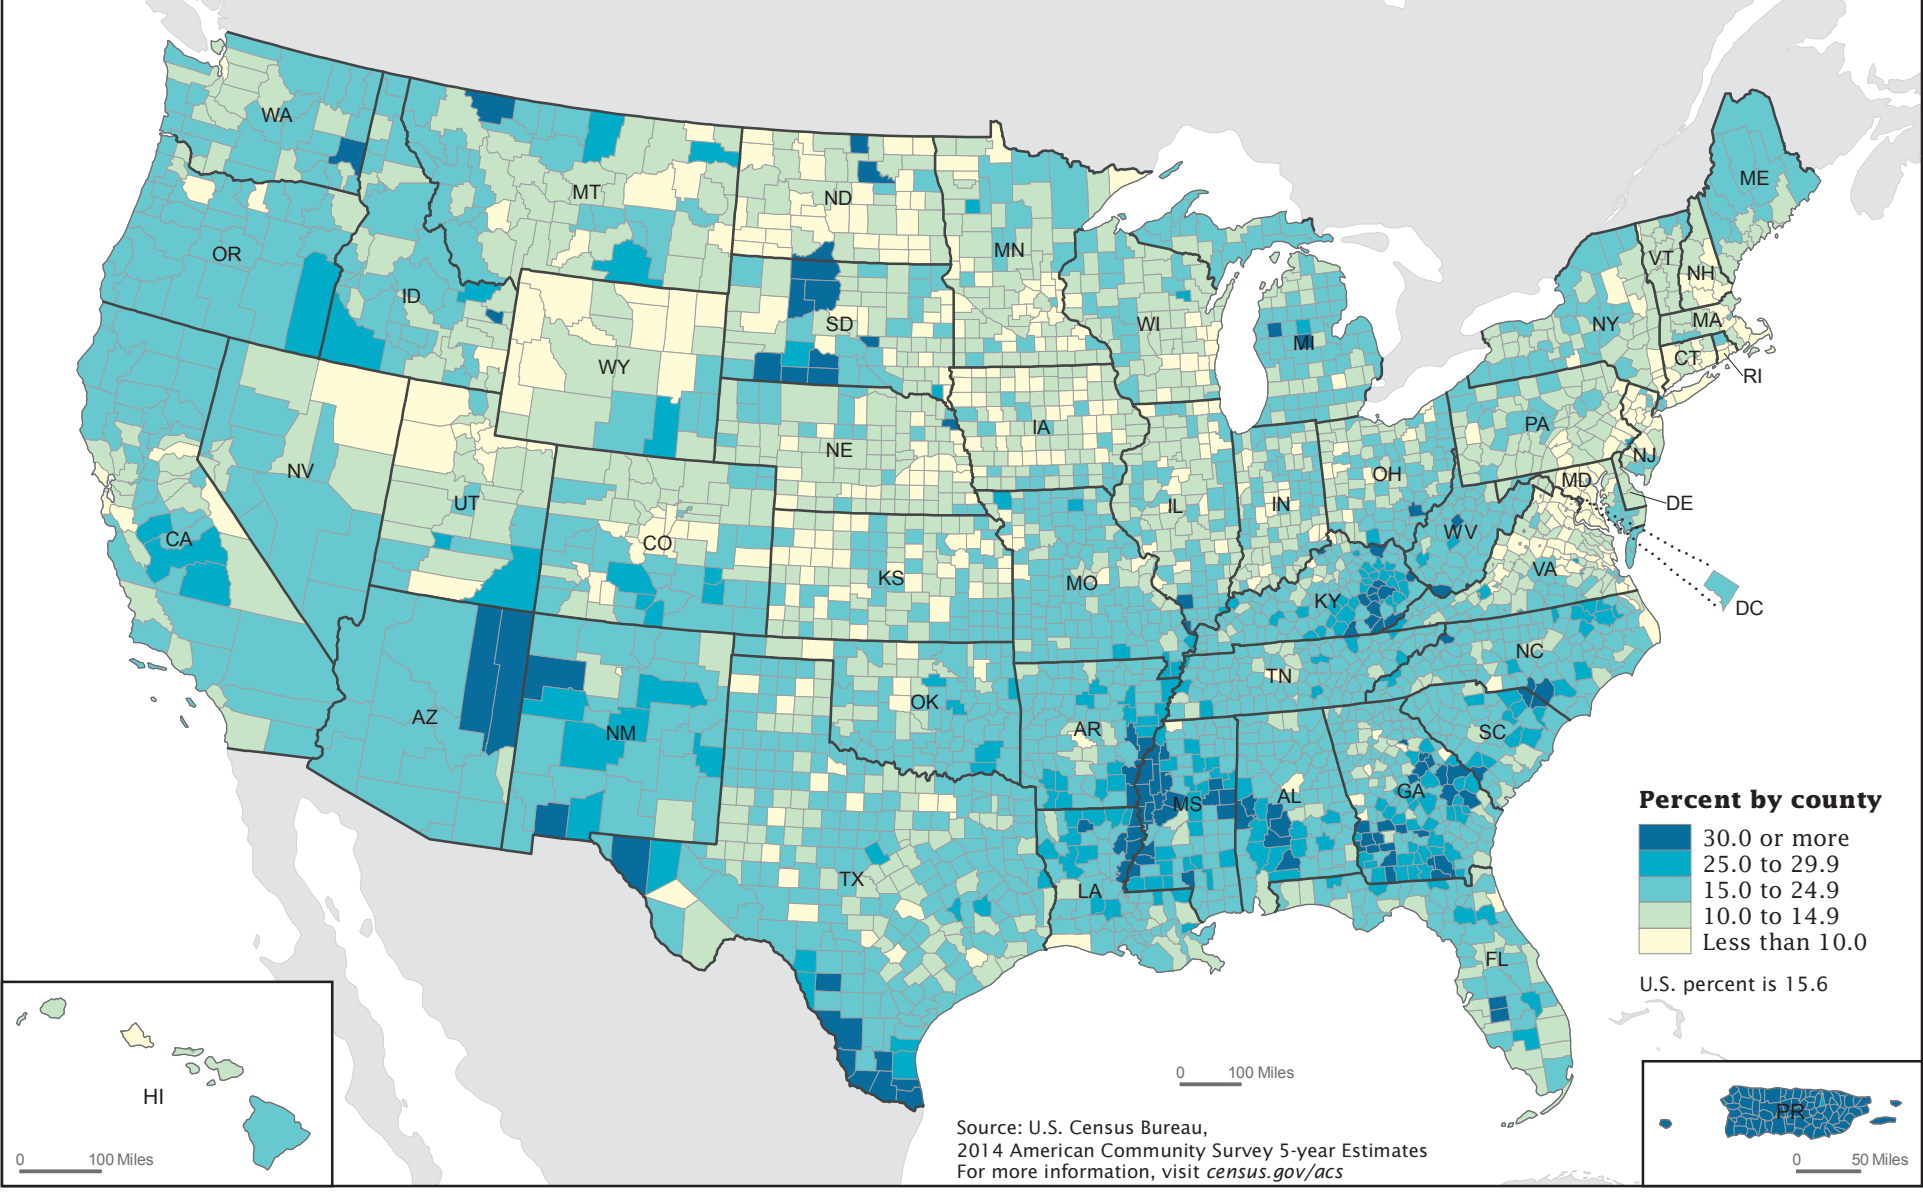

# Percentage of Population in Poverty: 2010-2014

U.S. percent is 15.6

Source: U.S. Census Bureau,  
2014 American Community Survey 5-year Estimates  
For more information, visit [census.gov/acs](http://census.gov/acs)