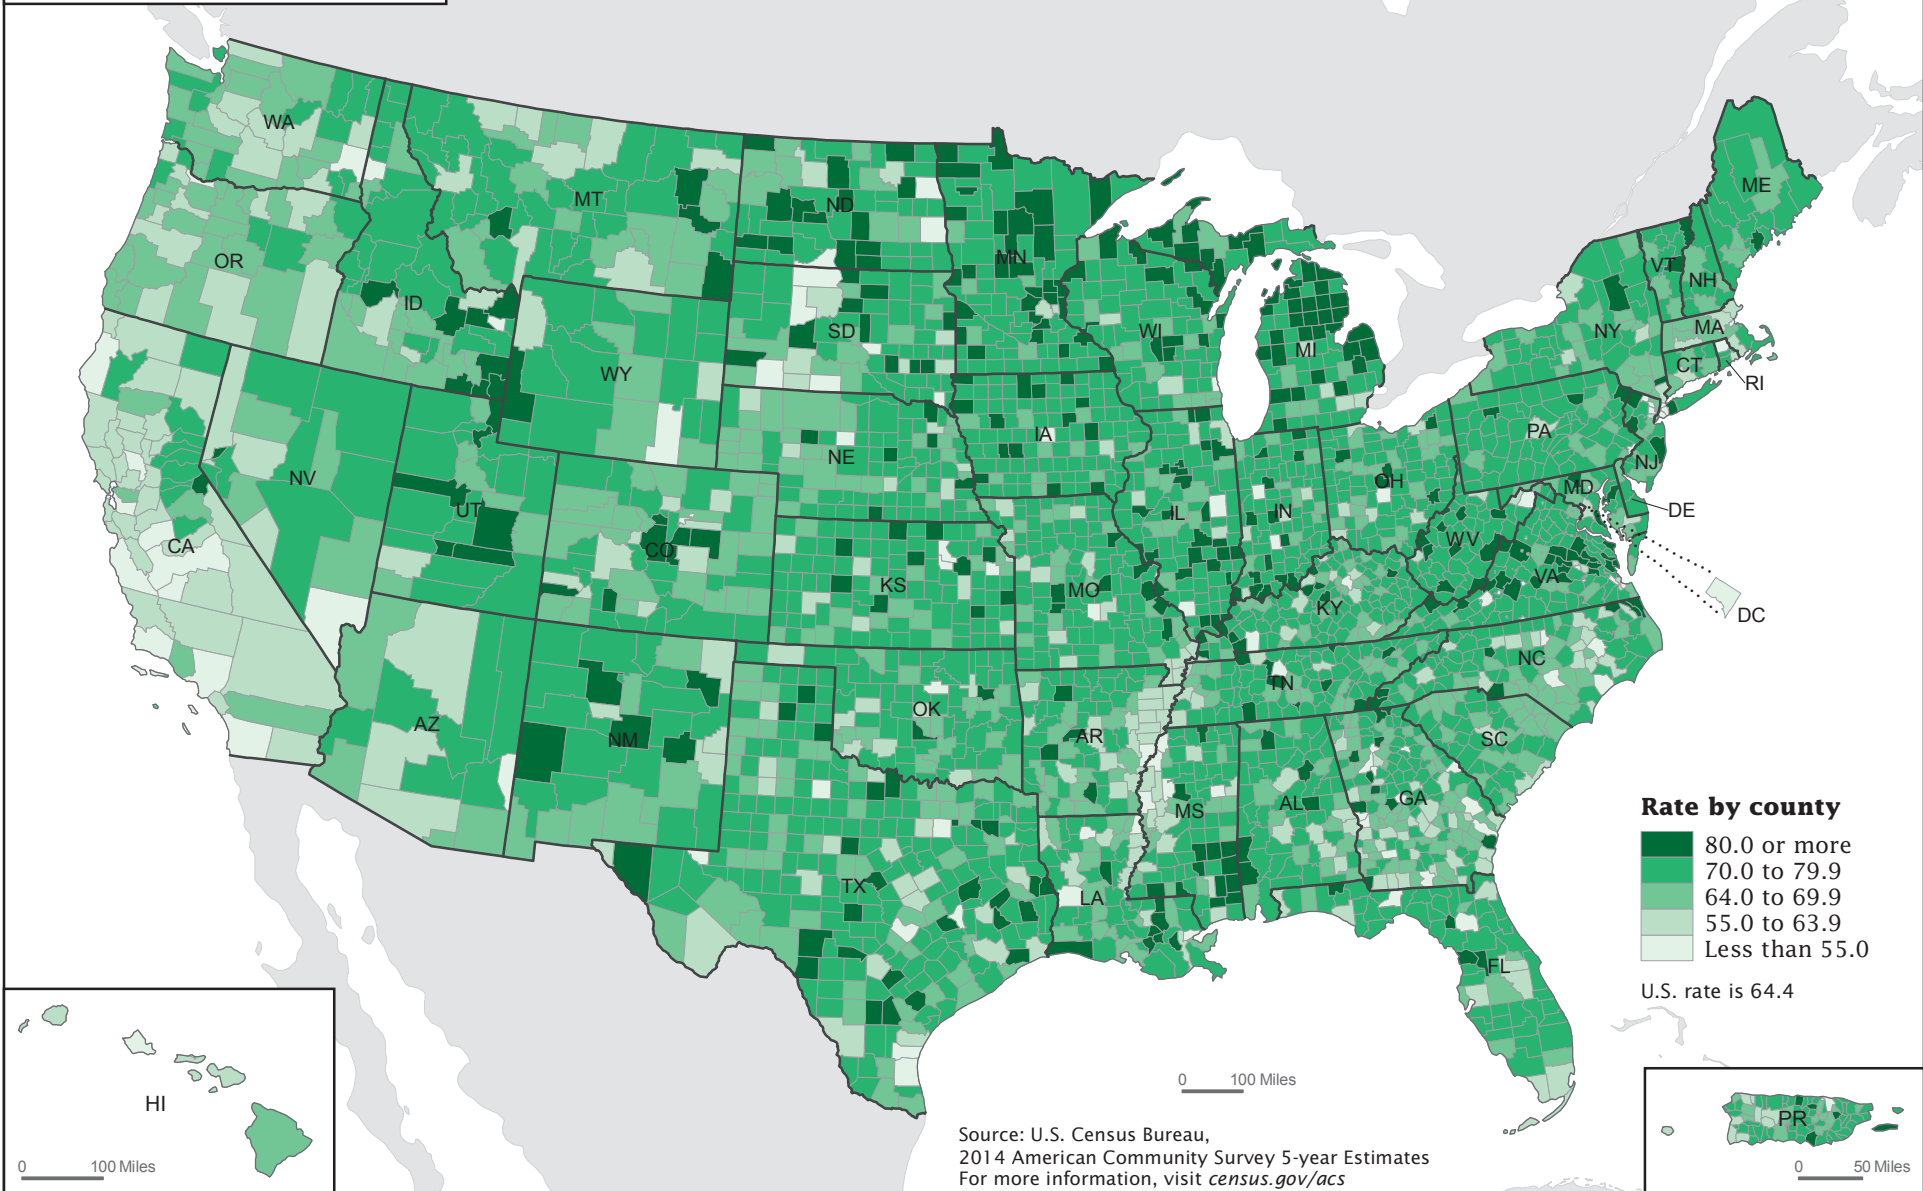

# Home Ownership Rate: 2010-2014

### Rate by county

U.S. rate is 64.4

Source: U.S. Census Bureau,  
2014 American Community Survey 5-year Estimates  
For more information, visit [census.gov/acs](http://census.gov/acs)