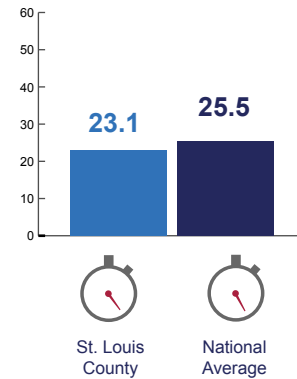

St. Louis County, Missouri vs National Average

■ St. Louis County ■ National Average

How We Get to Work (percentage of workers)

How long it takes (minutes)

Source: U.S. Census Bureau, 1-year American Community Survey, 2011.