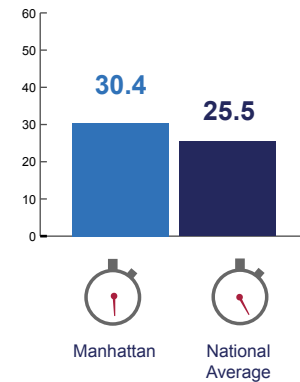

Manhattan vs National Average

■ Manhattan ■ National Average

How We Get to Work (percentage of workers)

How long it takes (minutes)

Source: U.S. Census Bureau, 1-year American Community Survey, 2011.