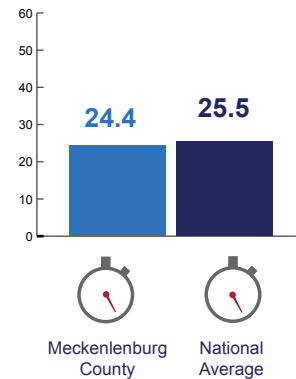

Mecklenburg County, North Carolina vs National Average

■ Mecklenburg County ■ National Average

How We Get to Work (percentage of workers)

How long it takes (minutes)

* Not significantly different from national average.