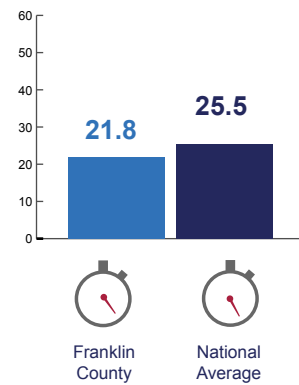

Franklin County, Ohio vs National Average

Franklin County National Average

How long it takes (minutes)

* Not significantly different from national average.

Source: U.S. Census Bureau, 1-year American Community Survey, 2011.