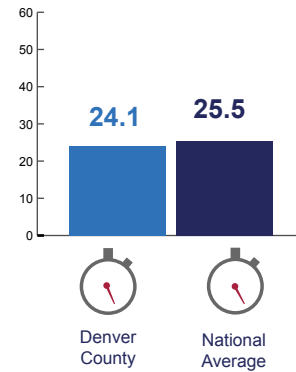

Denver County, Colorado vs National Average

■ Denver County ■ National Average

How We Get to Work (percentage of workers)

How long it takes (minutes)

* Not significantly different from national average.

Source: U.S. Census Bureau, 1-year American Community Survey, 2011.