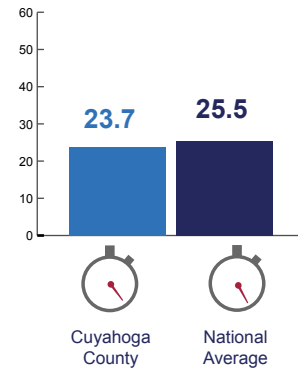

Cuyahoga County, Ohio vs National Average

■ Cuyahoga County ■ National Average

How We Get to Work (percentage of workers)

How long it takes (minutes)

* Not significantly different from national average.

Source: U.S. Census Bureau, 1-year American Community Survey, 2011.