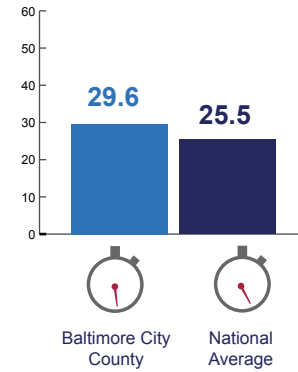

Baltimore City, Maryland vs National Average

■ Baltimore City ■ National Average

How We Get to Work (percentage of workers)

How long it takes (minutes)

* Not significantly different from national average.