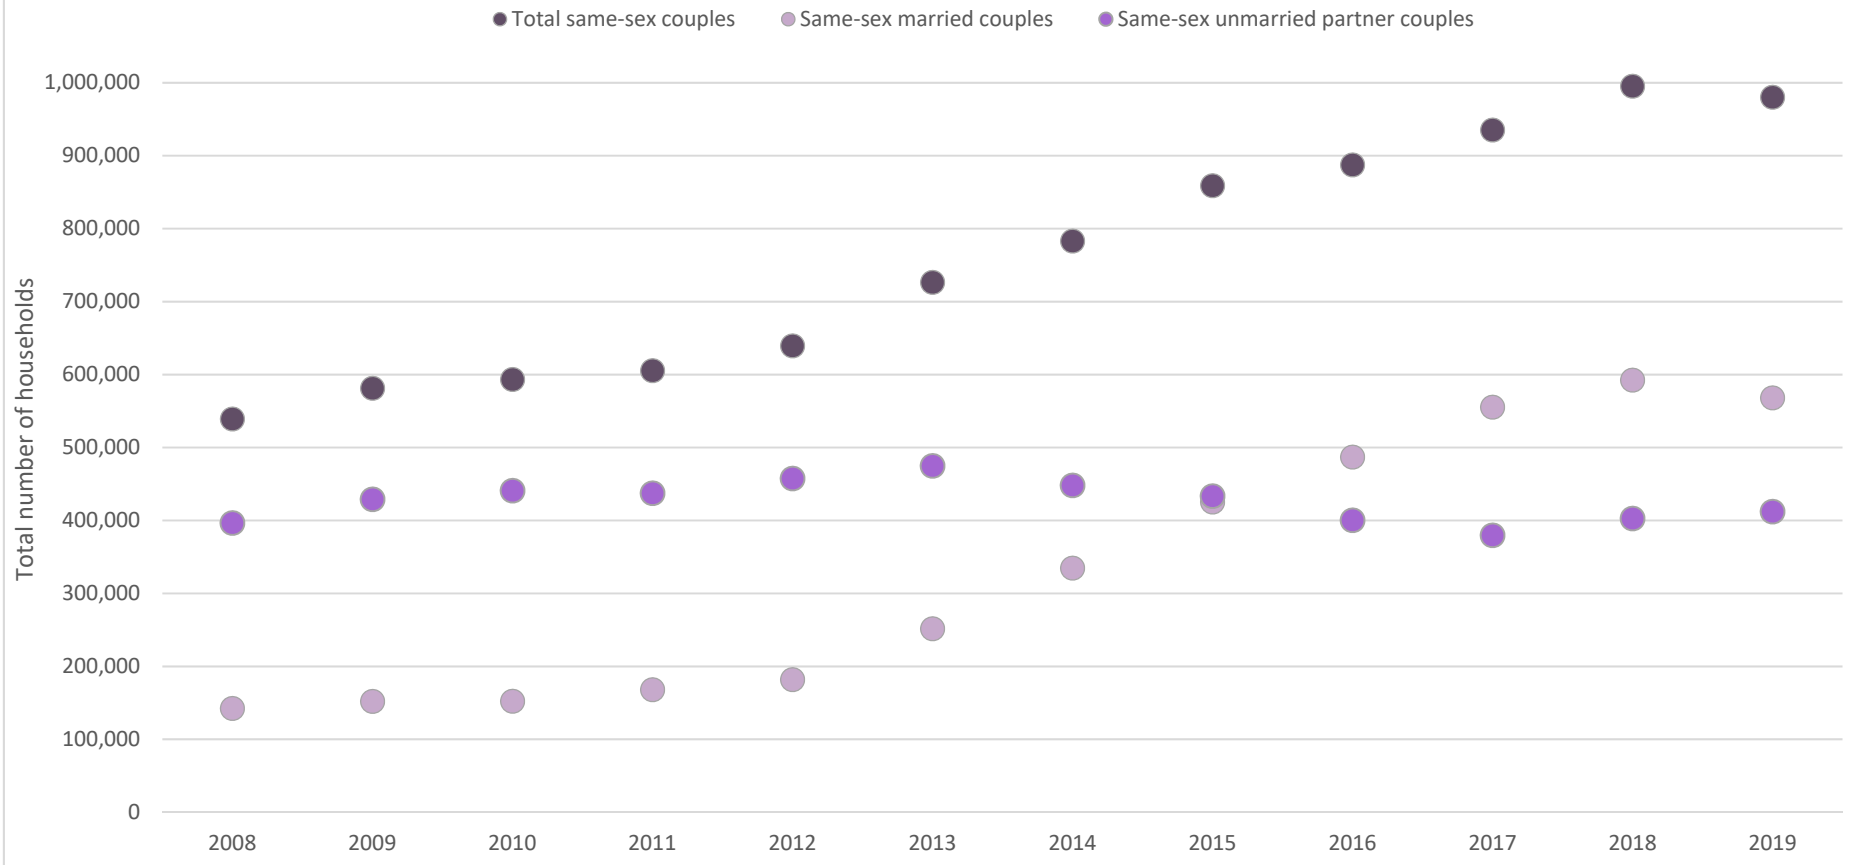

Figure 3a. Total Number of Same-sex Households: 2008 to Present

¹ Due to late changes to the 2008 data set, the 2008 estimates in this figure will not match the estimates of the previously released Characteristics of Same-sex Couples: 2008. For information on confidentiality protection, sampling error, nonsampling error, and definitions in the American Community Survey, see <https://www2.census.gov/programs-surveys/acs/tech_docs/accuracy/ACS_Accuracy_of_Data_2019.pdf>