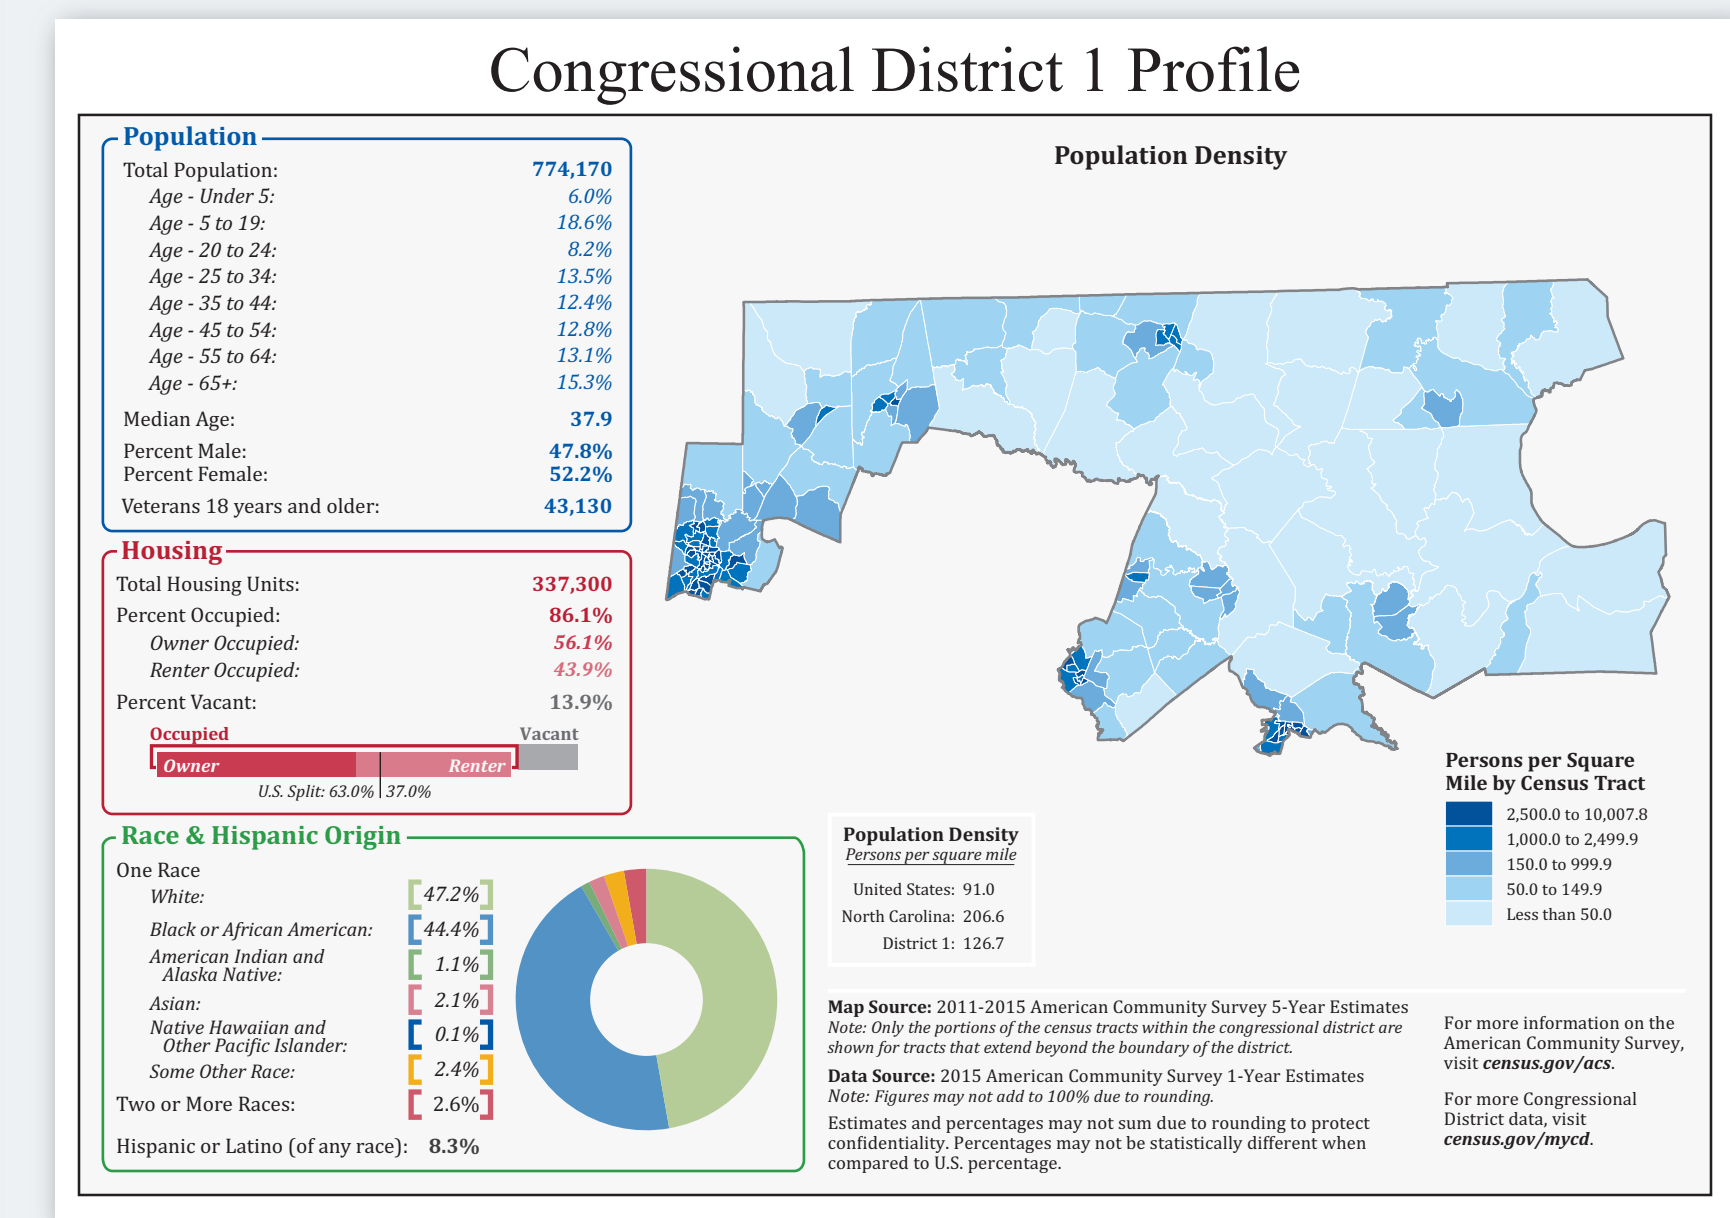

115<sup>th</sup> Congress of the United States  
**North Carolina - Congressional District 1**  
**Representative G. K. Butterfield**

For general information, contact the Congressional Affairs Office at (301) 763-6100.  
 For more information regarding congressional district plans as a result of the 2010 Census, redistricting, and voting rights data, contact the Census Redistricting and Voting Rights Data Office at (301) 763-4039 or www.census.gov/red.  
 For information regarding other U.S. Census Bureau products, visit www.census.gov.

**United States™  
 Census  
 Bureau**