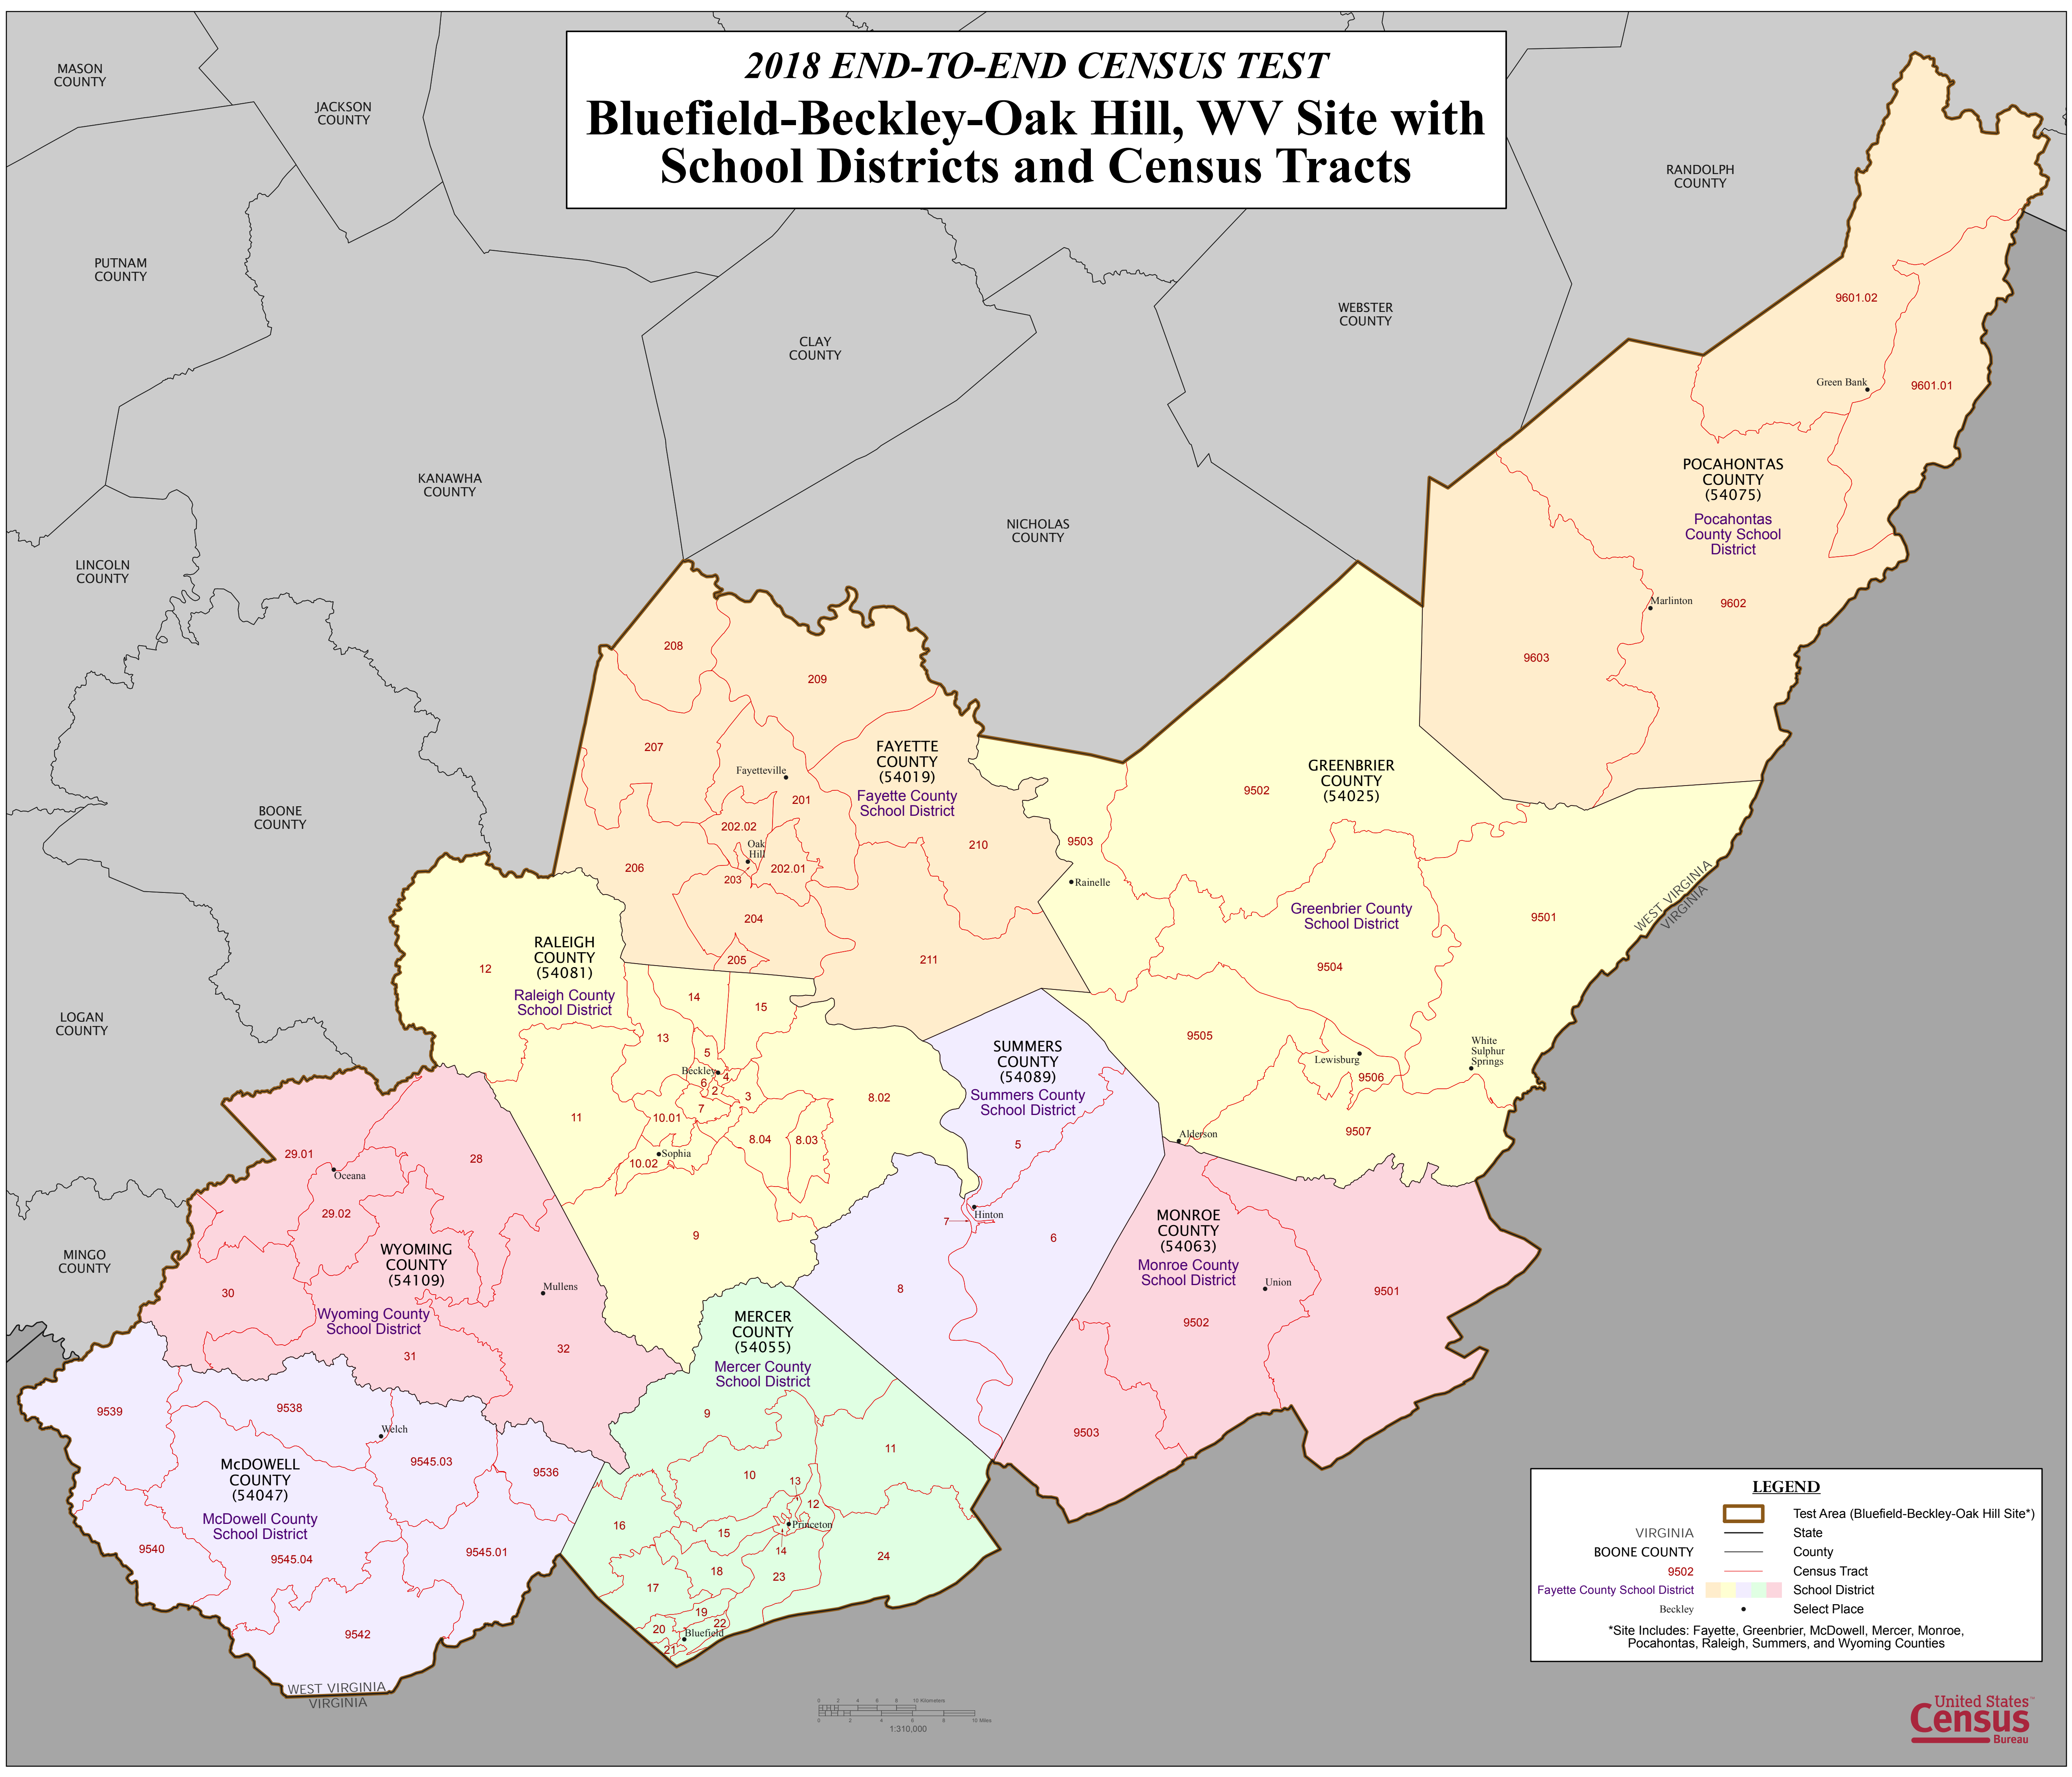

2018 END-TO-END CENSUS TEST

Bluefield-Beckley-Oak Hill, WV Site with School Districts and Census Tracts

LEGEND

	Test Area (Bluefield-Beckley-Oak Hill Site*)
	State
	County
	Census Tract
	School District
	Select Place

*Site Includes: Fayette, Greenbrier, McDowell, Mercer, Monroe, Pocahontas, Raleigh, Summers, and Wyoming Counties

2018 END-TO-END CENSUS TEST

Pierce County, WA with School Districts and Census Tracts

LEGEND	
	Test Area (Pierce County)
	Federal American Indian Reservation or Off-Reservation Trust Land*
	County
	Census Tract
	School District*
	Military Reservation*
	Select Place
*wholly or partially in Pierce County	

2018 END-TO-END CENSUS TEST Providence County, RI with School Districts and Census Tracts

LEGEND

	Test Area (Providence County)
	State
	County
	Census Tract
	School District (Unified/Elementary)
	School District (Secondary)
	Place

MASSACHUSETTS
KENT COUNTY
137.01
Providence School District
Foster-Glocester Regional School District
Providence