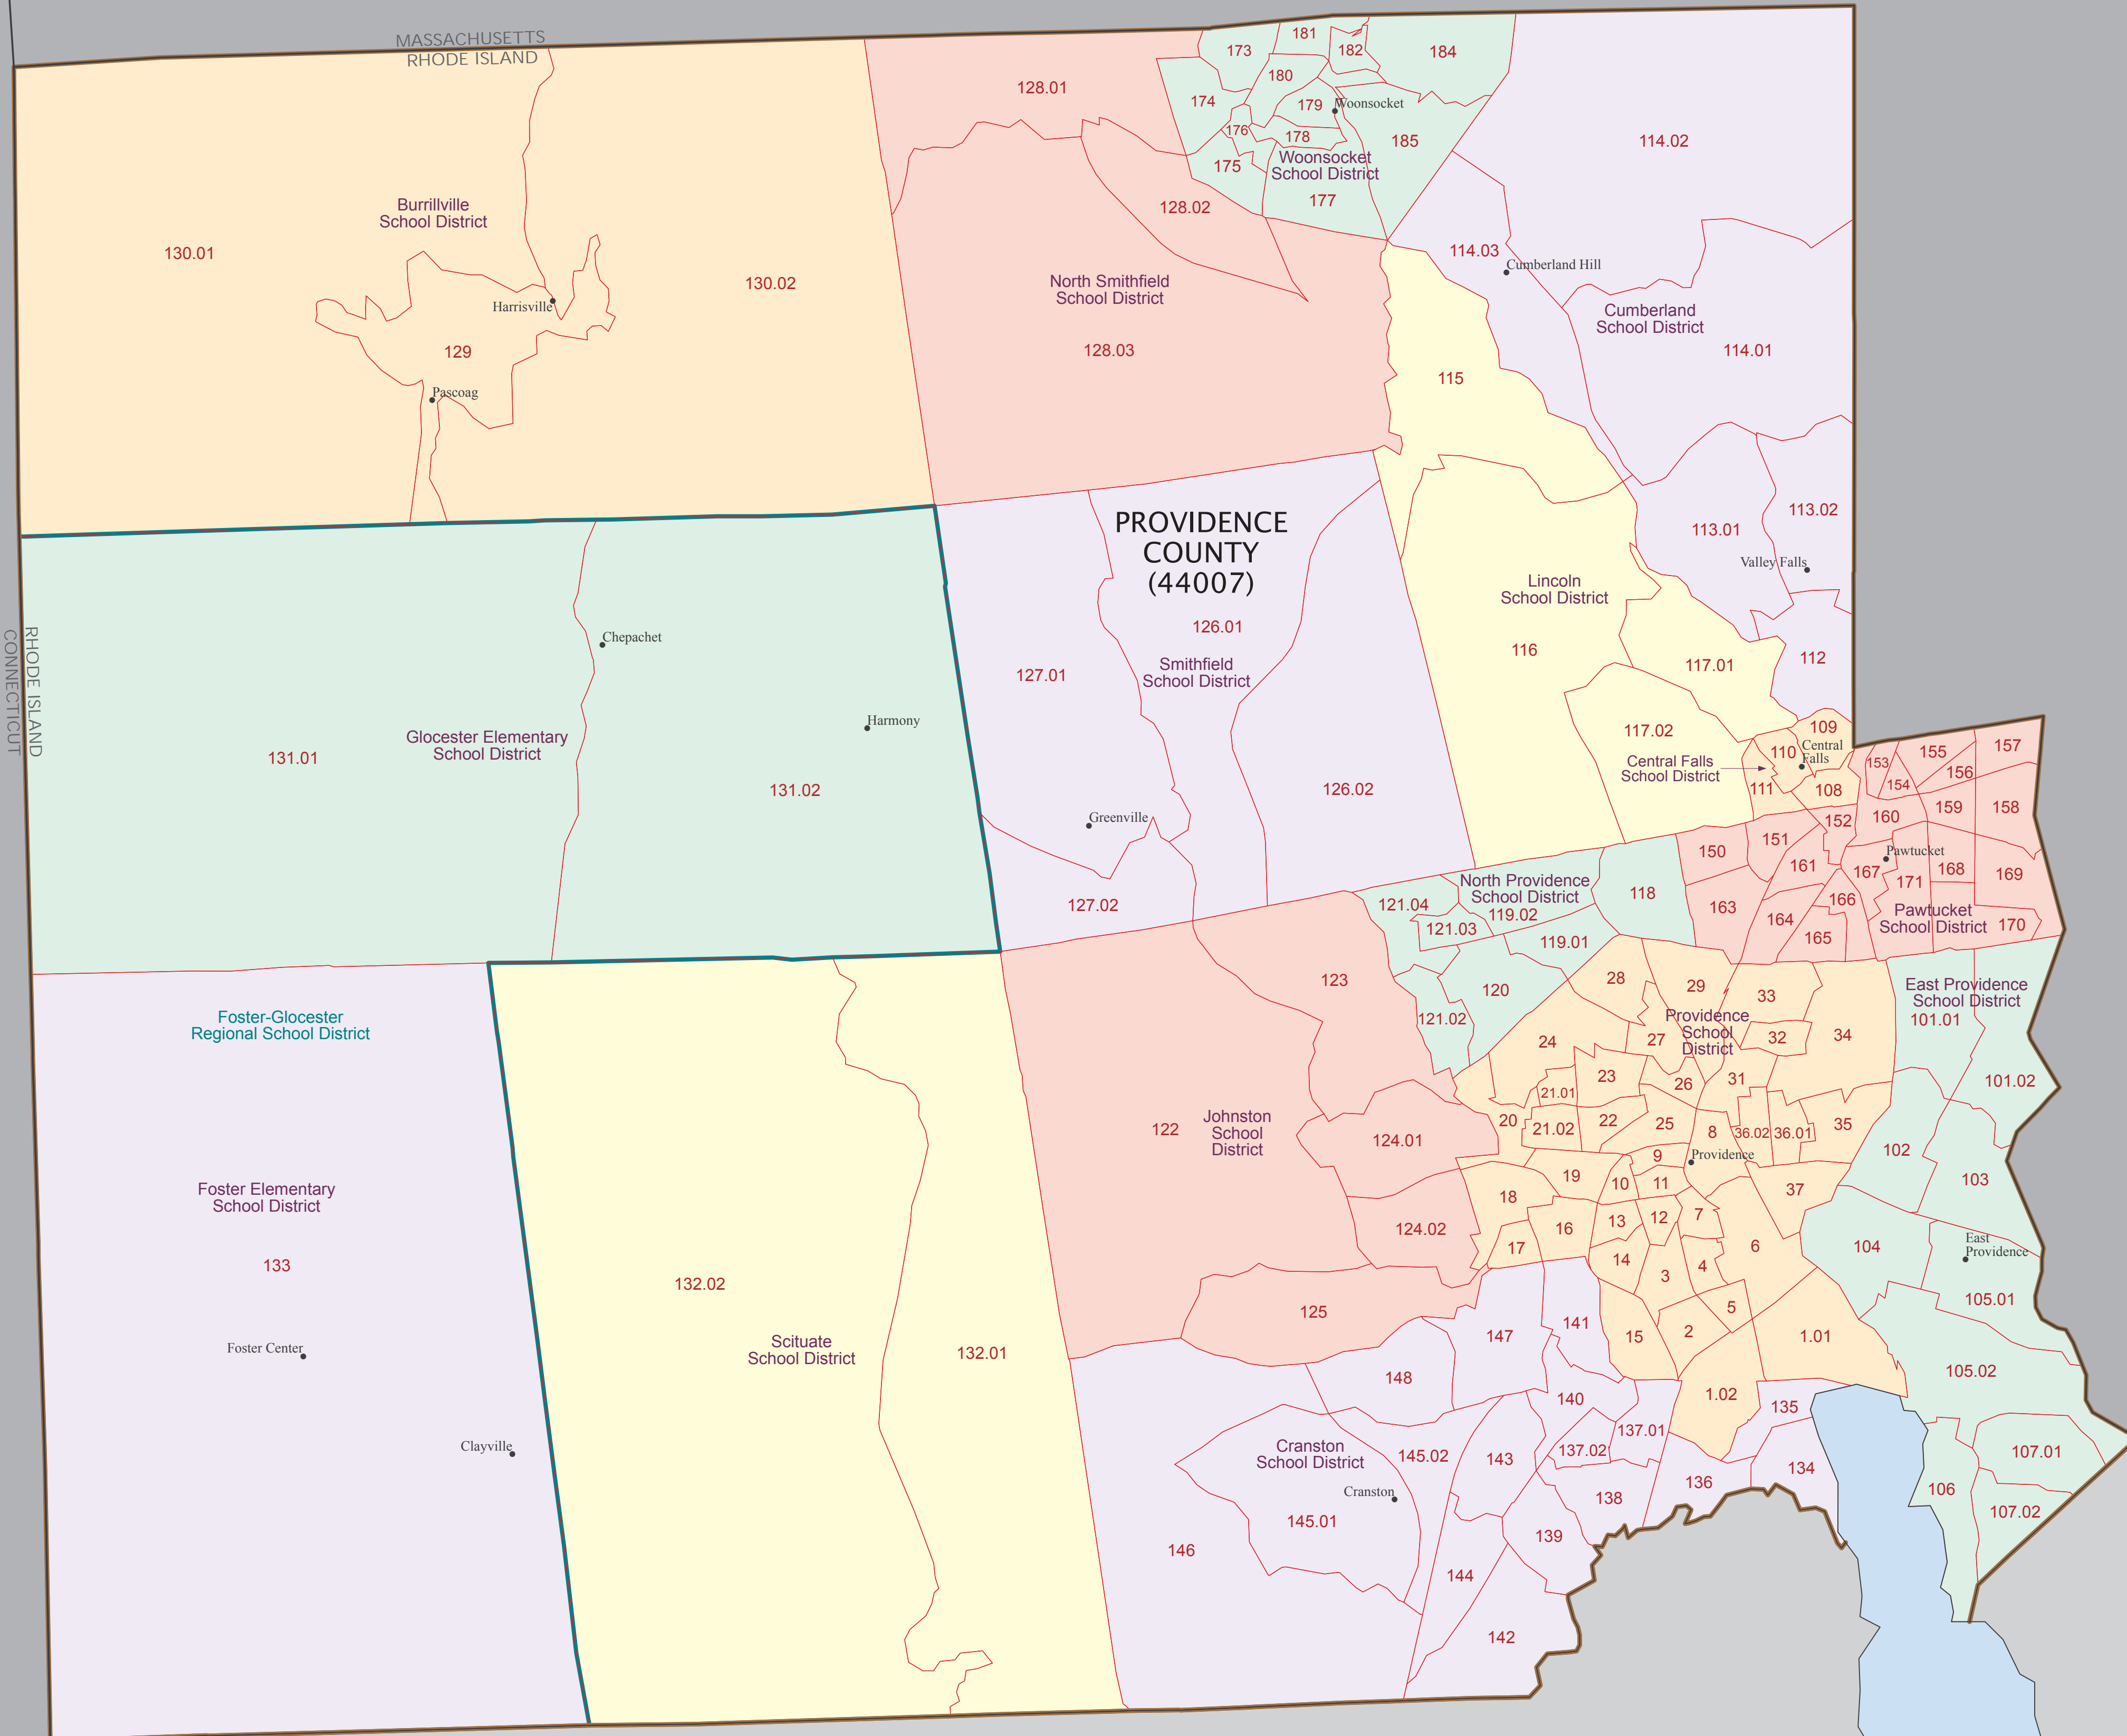

2018 END-TO-END CENSUS TEST

Bluefield-Beckley-Oak Hill, WV Site with School Districts and Census Tracts

LEGEND

	Test Area (Bluefield-Beckley-Oak Hill Site*)
	State
	County
	Census Tract
	School District
	Select Place

*Site Includes: Fayette, Greenbrier, McDowell, Mercer, Monroe, Pocahontas, Raleigh, Summers, and Wyoming Counties

2018 END-TO-END CENSUS TEST

Pierce County, WA with School Districts and Census Tracts

LEGEND	
	Test Area (Pierce County)
	Federal American Indian Reservation or Off-Reservation Trust Land*
	County
	Census Tract
	School District*
	Military Reservation*
	Select Place
*wholly or partially in Pierce County	

2018 END-TO-END CENSUS TEST Providence County, RI with School Districts and Census Tracts

LEGEND

	Test Area (Providence County)
	State
	County
	Census Tract
	School District (Unified/Elementary)
	School District (Secondary)
	Place

MASSACHUSETTS
KENT COUNTY
137.01
Providence School District
Foster-Glocester Regional School District
Providence