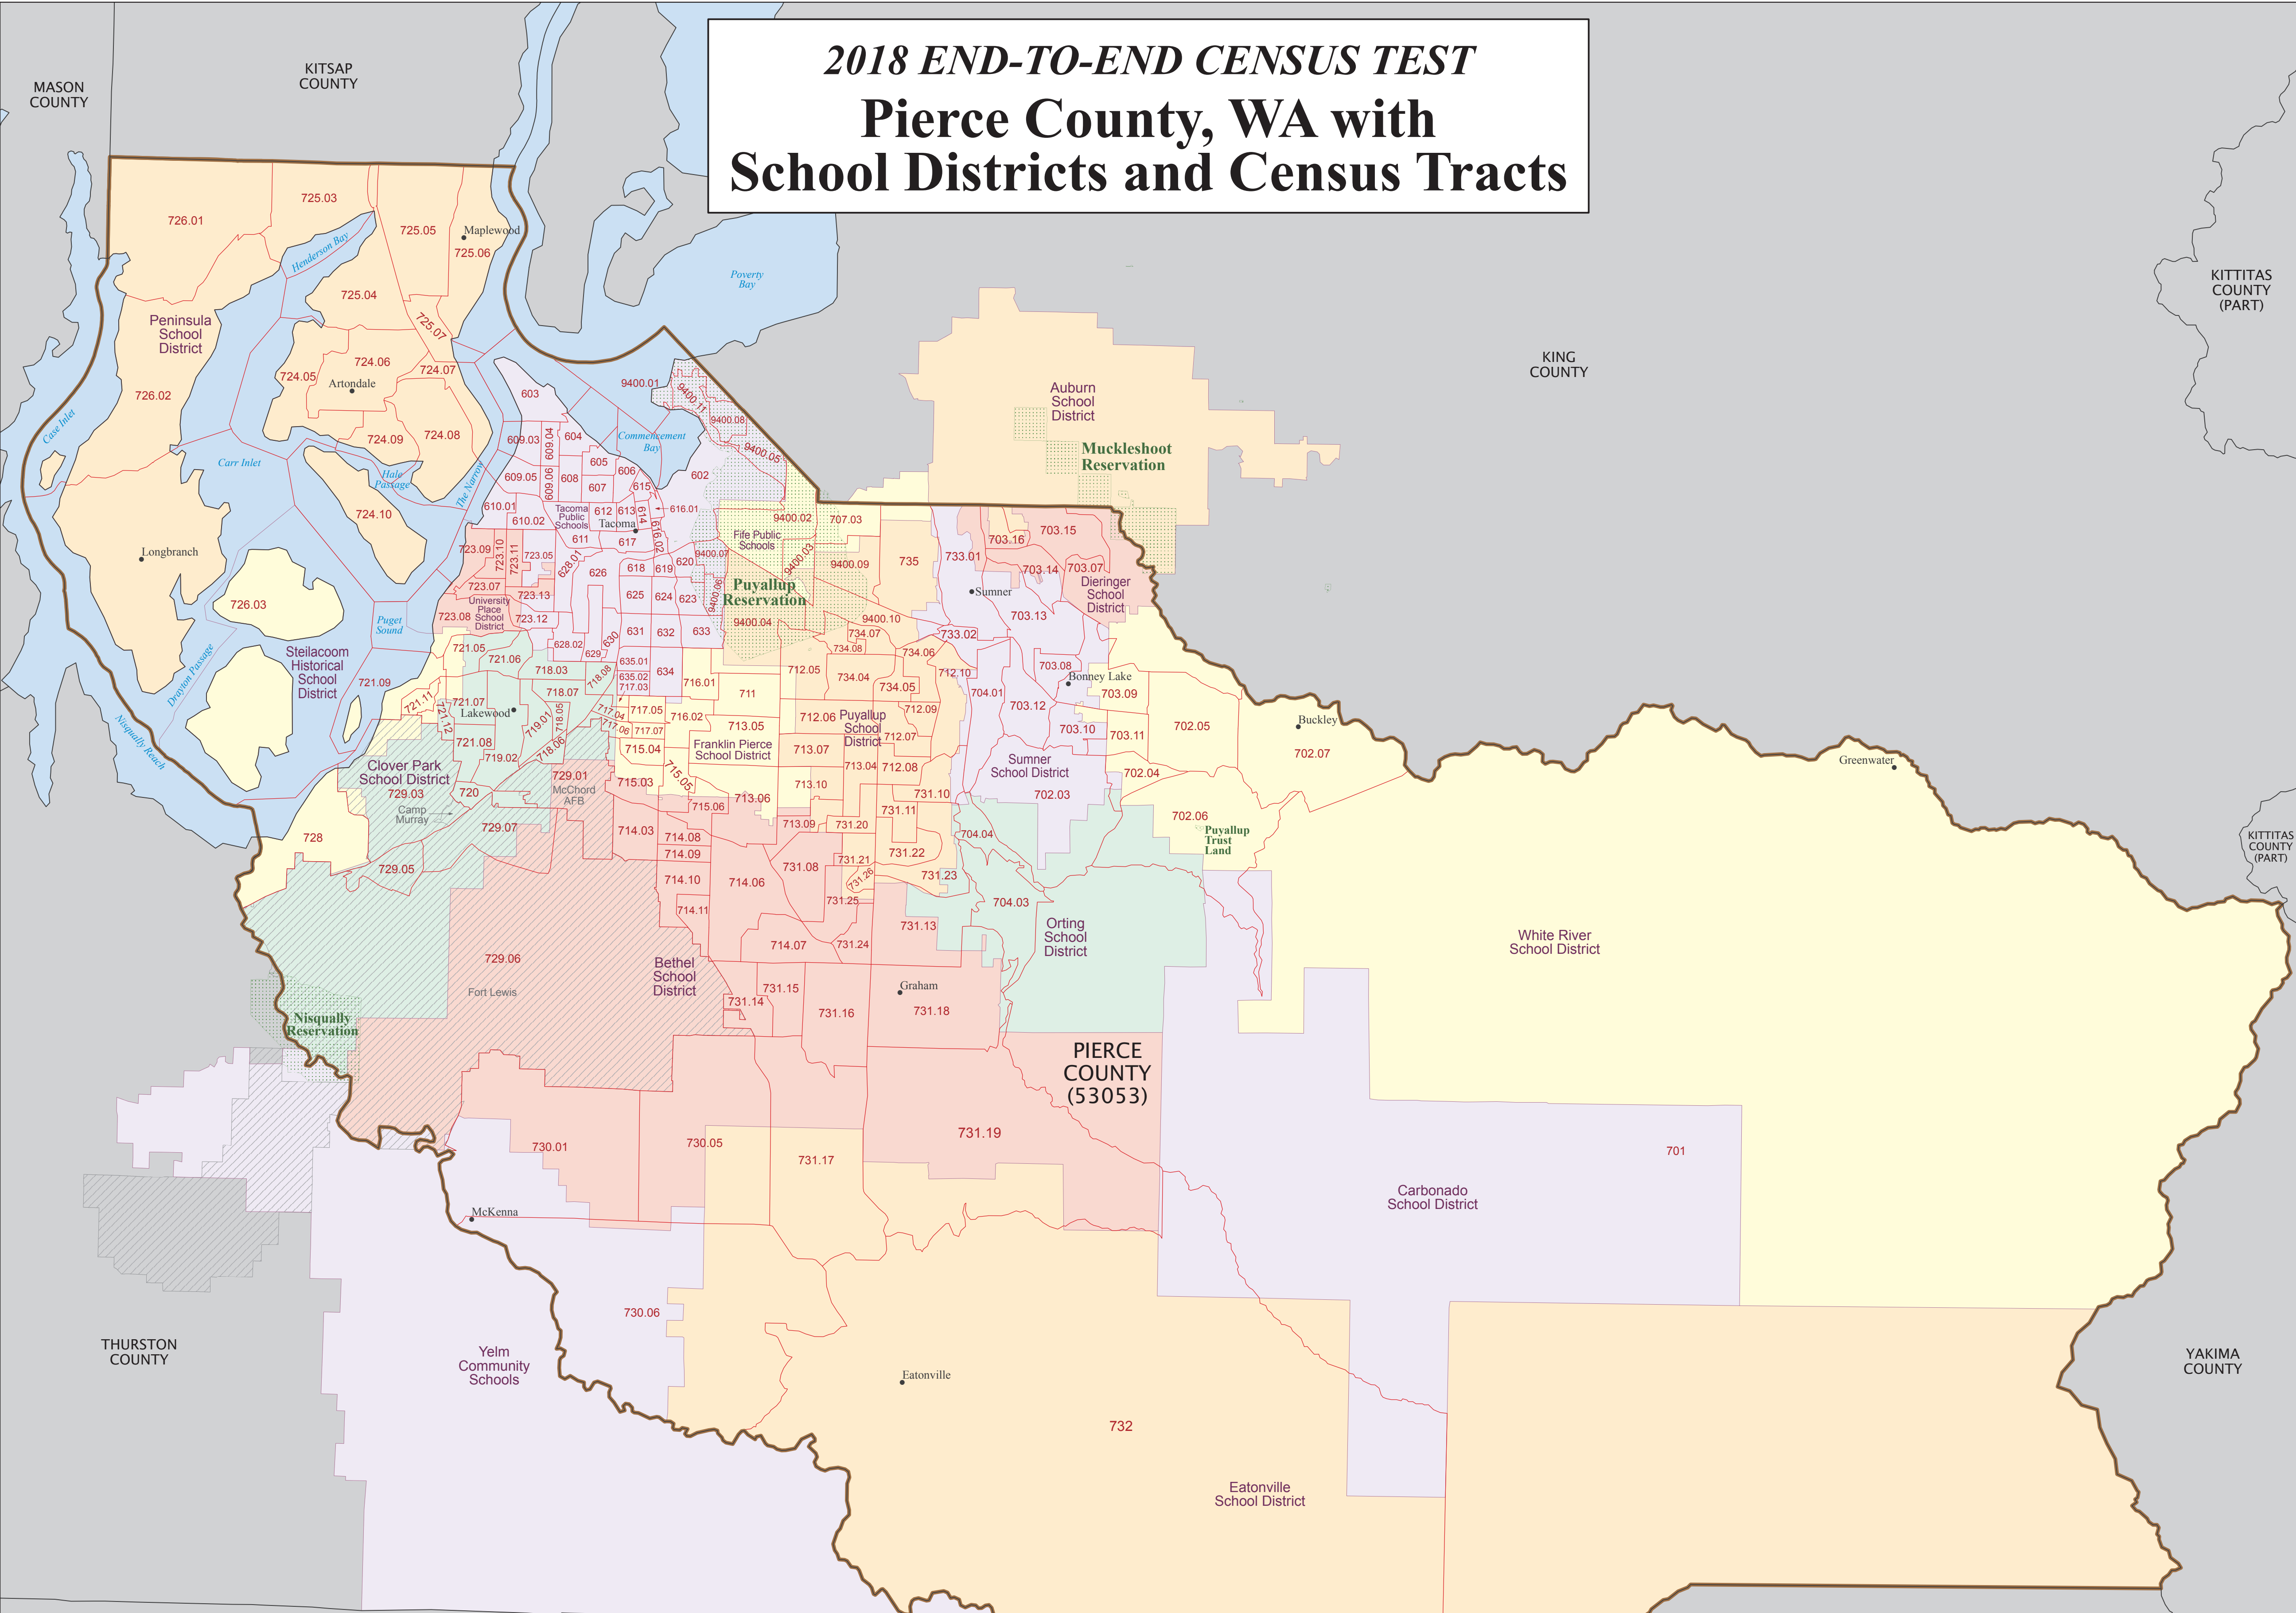

2018 END-TO-END CENSUS TEST

Bluefield-Beckley-Oak Hill, WV Site with School Districts and Census Tracts

LEGEND

	Test Area (Bluefield-Beckley-Oak Hill Site*)
	State
	County
	Census Tract
	School District
	Select Place

*Site Includes: Fayette, Greenbrier, McDowell, Mercer, Monroe, Pocahontas, Raleigh, Summers, and Wyoming Counties

2018 END-TO-END CENSUS TEST

Pierce County, WA with School Districts and Census Tracts

LEGEND	
	Test Area (Pierce County)
	Federal American Indian Reservation or Off-Reservation Trust Land*
	County
	Census Tract
	School District*
	Military Reservation*
	Select Place
*wholly or partially in Pierce County	

2018 END-TO-END CENSUS TEST Providence County, RI with School Districts and Census Tracts

LEGEND

	Test Area (Providence County)
	State
	County
	Census Tract
	School District (Unified/Elementary)
	School District (Secondary)
	Place

MASSACHUSETTS
KENT COUNTY
137.01
Providence School District
Foster-Glocester Regional School District
Providence