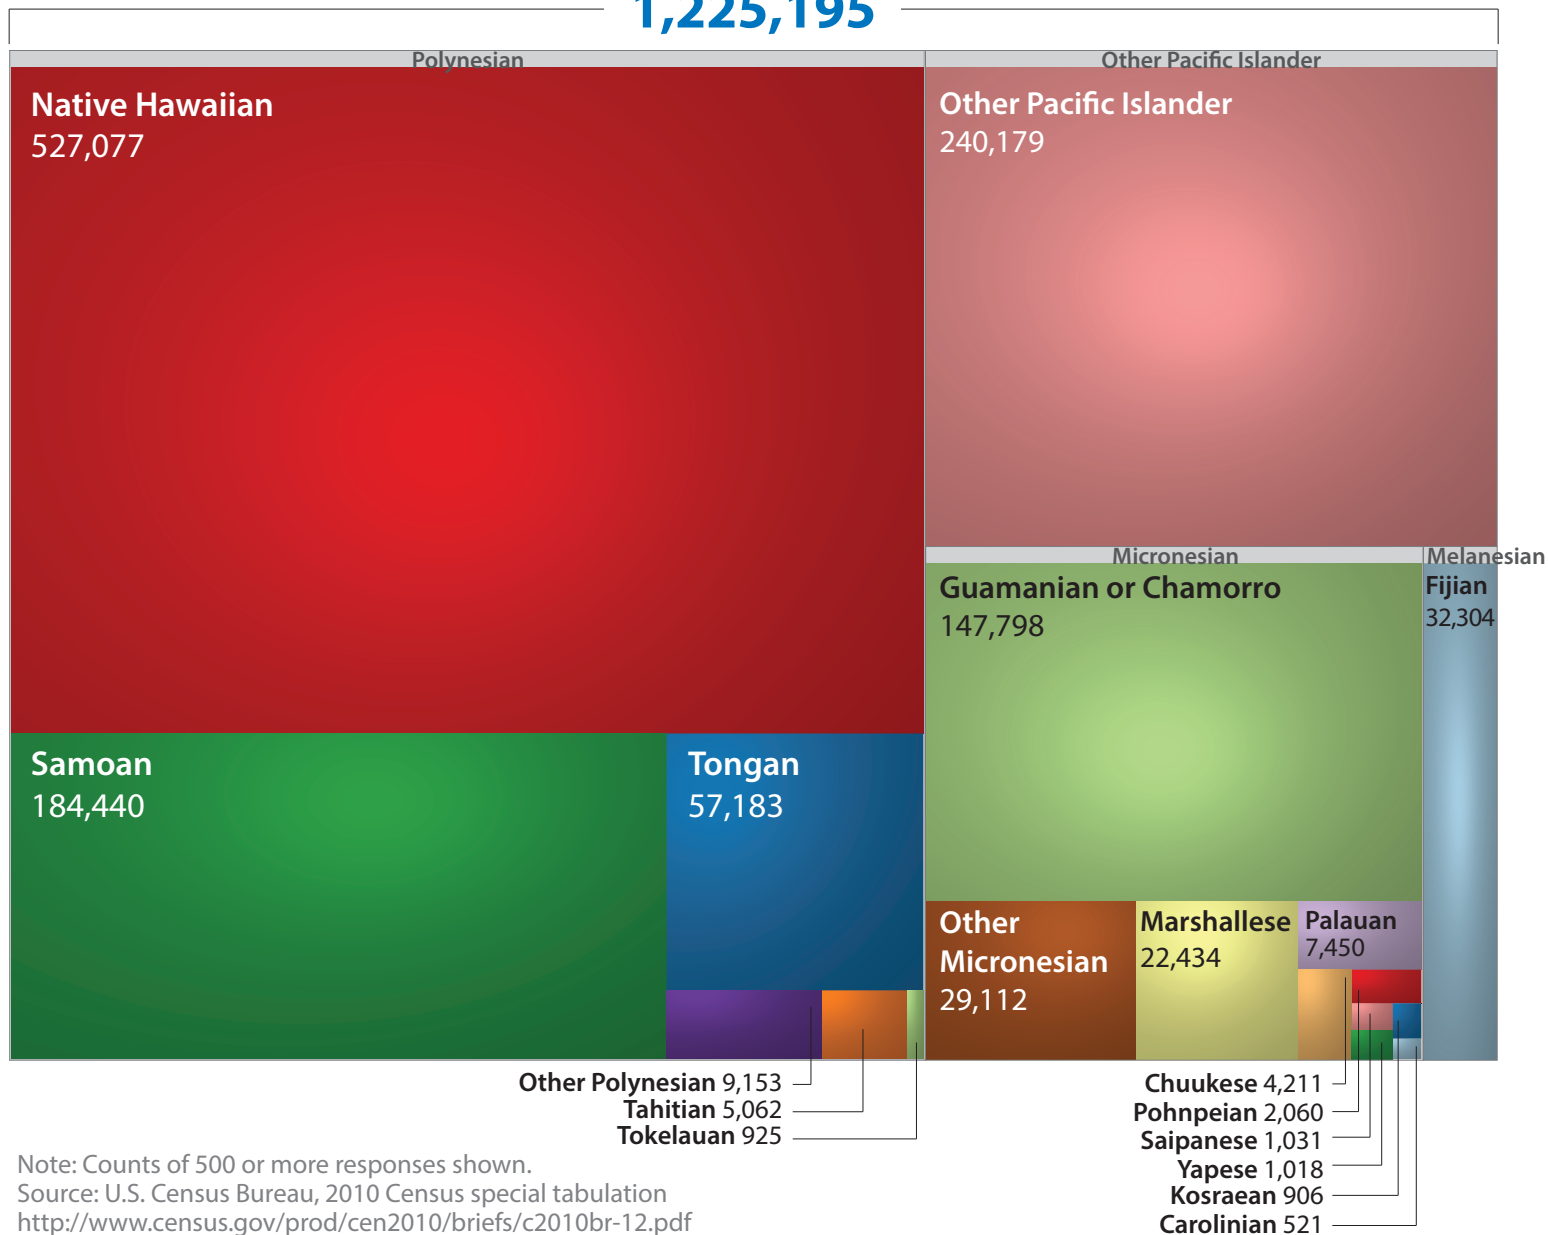

The Native Hawaiian and Other Pacific Islander Population in the United States

Counts of detailed responses: 2010

1,225,195

Note: Counts of 500 or more responses shown.
 Source: U.S. Census Bureau, 2010 Census special tabulation
<http://www.census.gov/prod/cen2010/briefs/c2010br-12.pdf>