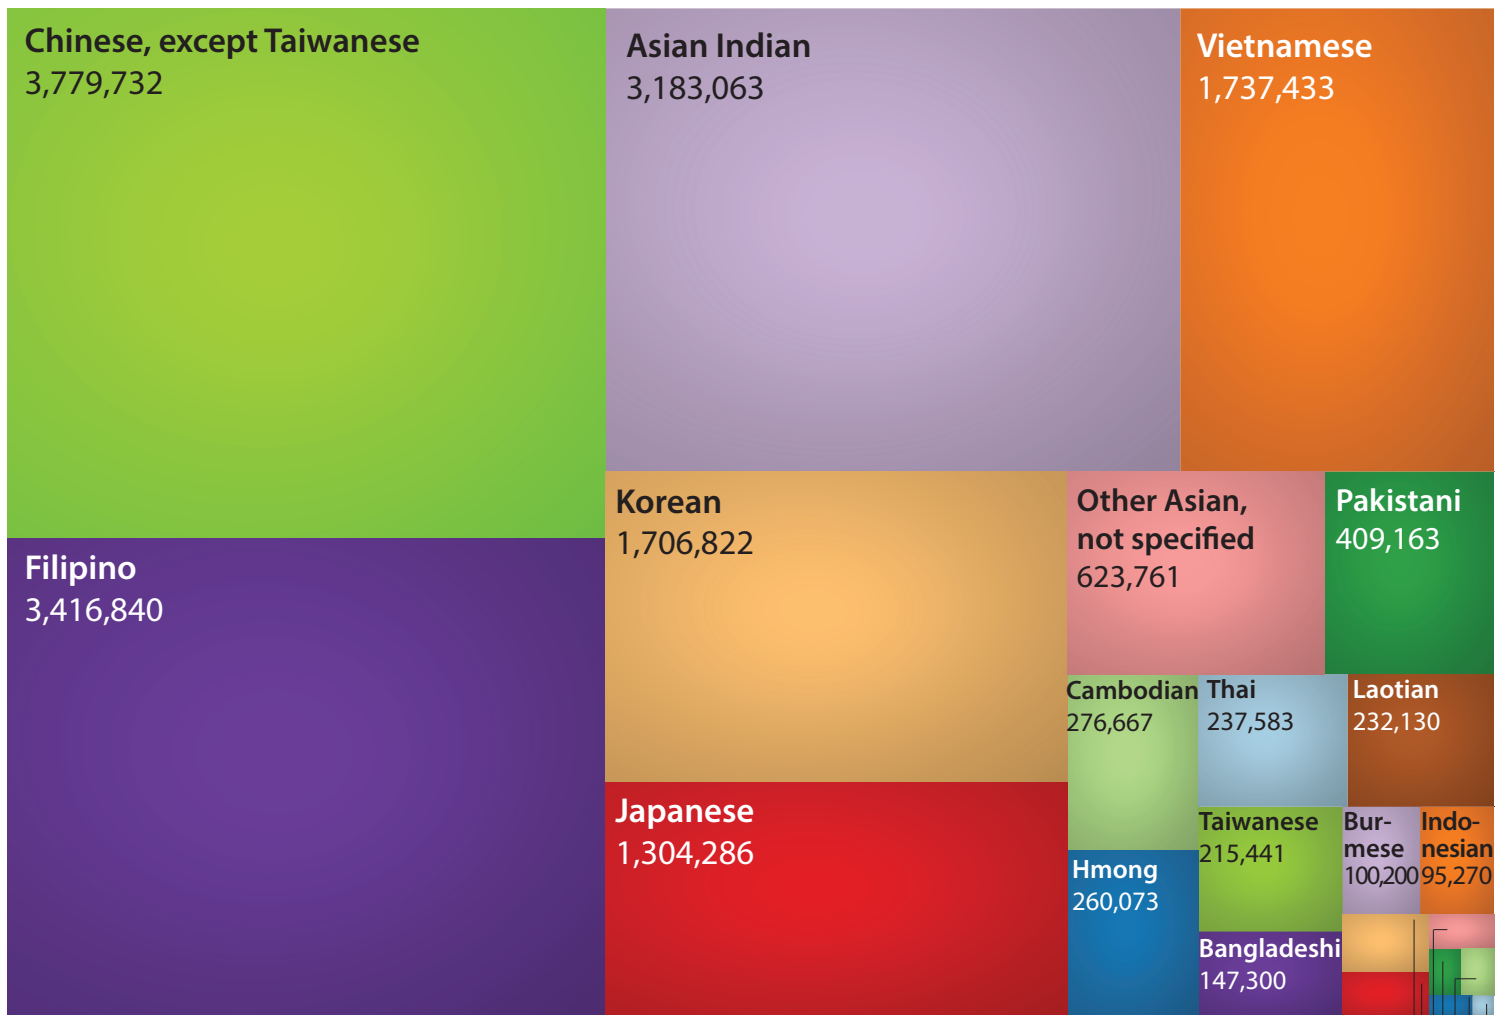

The Asian Population in the United States

Counts of detailed responses: 2010

17,320,856

Nepalese 59,490
Sri Lankan 45,381
Malaysian 26,179
Bhutanese 19,439
Mongolian 18,344
Okinawan 11,326
Singaporean 5,347