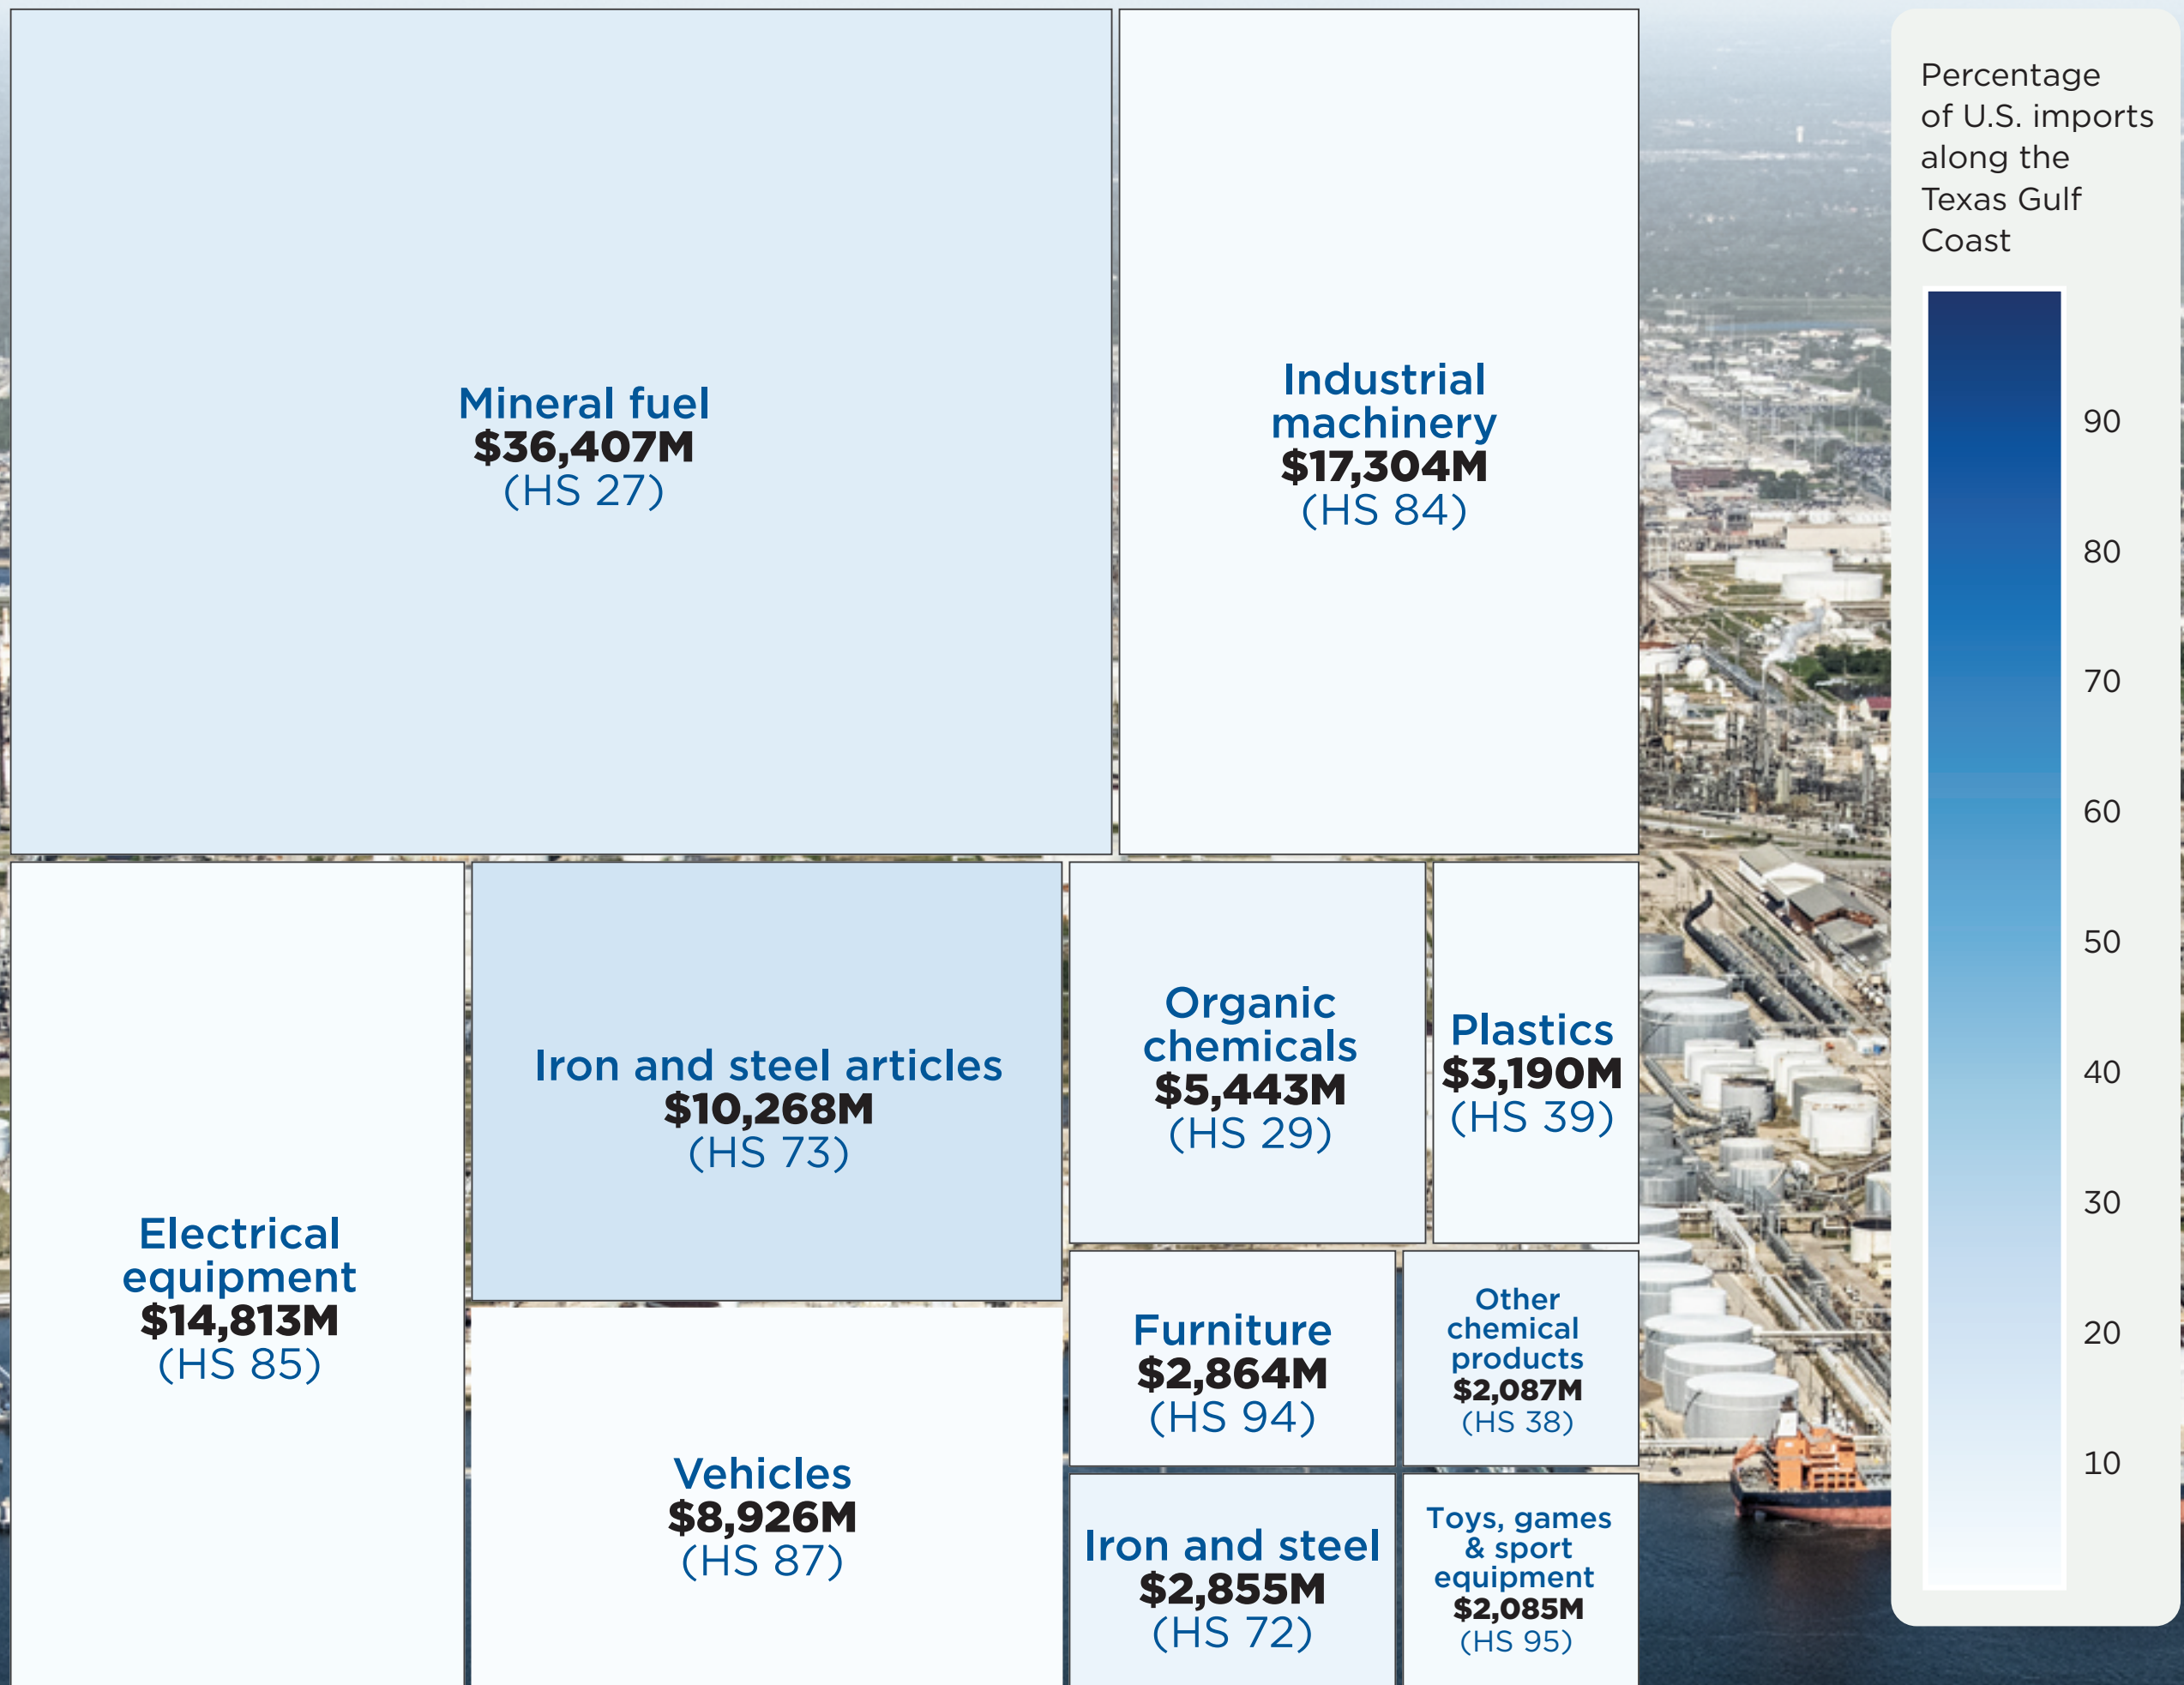

Top Annual Imports Through Ports Along the Texas Gulf Coast: 2023¹

M = Millions

¹Import categories correspond to 2-digit Harmonized System (HS) codes with more than 2 billion dollars of annual import value.

Note: Percentage of U.S. imports along the Texas Gulf Coast indicates what percentage of American imports of that product arrive through the following ports: Port Arthur, Sabine, Beaumont, Houston, Texas City, Galveston, Freeport, Corpus Christi, and Port Lavaca. More information at www.census.gov/supplychain.