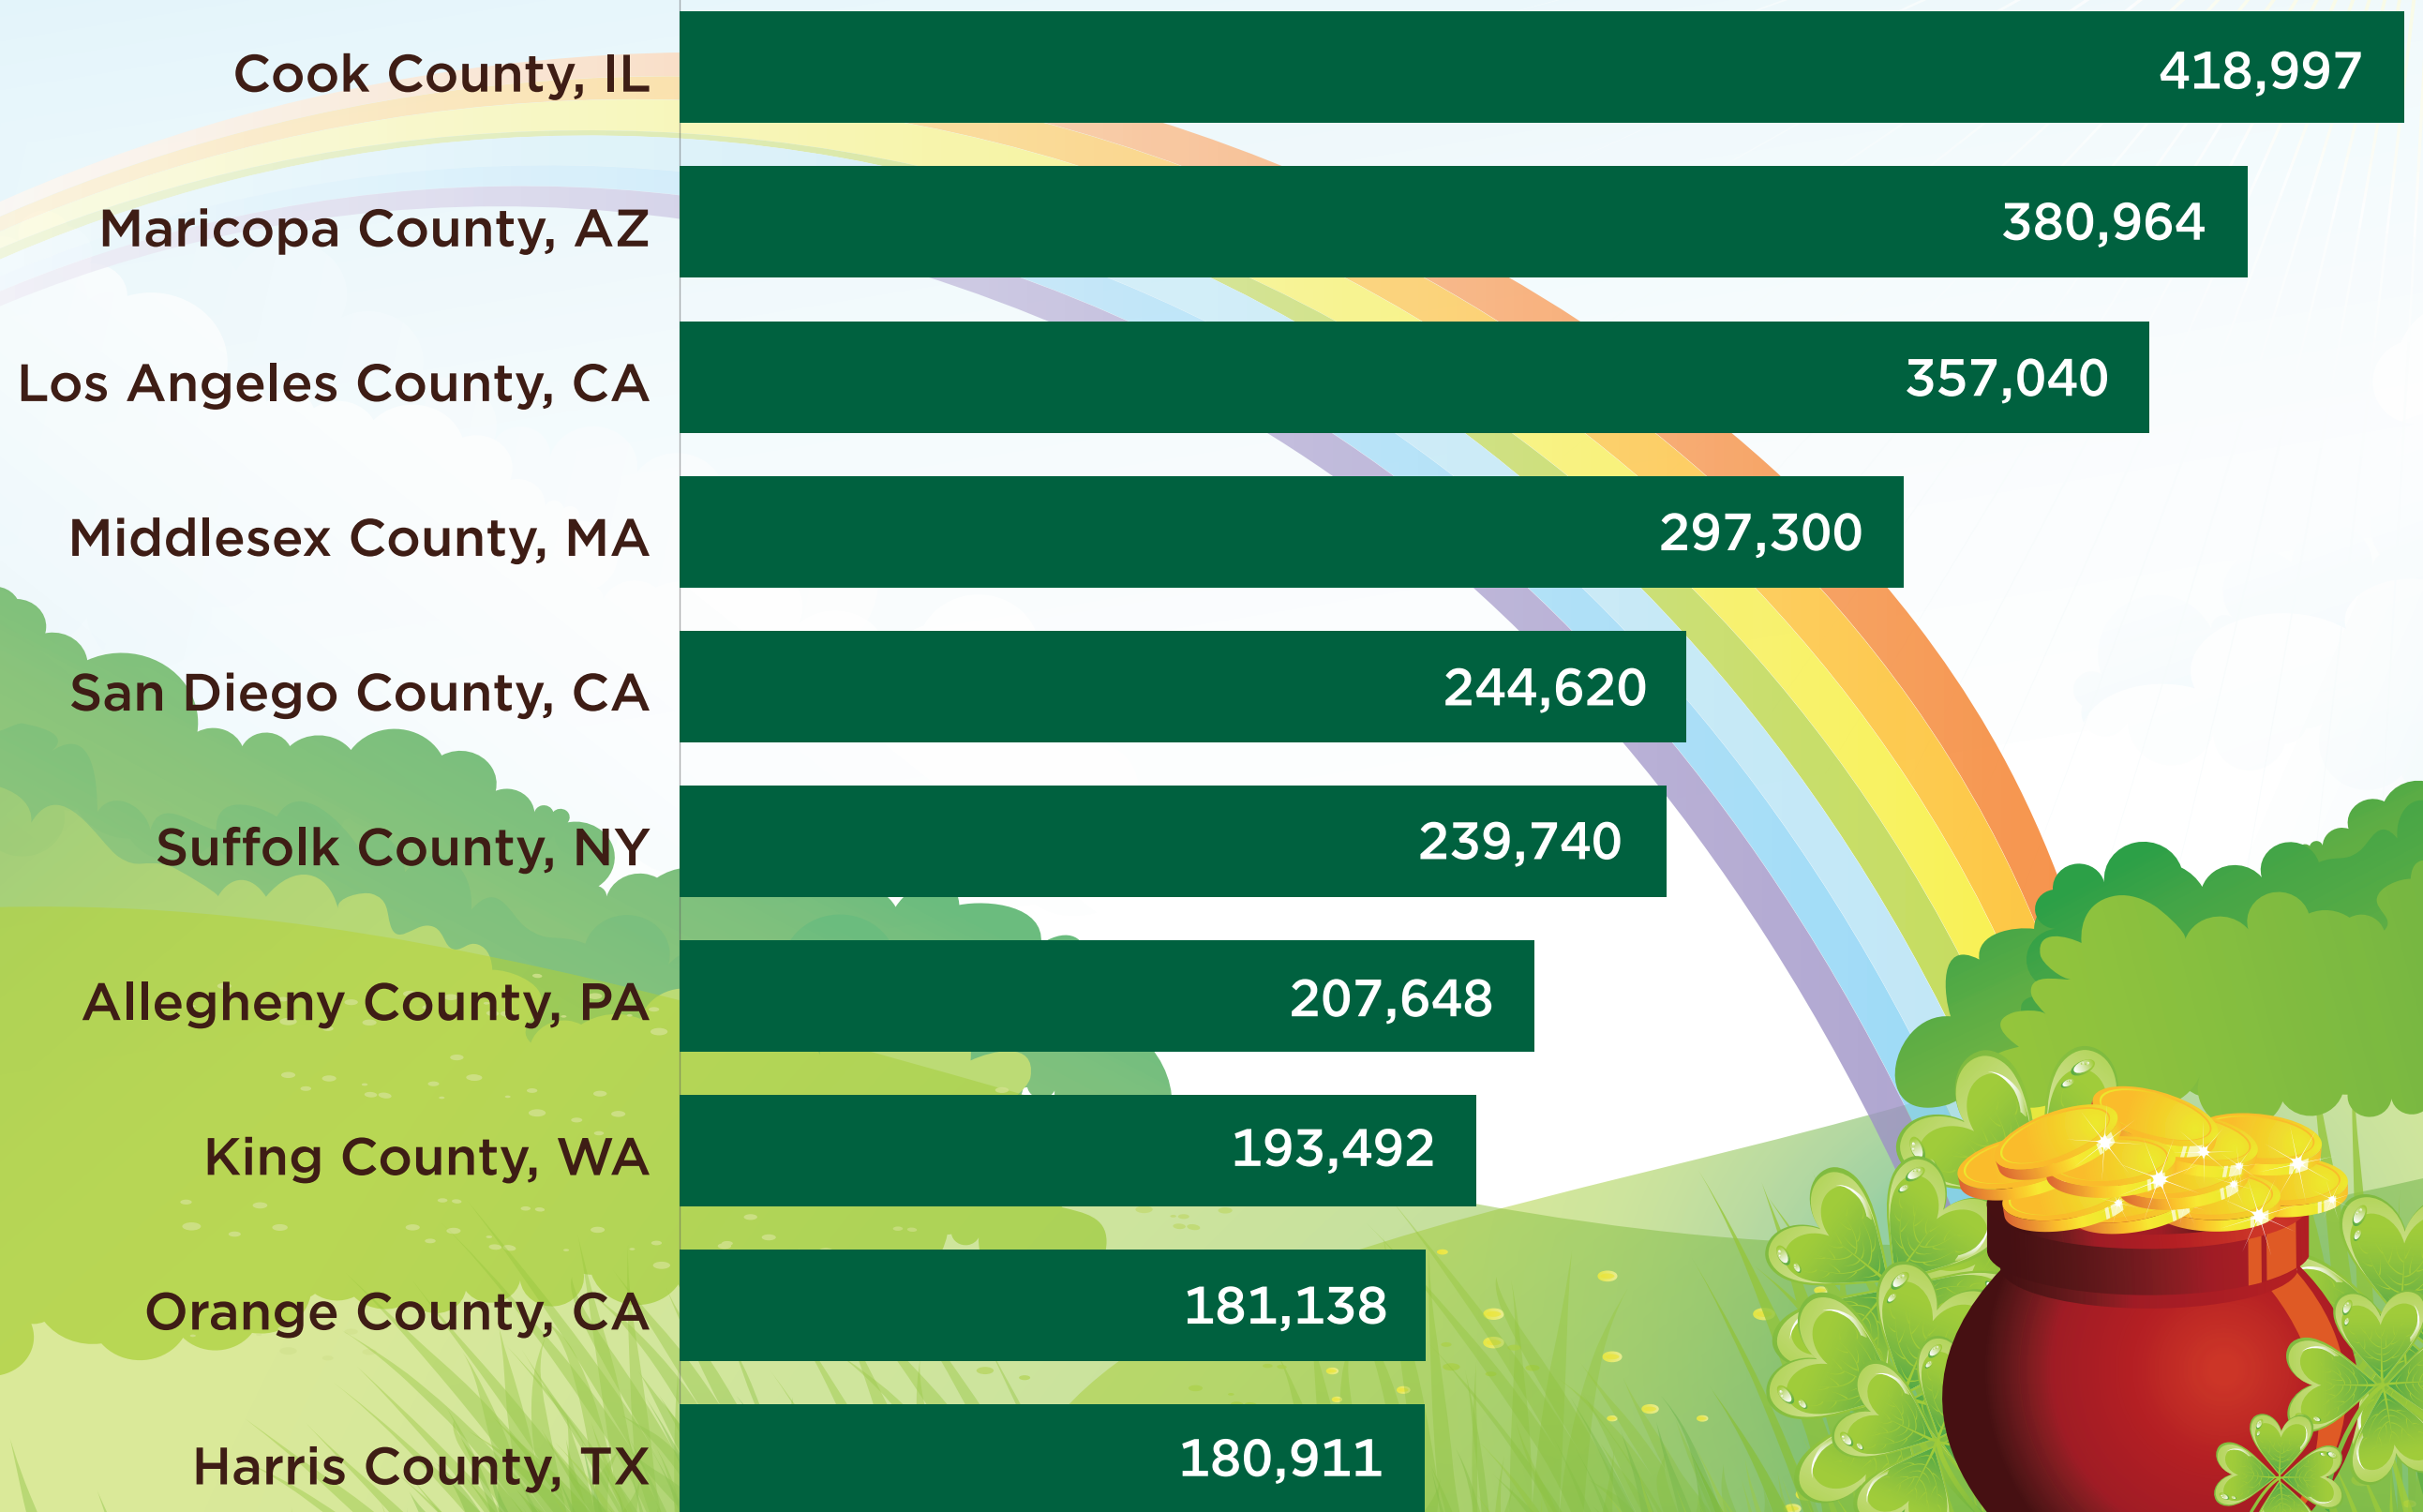

# Celebrating Irish-American Heritage Month

## Counties With the Highest Populations of Irish Ancestry

Note: The populations with Irish ancestry in Orange County, California, and Harris County, Texas, are not statistically different from that of Norfolk County, Massachusetts (171,417).