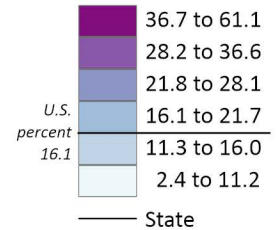

Poverty Rate of the School-Age Population by County: 2021

**Poverty rate of
related children
aged 5 to 17
by county**

Note: The data provided are indirect estimates produced by statistical model-based methods using sample survey, decennial census, and administrative data sources. The estimates contain error stemming from model error, sampling error, and nonsampling error.

Source: U.S. Census Bureau, Small Area Income and Poverty Estimates (SAIPE) Program, December 2022.