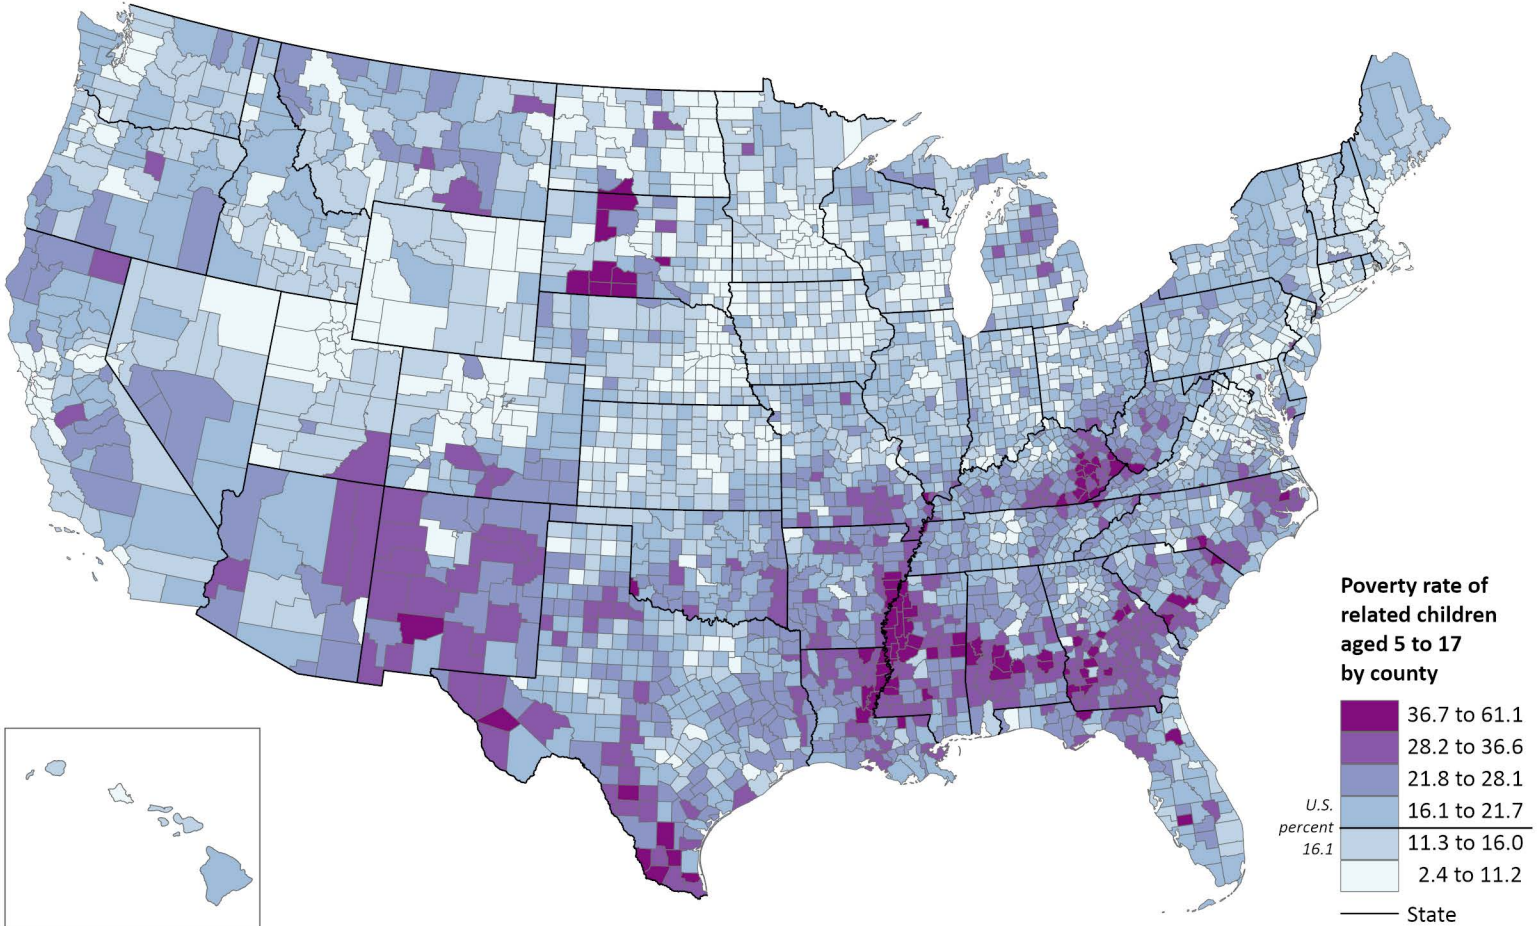

Poverty Rate of the School-Age Population by County: 2021

**Poverty rate of
related children
aged 5 to 17
by county**

Note: The data provided are indirect estimates produced by statistical model-based methods using sample survey, decennial census, and administrative data sources. The estimates contain error stemming from model error, sampling error, and nonsampling error.

Source: U.S. Census Bureau, Small Area Income and Poverty Estimates (SAIPE) Program, December 2022.