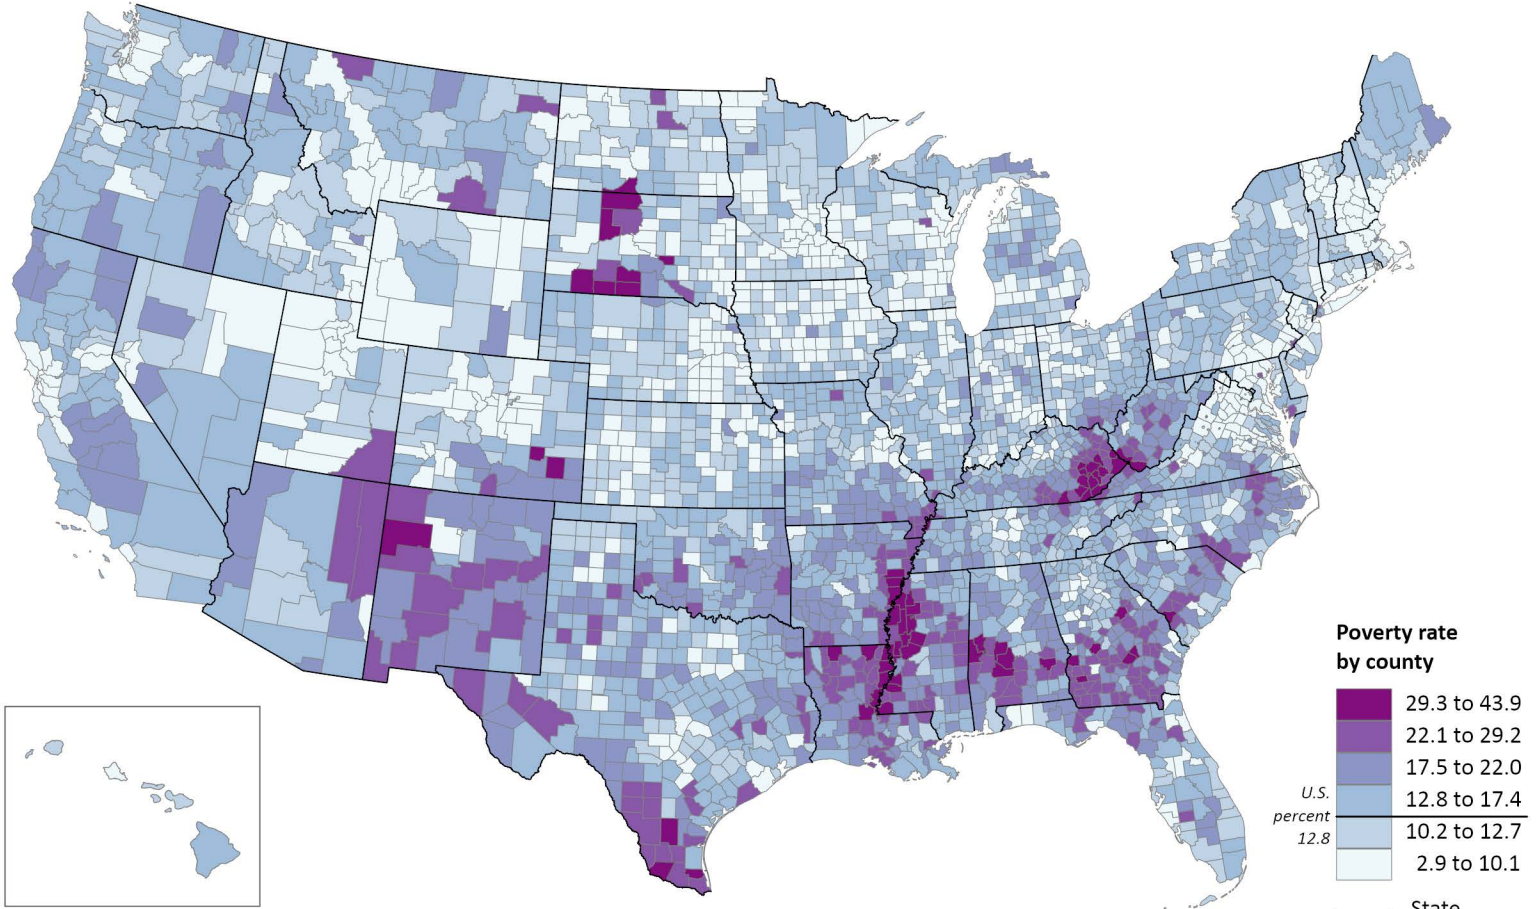

Poverty Rate of the Total Population by County: 2021

Poverty rate by county

U.S.
percent
12.8

State

Note: The data provided are indirect estimates produced by statistical model-based methods using sample survey, decennial census, and administrative data sources. The estimates contain error stemming from model error, sampling error, and nonsampling error.

Source: U.S. Census Bureau, Small Area Income and Poverty Estimates (SAIPE) Program, December 2022.