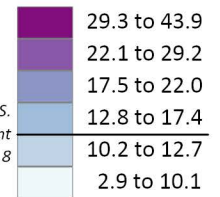

Poverty Rate of the Total Population by County: 2021

Poverty rate by county

U.S.
percent
12.8

State

Note: The data provided are indirect estimates produced by statistical model-based methods using sample survey, decennial census, and administrative data sources. The estimates contain error stemming from model error, sampling error, and nonsampling error.

Source: U.S. Census Bureau, Small Area Income and Poverty Estimates (SAIPE) Program, December 2022.