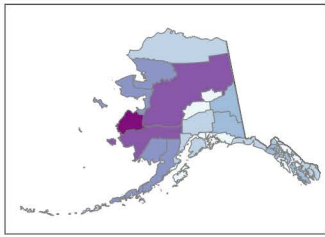

Poverty Rate of the Total Population by County: 2021

Poverty rate by county

U.S.
percent
12.8

State

Note: The data provided are indirect estimates produced by statistical model-based methods using sample survey, decennial census, and administrative data sources. The estimates contain error stemming from model error, sampling error, and nonsampling error.

Source: U.S. Census Bureau, Small Area Income and Poverty Estimates (SAIPE) Program, December 2022.