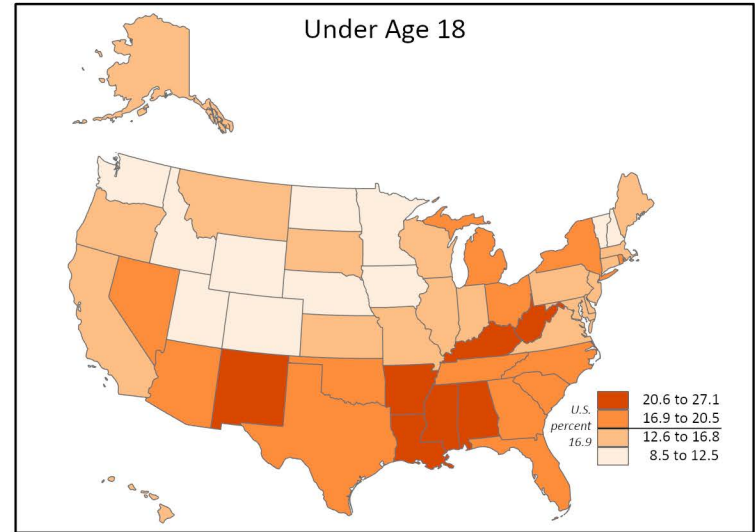

Poverty Rate by Age Category and State: 2021

Note: The data provided are indirect estimates produced by statistical model-based methods using sample survey, decennial census, and administrative data sources. The estimates contain error stemming from model error, sampling error, and nonsampling error.

Source: U.S. Census Bureau, Small Area Income and Poverty Estimates (SAIPE) Program, December 2022.