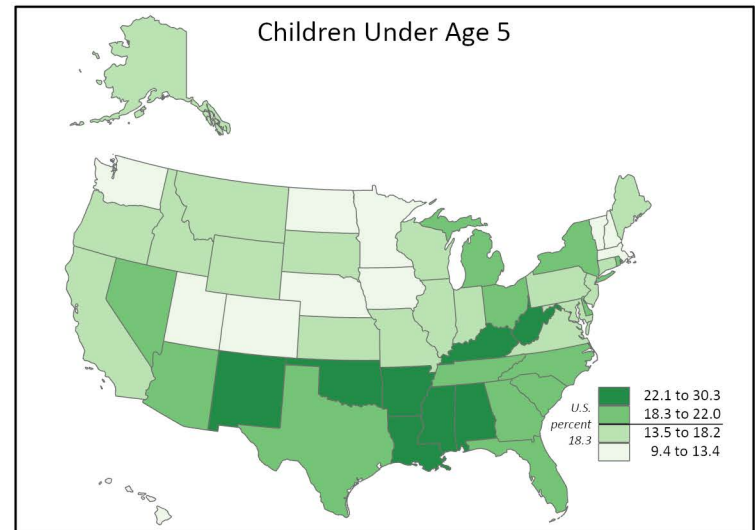

Poverty Rate by Age Category and State: 2021

Note: The data provided are indirect estimates produced by statistical model-based methods using sample survey, decennial census, and administrative data sources. The estimates contain error stemming from model error, sampling error, and nonsampling error.

Source: U.S. Census Bureau, Small Area Income and Poverty Estimates (SAIPE) Program, December 2022.