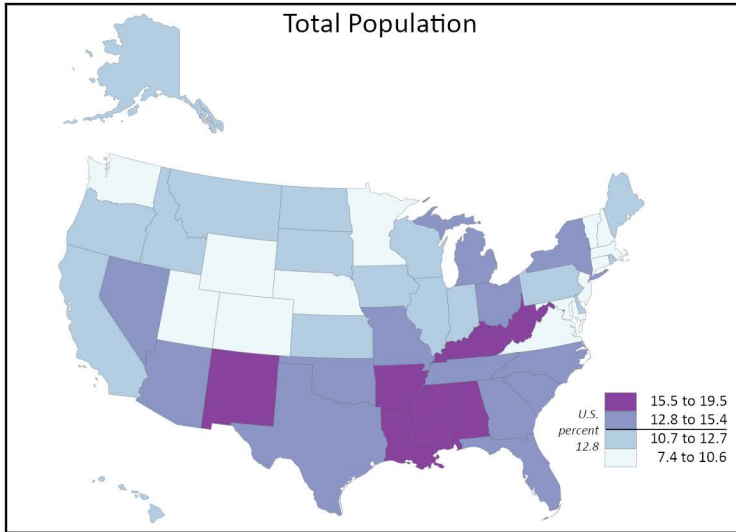

Poverty Rate by Age Category and State: 2021

Note: The data provided are indirect estimates produced by statistical model-based methods using sample survey, decennial census, and administrative data sources. The estimates contain error stemming from model error, sampling error, and nonsampling error.

Source: U.S. Census Bureau, Small Area Income and Poverty Estimates (SAIPE) Program, December 2022.