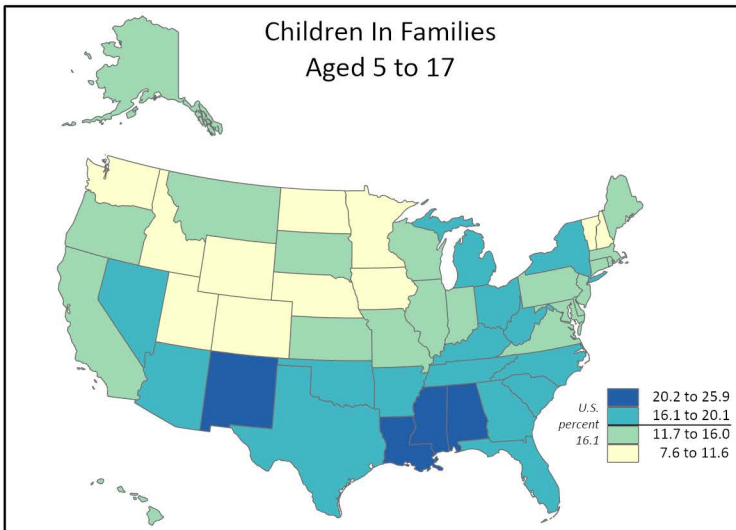

Poverty Rate by Age Category and State: 2021

Note: The data provided are indirect estimates produced by statistical model-based methods using sample survey, decennial census, and administrative data sources. The estimates contain error stemming from model error, sampling error, and nonsampling error.

Source: U.S. Census Bureau, Small Area Income and Poverty Estimates (SAIPE) Program, December 2022.