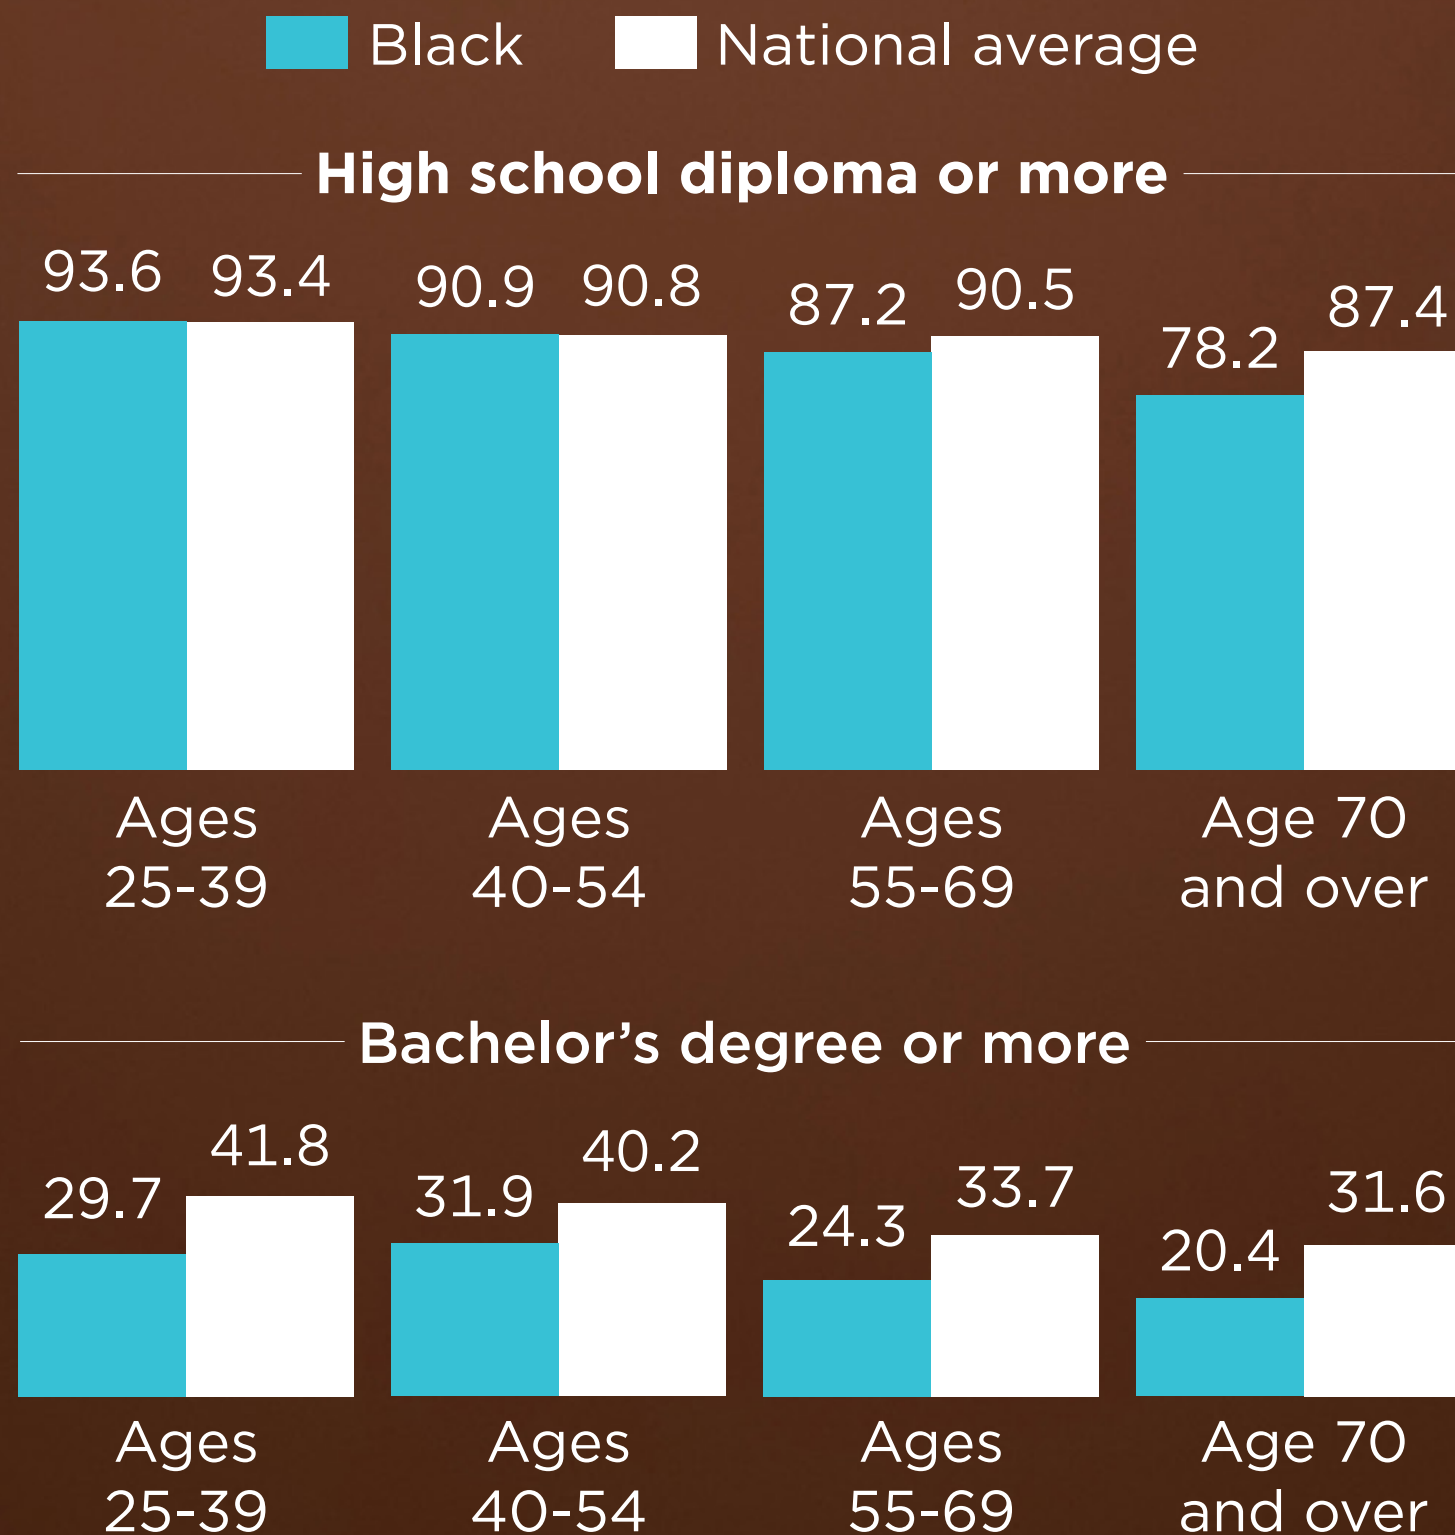

# Recent Black High School Attainment On Par With National Average

Educational Attainment of Black and Total Populations by Age: 2020  
(In percent)

Note: More information on confidentiality protection, sampling error, nonsampling error, and definitions is available at <https://www2.census.gov/programs-surveys/cps/techdocs/cpsmar20.pdf>.