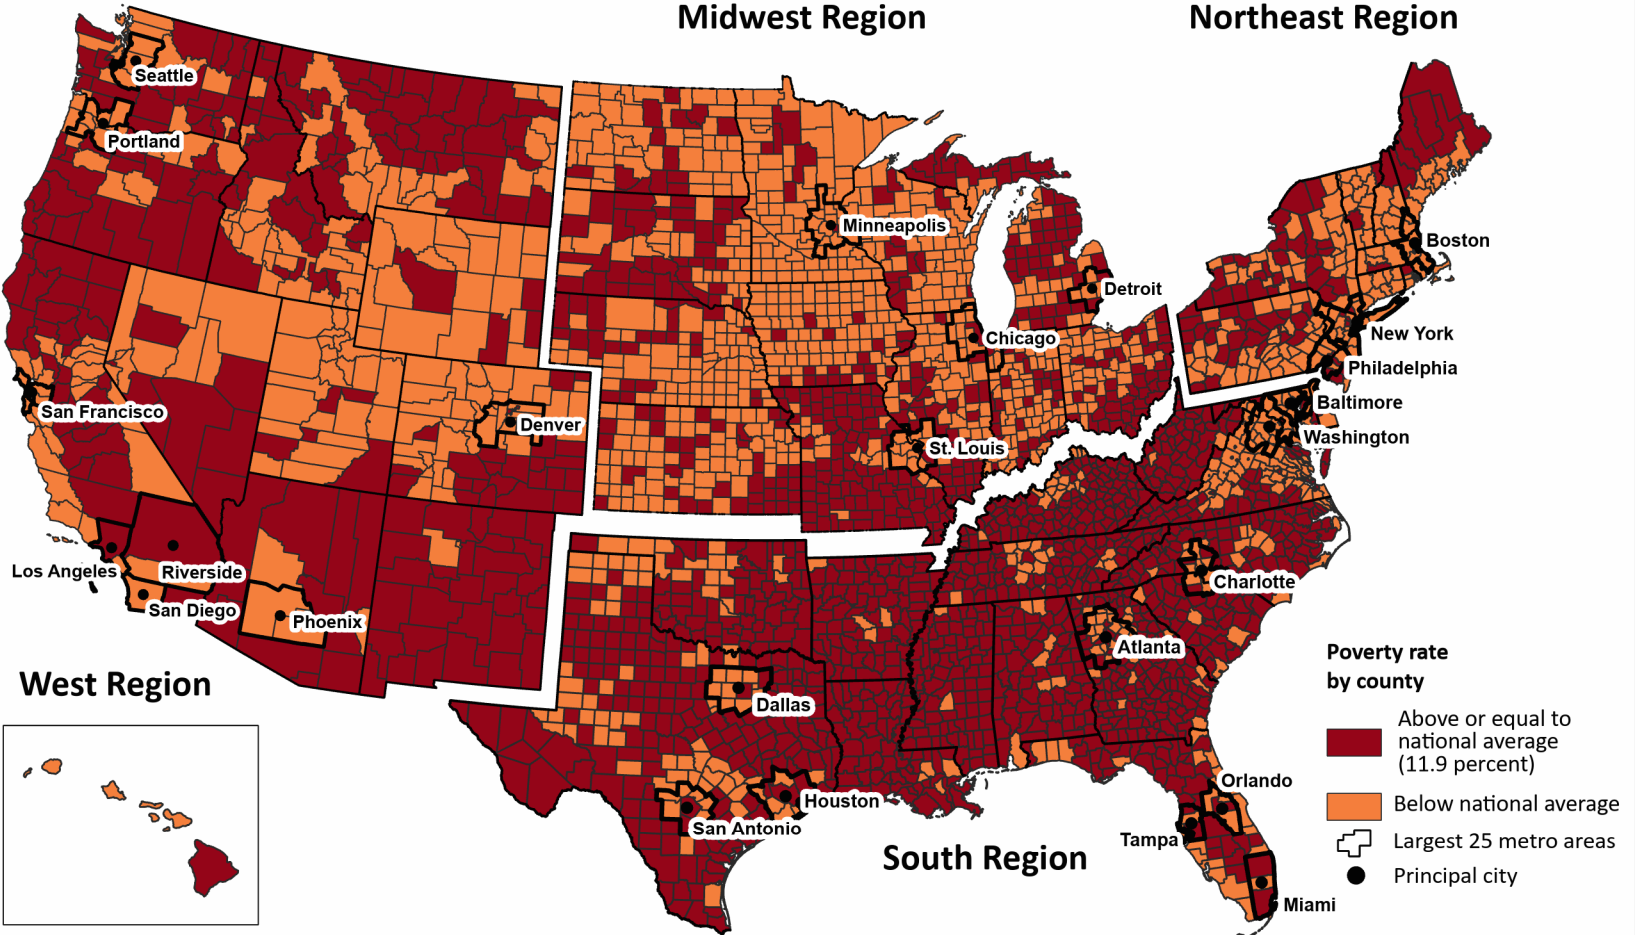

**County Poverty Rate of the Total Population Above or Below the National Average
by Region: 2020**

- Poverty rate
by county**
- Above or equal to national average (11.9 percent)
 - Below national average
 - Largest 25 metro areas
 - Principal city

Note: The data provided are indirect estimates produced by statistical model-based methods using sample survey, decennial census, and administrative data sources. The estimates contain error stemming from model error, sampling error, and nonsampling error.

Source: U.S. Census Bureau, Small Area Income and Poverty Estimates (SAIPE) Program, December 2021.