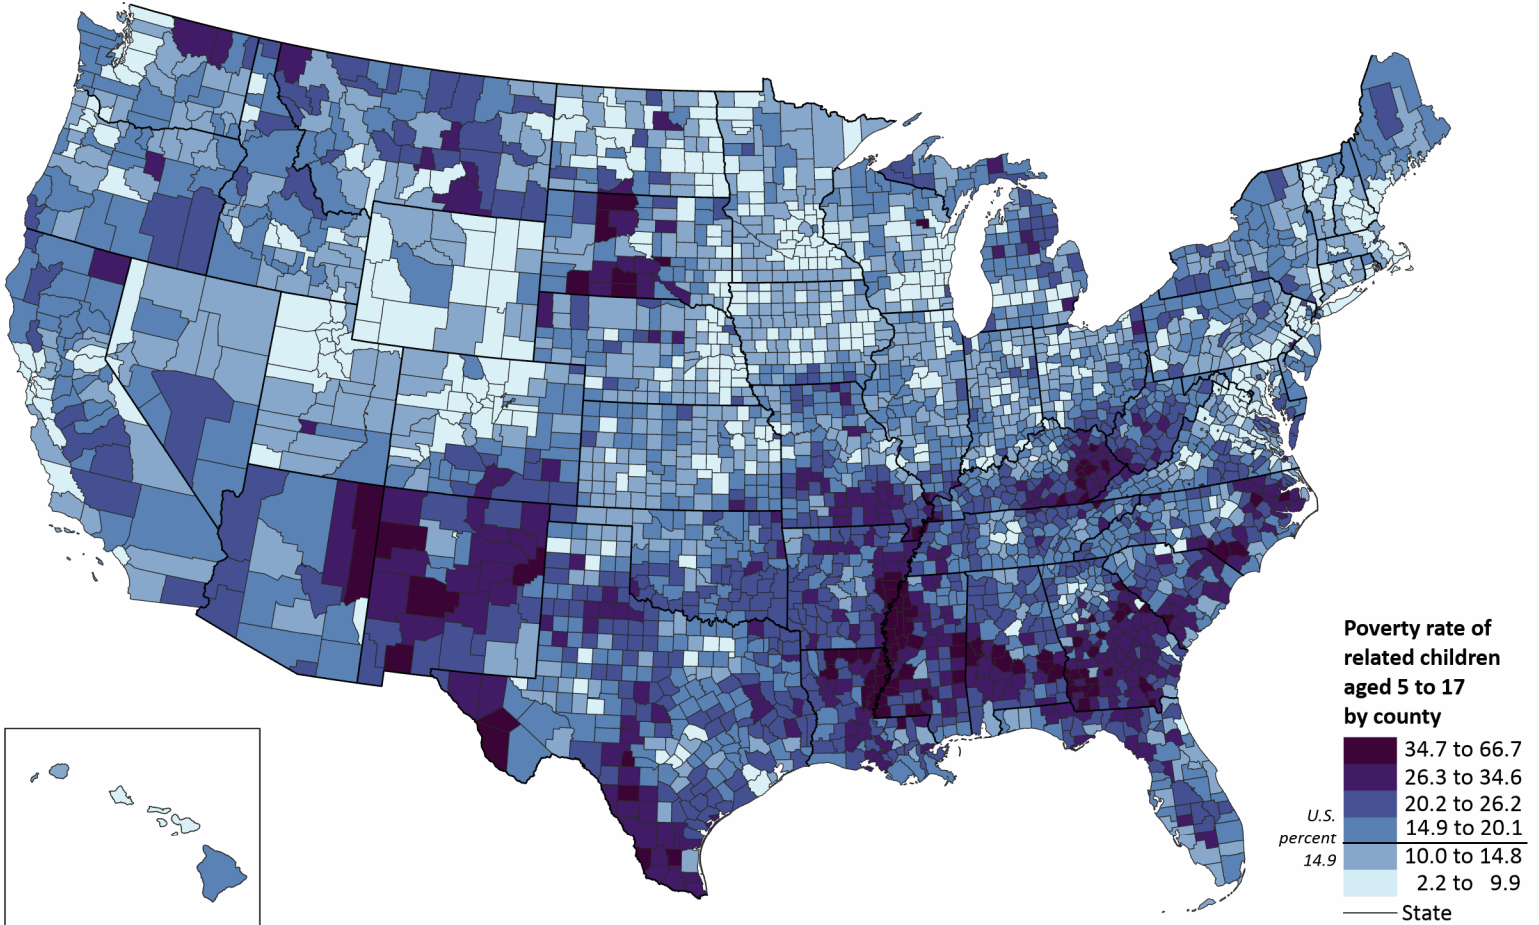

# Poverty Rate of the School-Age Population by County: 2020

**Poverty rate of  
related children  
aged 5 to 17  
by county**

Note: The data provided are indirect estimates produced by statistical model-based methods using sample survey, decennial census, and administrative data sources. The estimates contain error stemming from model error, sampling error, and nonsampling error.

Source: U.S. Census Bureau, Small Area Income and Poverty Estimates (SAIPE) Program, December 2021.