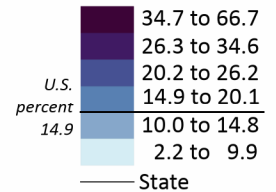

# Poverty Rate of the School-Age Population by County: 2020

**Poverty rate of  
related children  
aged 5 to 17  
by county**

Note: The data provided are indirect estimates produced by statistical model-based methods using sample survey, decennial census, and administrative data sources. The estimates contain error stemming from model error, sampling error, and nonsampling error.

Source: U.S. Census Bureau, Small Area Income and Poverty Estimates (SAIPE) Program, December 2021.