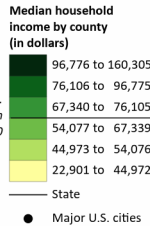

# Median Household Income of the Total Population From Washington, DC, to Boston, MA: 2020

*U.S. median*  
**\$67,340**

Source: U.S. Census Bureau, Small Area Income and Poverty Estimates (SAIPE) Program, December 2021.