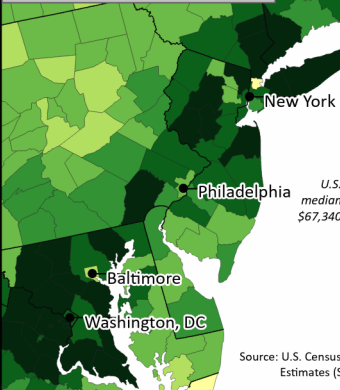

# Median Household Income of the Total Population From Washington, DC, to Boston, MA: 2020

*U.S. median*  
**\$67,340**

Source: U.S. Census Bureau, Small Area Income and Poverty Estimates (SAIPE) Program, December 2021.