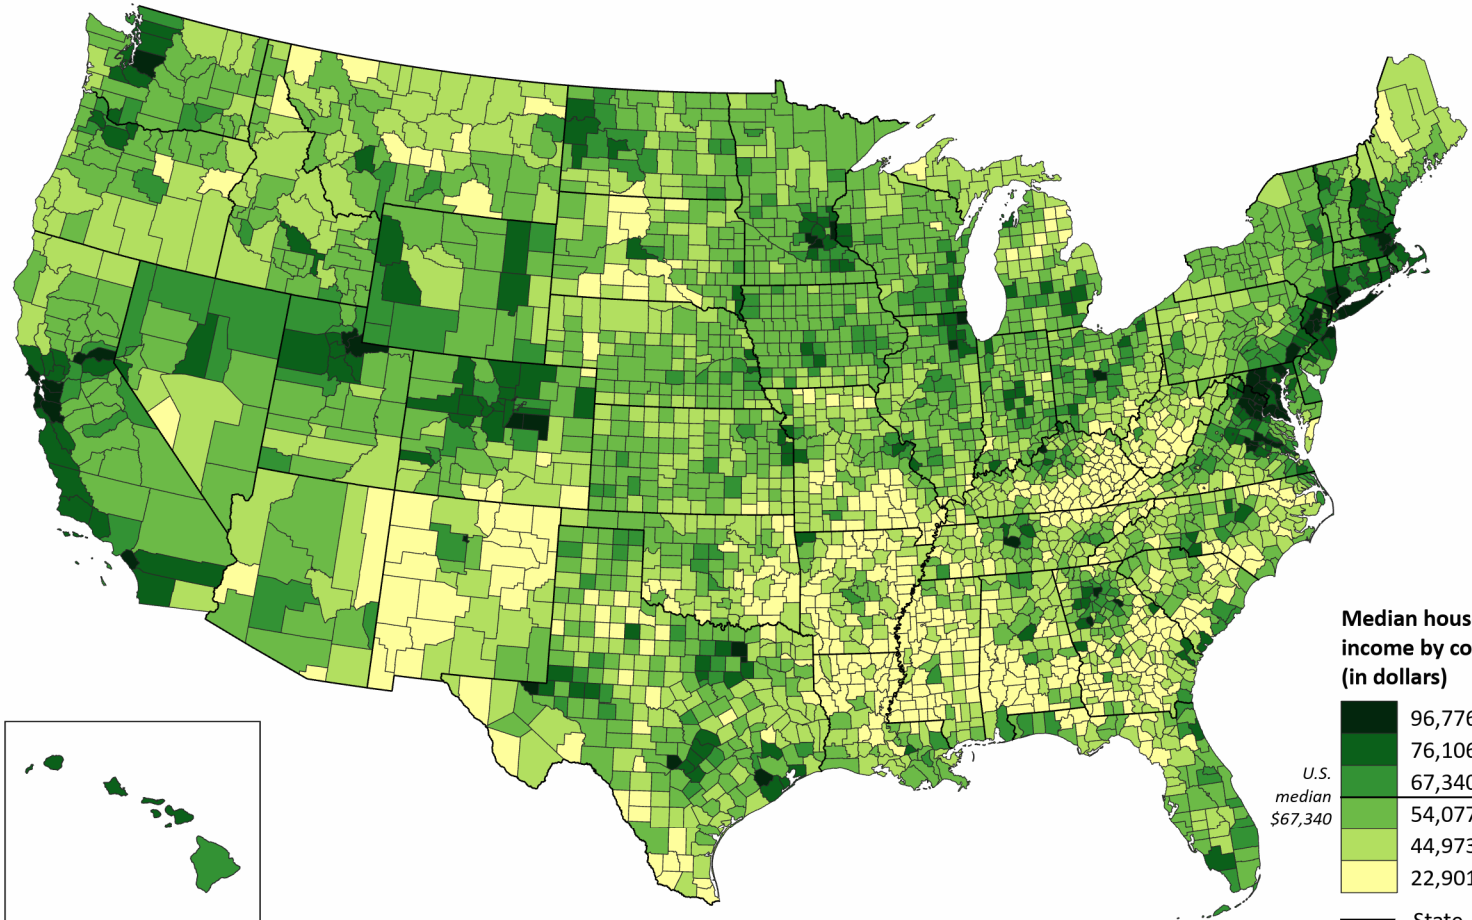

Median Household Income of the Total Population by County: 2020

Median household income by county (in dollars)

Note: The data provided are indirect estimates produced by statistical model-based methods using sample survey, decennial census, and administrative data sources. The estimates contain error stemming from model error, sampling error, and nonsampling error.

Source: U.S. Census Bureau, Small Area Income and Poverty Estimates (SAIPE) Program, December 2021.