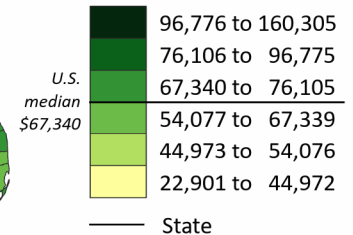

Median Household Income of the Total Population by County: 2020

Median household income by county (in dollars)

Note: The data provided are indirect estimates produced by statistical model-based methods using sample survey, decennial census, and administrative data sources. The estimates contain error stemming from model error, sampling error, and nonsampling error.

Source: U.S. Census Bureau, Small Area Income and Poverty Estimates (SAIPE) Program, December 2021.