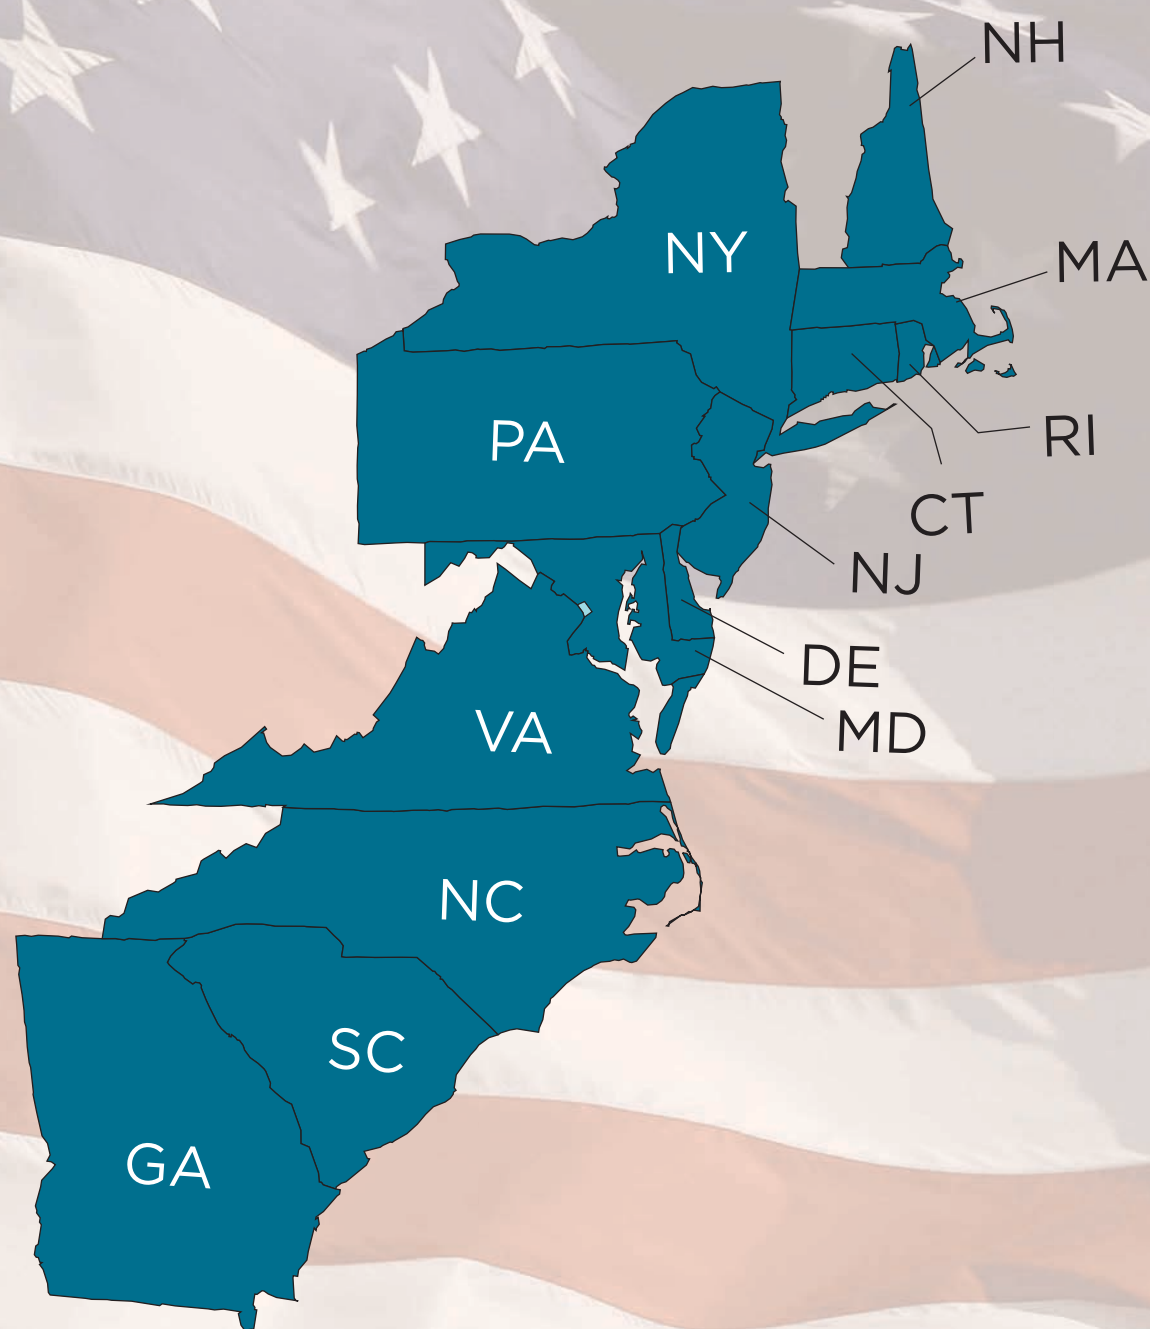

Happy 245th Birthday, America!

State Population of the Original 13 Colonies

	1790 Census America's first census	2020 Census America's most recent census
Connecticut	237,946	3,605,944
Delaware	59,096	989,948
Georgia	82,548	10,711,908
Maryland	319,728	6,177,224
Massachusetts	378,787	7,029,917
New Hampshire	141,885	1,377,529
New Jersey	184,139	9,288,994
New York	340,120	20,201,249
North Carolina	393,751	10,439,388
Pennsylvania	434,373	13,002,700
Rhode Island	68,825	1,097,379
South Carolina	249,073	5,118,425
Virginia	691,737	8,631,393

Note: Some state population values for the 1790 Census vary across different pieces of historical documentation due to corrections or other factors. The map uses current state boundaries and is not meant to represent the boundaries of the colonies at the time of independence.