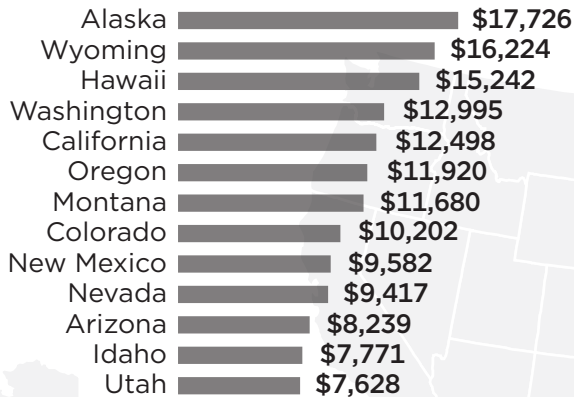

U.S. School System Spending Per Pupil by Region

Nationwide average school spending per pupil: \$12,612

MIDWEST

Average per pupil current spending: **\$12,773**

NORTHEAST

Average per pupil current spending: **\$19,953**

WEST

Average per pupil current spending: **\$11,582**

SOUTH

Average per pupil current spending: **\$10,285**