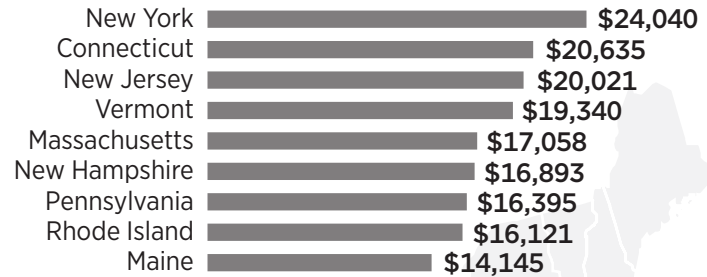

U.S. School System Spending Per Pupil by Region

Nationwide average school spending per pupil: \$12,612

MIDWEST

Average per pupil current spending: **\$12,773**

NORTHEAST

Average per pupil current spending: **\$19,953**

WEST

Average per pupil current spending: **\$11,582**

SOUTH

Average per pupil current spending: **\$10,285**