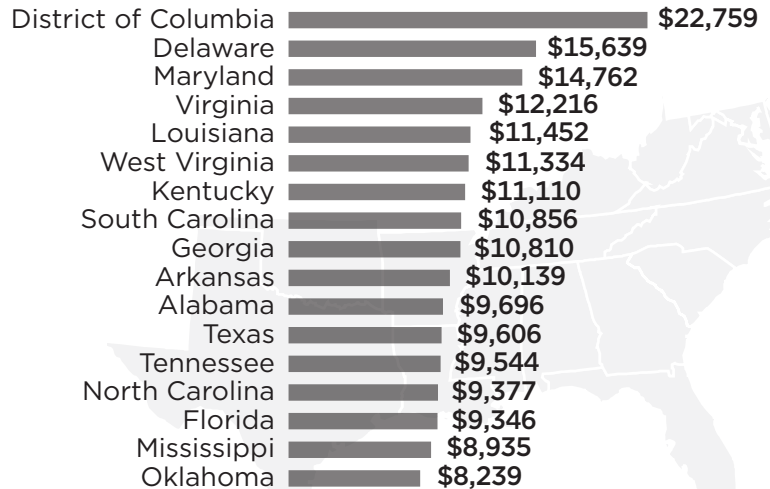

U.S. School System Spending Per Pupil by Region

Nationwide average school spending per pupil: \$12,612

MIDWEST

Average per pupil current spending: **\$12,773**

NORTHEAST

Average per pupil current spending: **\$19,953**

WEST

Average per pupil current spending: **\$11,582**

SOUTH

Average per pupil current spending: **\$10,285**