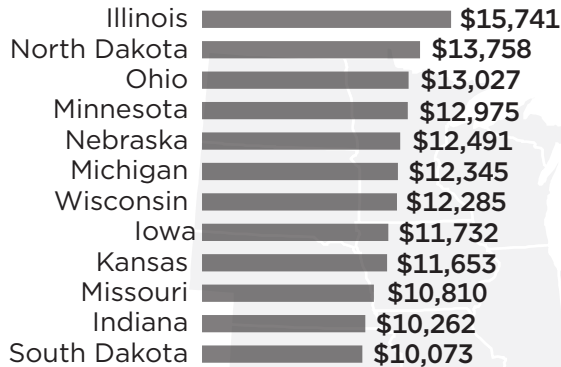

U.S. School System Spending Per Pupil by Region

Nationwide average school spending per pupil: \$12,612

MIDWEST

Average per pupil current spending: **\$12,773**

NORTHEAST

Average per pupil current spending: **\$19,953**

WEST

Average per pupil current spending: **\$11,582**

SOUTH

Average per pupil current spending: **\$10,285**