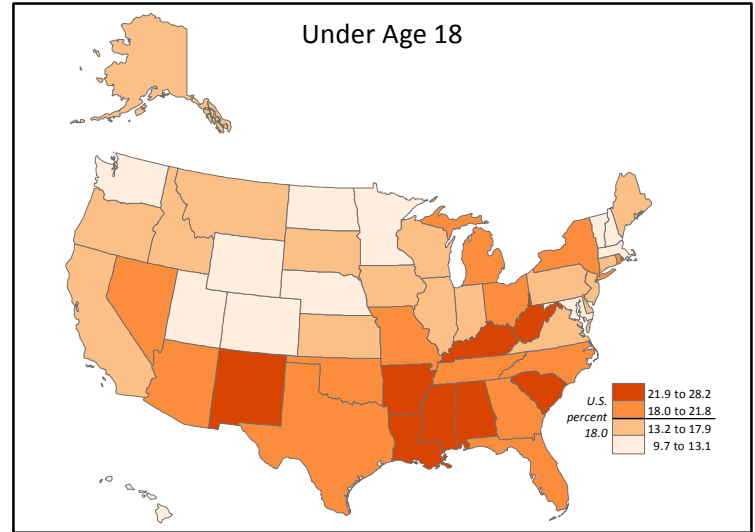

Poverty Rates By State: 2018

Note: The data provided are indirect estimates produced by statistical model-based methods using sample survey, decennial census, and administrative data sources. The estimates contain error stemming from model error, sampling error, and nonsampling error.

Source: U.S. Census Bureau, Small Area Income and Poverty Estimates (SAIPE) Program, Dec. 2019