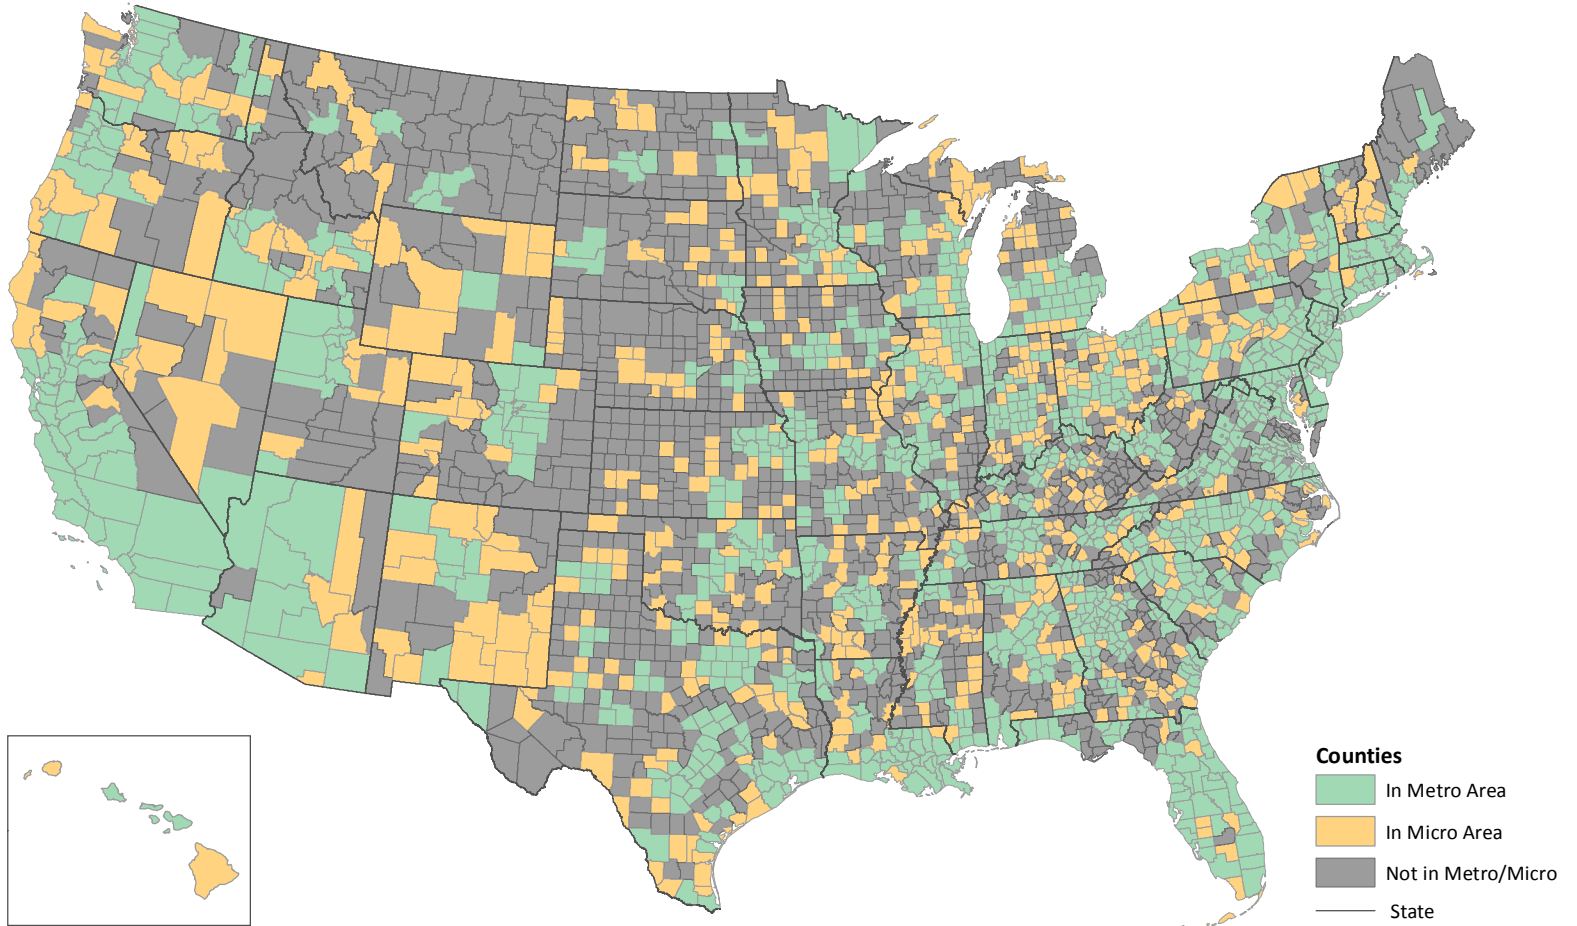

## Counties by Metro/Micro Area Status: 2018

Note: Metropolitan and micropolitan statistical areas defined by the Office of Management and Budget as of September 2018, using U.S. Census Bureau county boundaries effective as of July 2015.

Source: U.S. Census Bureau, Small Area Income and Poverty Estimates (SAIPE) Program, Dec. 2019