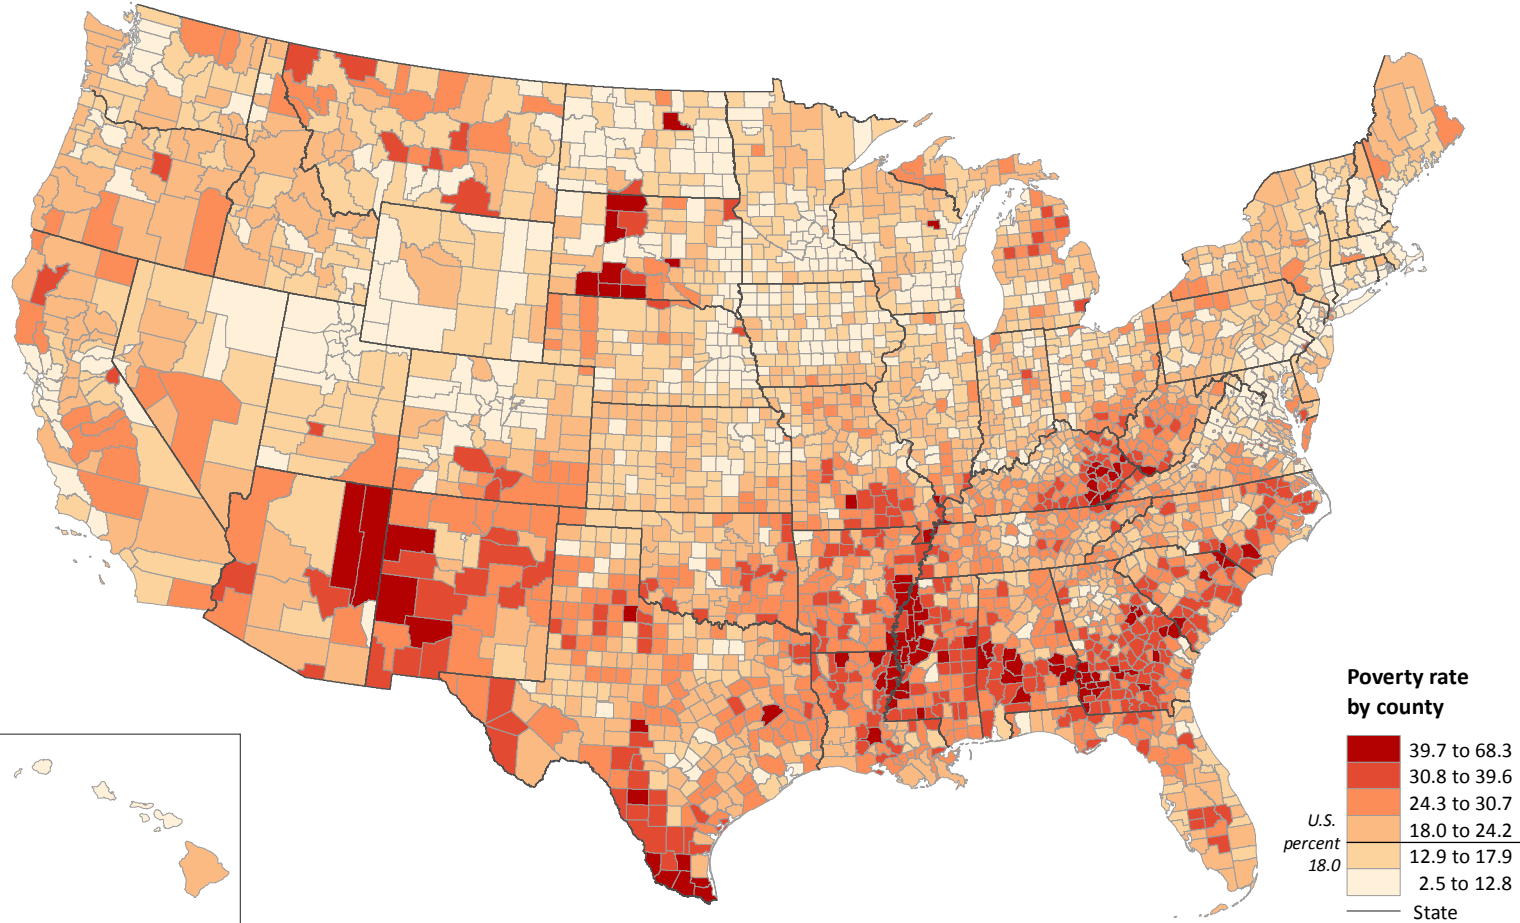

Poverty Rate of the Population Under 18 by County: 2018

Note: The data provided are indirect estimates produced by statistical model-based methods using sample survey, decennial census, and administrative data sources. The estimates contain error stemming from model error, sampling error, and nonsampling error.

Source: U.S. Census Bureau, Small Area Income and Poverty Estimates (SAIPE) Program, Dec. 2019