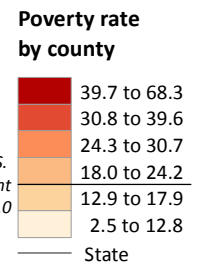

Poverty Rate of the Population Under 18 by County: 2018

Note: The data provided are indirect estimates produced by statistical model-based methods using sample survey, decennial census, and administrative data sources. The estimates contain error stemming from model error, sampling error, and nonsampling error.

Source: U.S. Census Bureau, Small Area Income and Poverty Estimates (SAIPE) Program, Dec. 2019