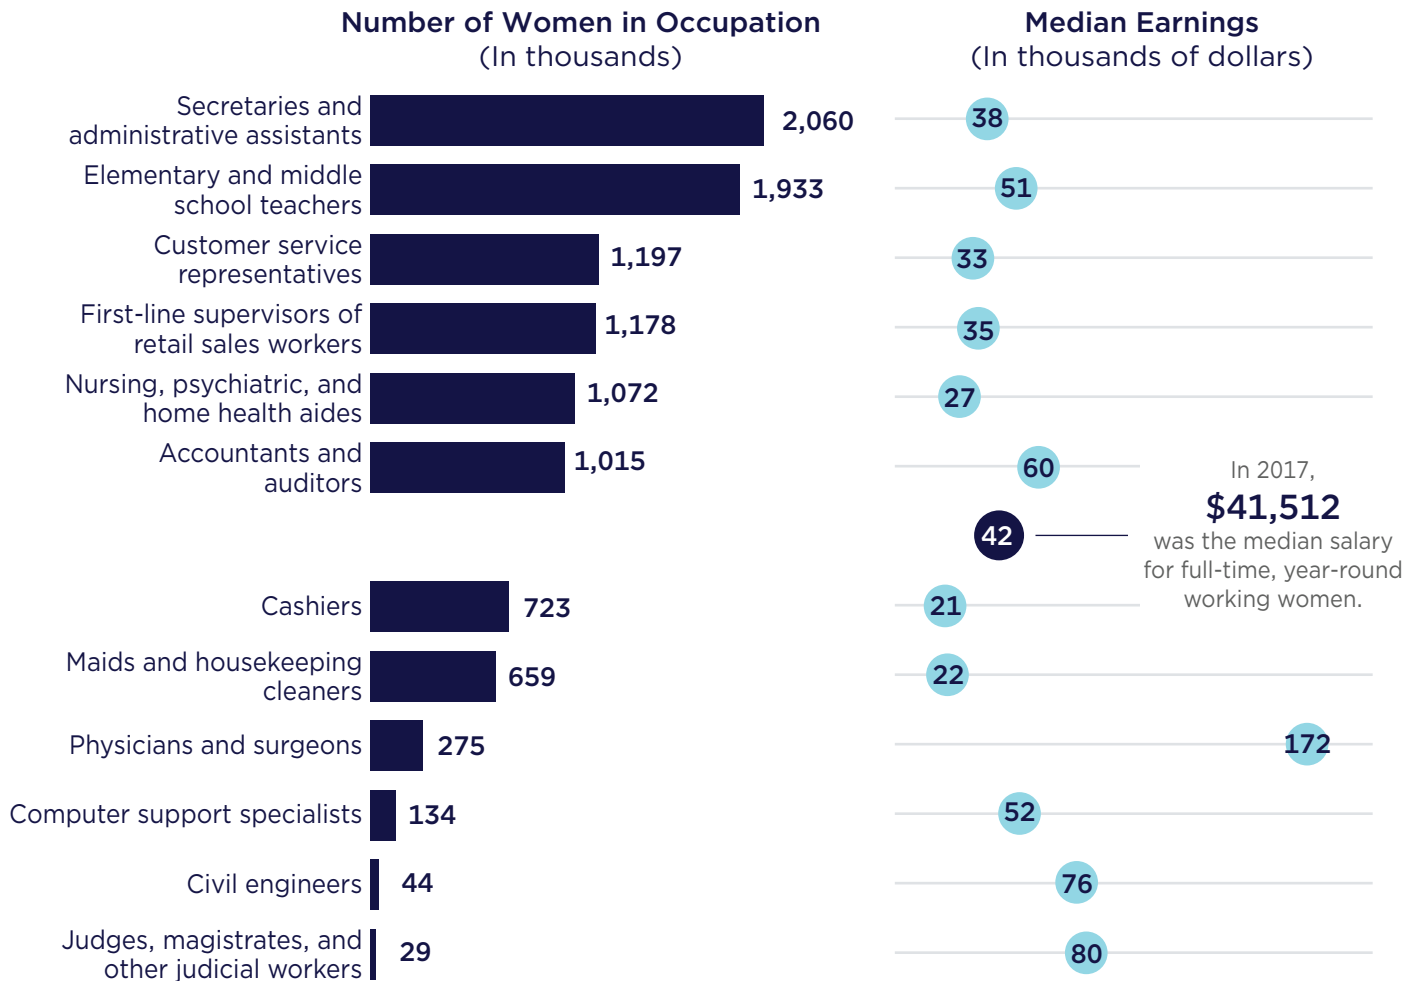

Women at Work

Employment and Median Earnings by Selected Occupations of Full-Time, Year-Round Female Workers

In 2017,
47,118,487
women worked
full-time,
year-round.