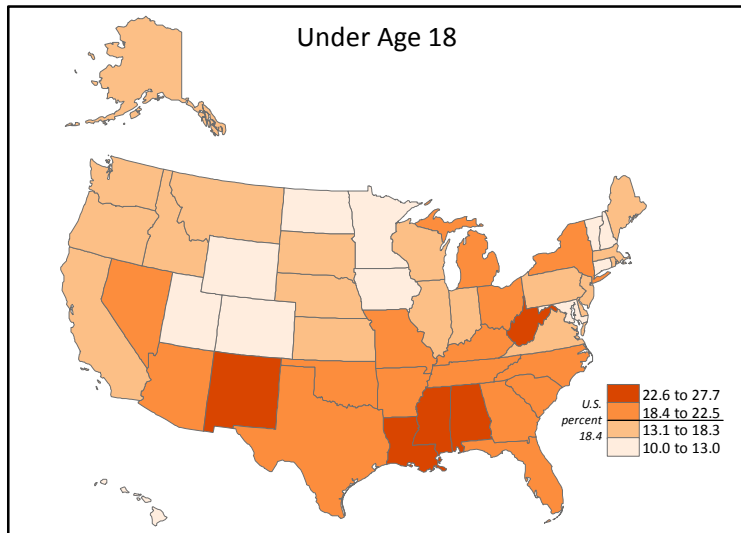

Poverty Rates By State: 2017

Note: The data provided are indirect estimates produced by statistical model-based methods using sample survey, decennial census, and administrative data sources. The estimates contain error stemming from model error, sampling error, and nonsampling error.

Source: U.S. Census Bureau, Small Area Income and Poverty Estimates (SAIPE) Program, Dec. 2018