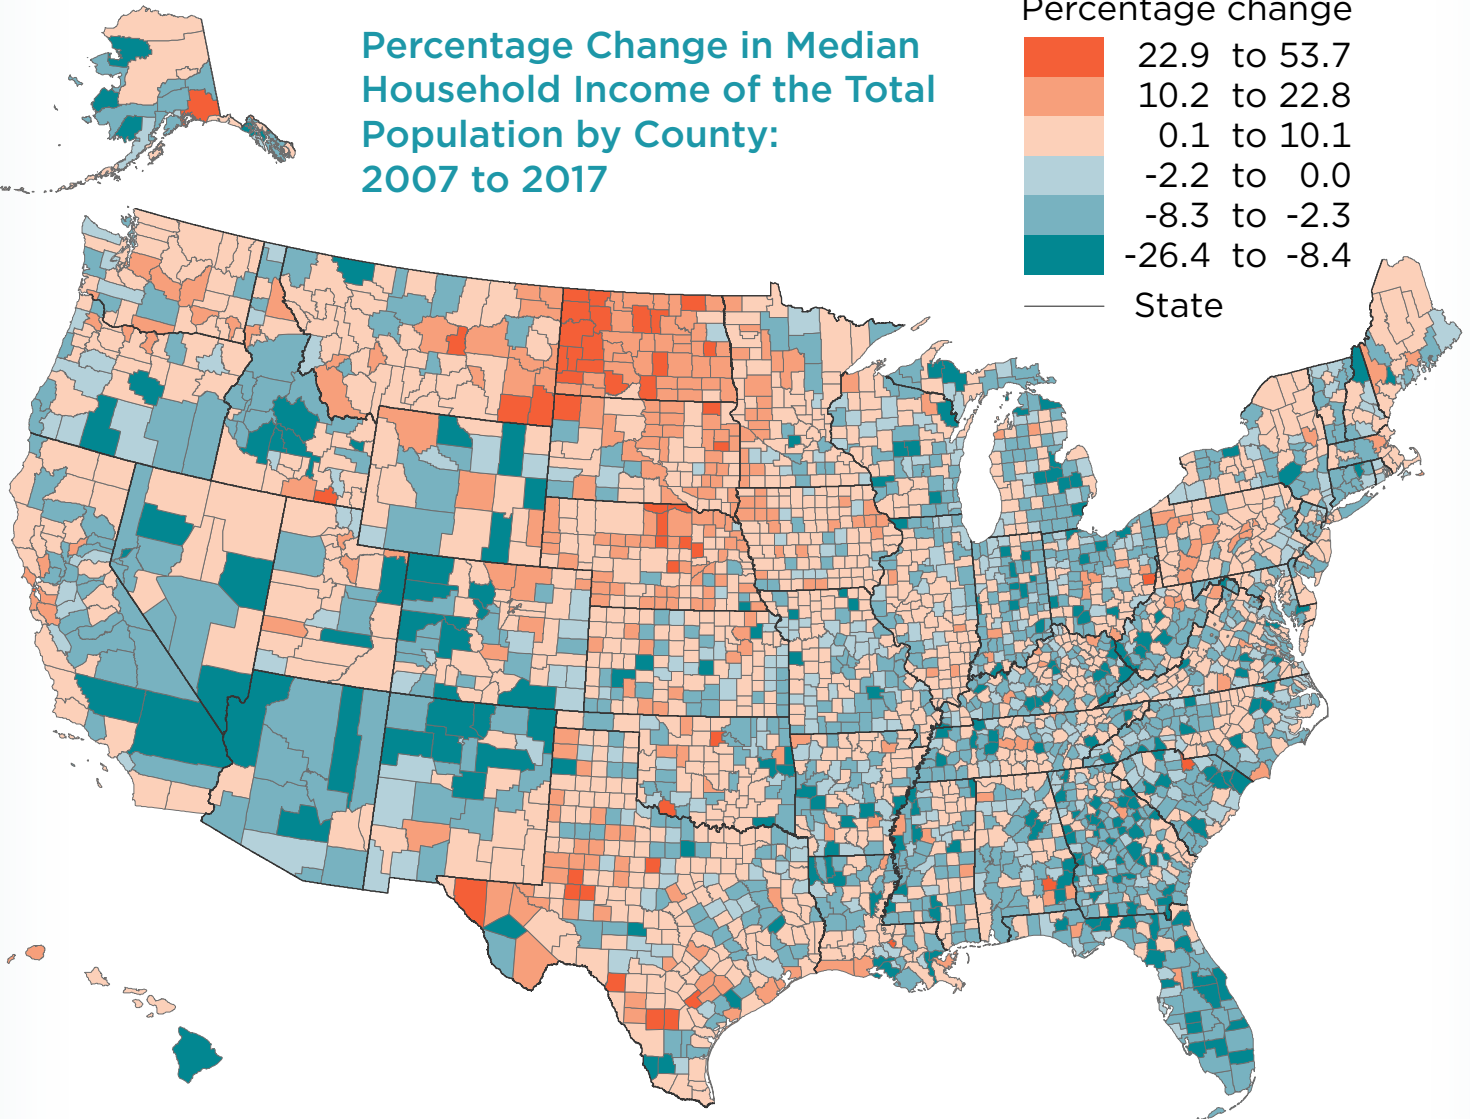

Income Increases in More Counties

Percentage Change in Median Household Income of the Total Population by County: 2007 to 2017

Percentage change

For this analysis, all values were adjusted for inflation using the national Consumer Price Index for All Urban Consumers.