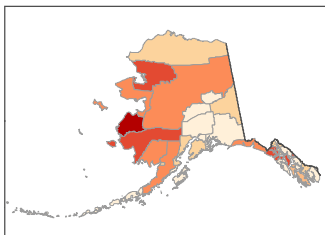

Poverty Rates of the Population Under 18 by County: 2016

Poverty rate by county

Note: The data provided are indirect estimates produced by statistical model-based methods using sample survey, decennial census, and administrative data sources. The estimates contain error stemming from model error, sampling error, and nonsampling error.
Source: U.S. Census Bureau, Small Area Income and Poverty Estimates (SAIPE) Program, Nov. 2017