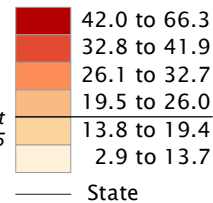

Poverty Rates of the Population Under 18 by County: 2016

Poverty rate by county

Note: The data provided are indirect estimates produced by statistical model-based methods using sample survey, decennial census, and administrative data sources. The estimates contain error stemming from model error, sampling error, and nonsampling error.
Source: U.S. Census Bureau, Small Area Income and Poverty Estimates (SAIPE) Program, Nov. 2017