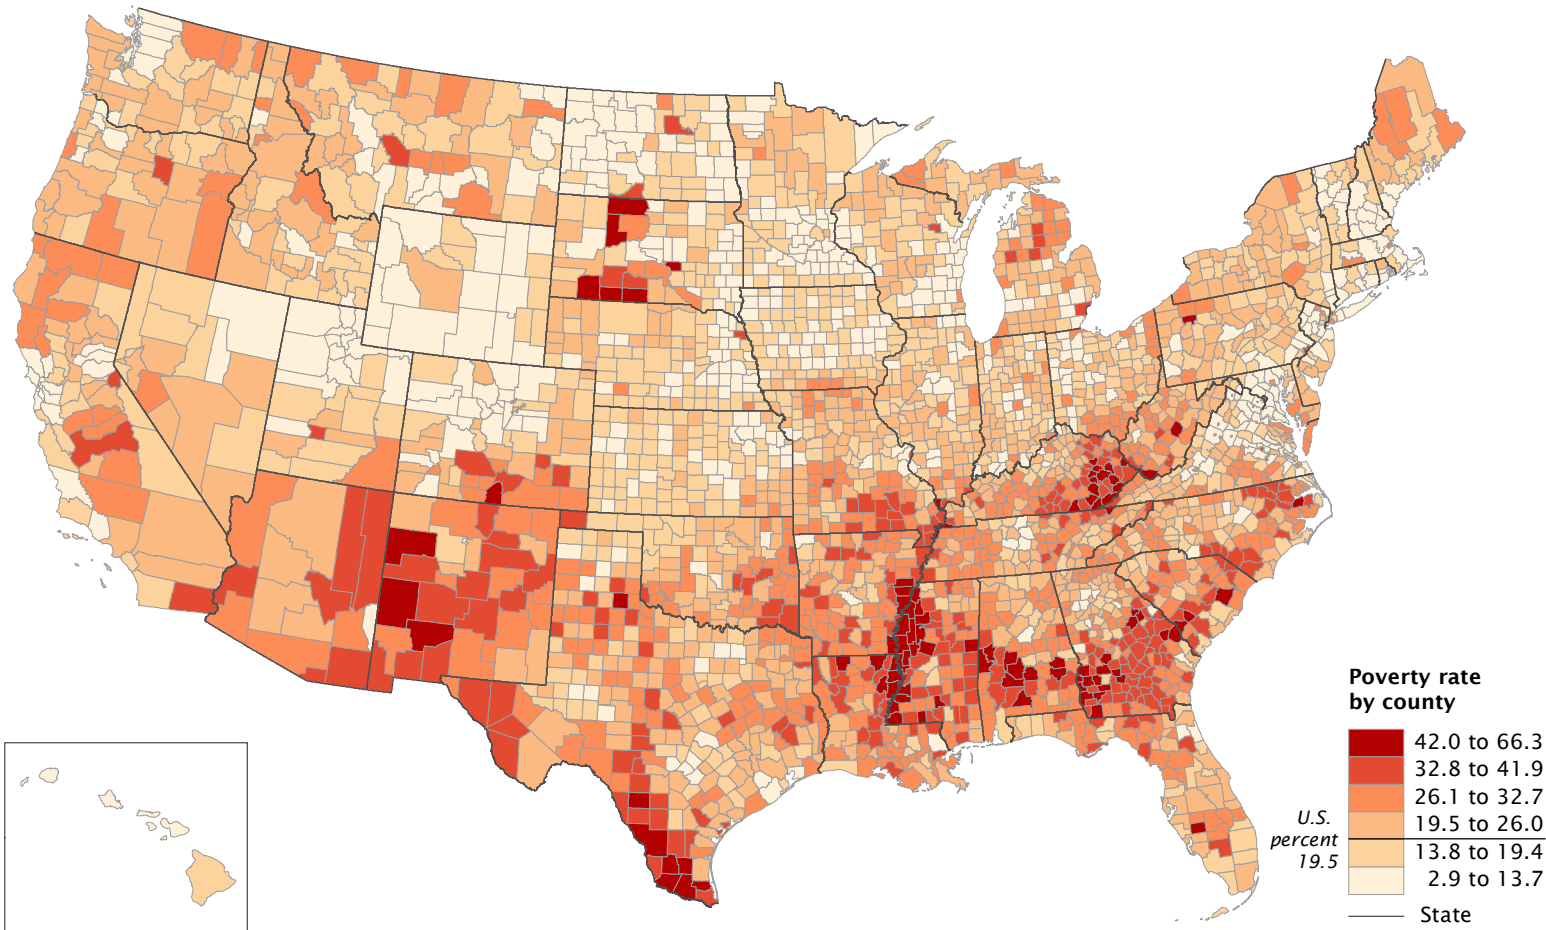

Poverty Rates of the Population Under 18 by County: 2016

Poverty rate by county

Note: The data provided are indirect estimates produced by statistical model-based methods using sample survey, decennial census, and administrative data sources. The estimates contain error stemming from model error, sampling error, and nonsampling error.
Source: U.S. Census Bureau, Small Area Income and Poverty Estimates (SAIPE) Program, Nov. 2017