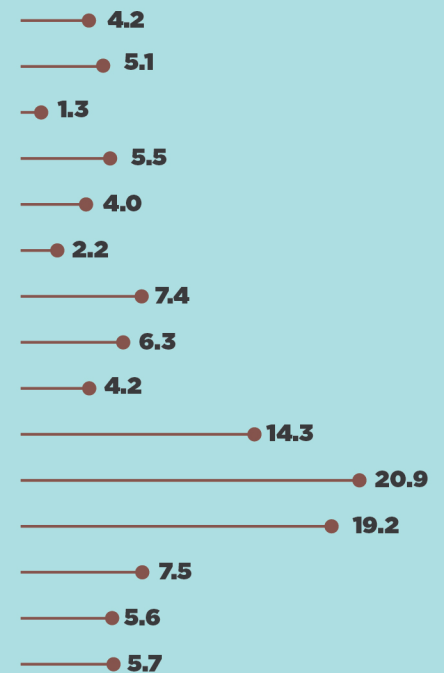

Passenger Car Rental Establishments

Top 15 Cities

CAR RENTAL ESTABLISHMENTS

ESTABLISHMENTS

Per 100,000 residents (estimated)

¹ "Paradise Census Designated Place" includes Las Vegas strip and nearby areas. Population data based on 2010 Census, as 2012 population estimates are available for incorporated places only.

² "Nashville-Davidson (balance)" excludes satellite cities of Nashville, such as Belle Meade, Berry Hill, etc.