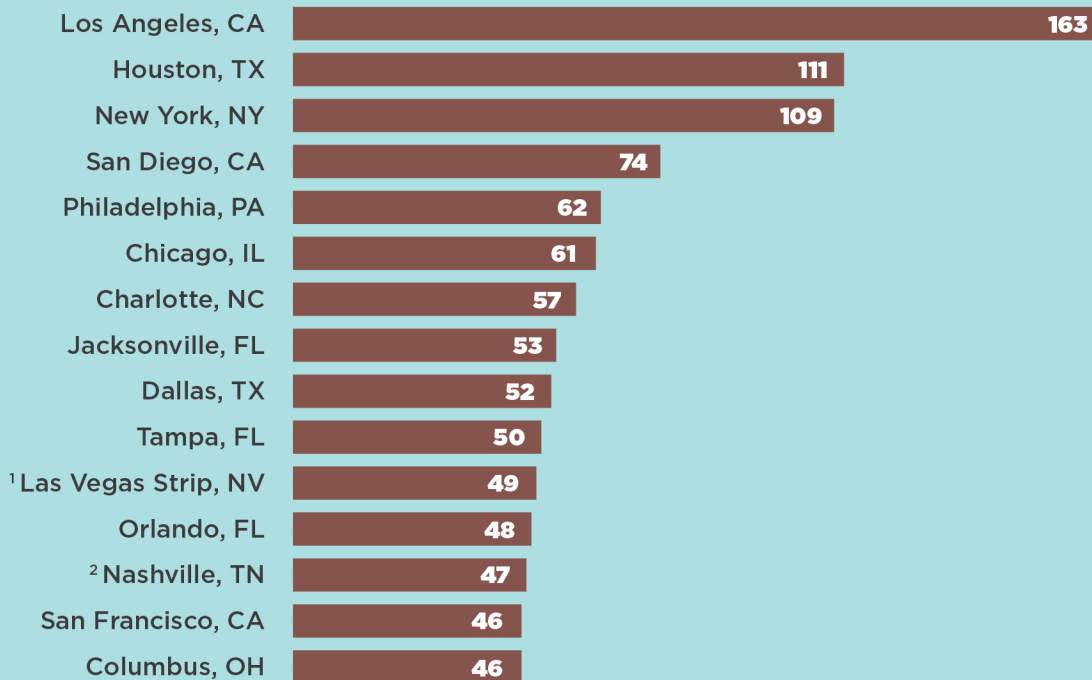

Passenger Car Rental Establishments

Top 15 Cities

CAR RENTAL ESTABLISHMENTS

ESTABLISHMENTS

Per 100,000 residents (estimated)

¹ "Paradise Census Designated Place" includes Las Vegas strip and nearby areas. Population data based on 2010 Census, as 2012 population estimates are available for incorporated places only.

² "Nashville-Davidson (balance)" excludes satellite cities of Nashville, such as Belle Meade, Berry Hill, etc.