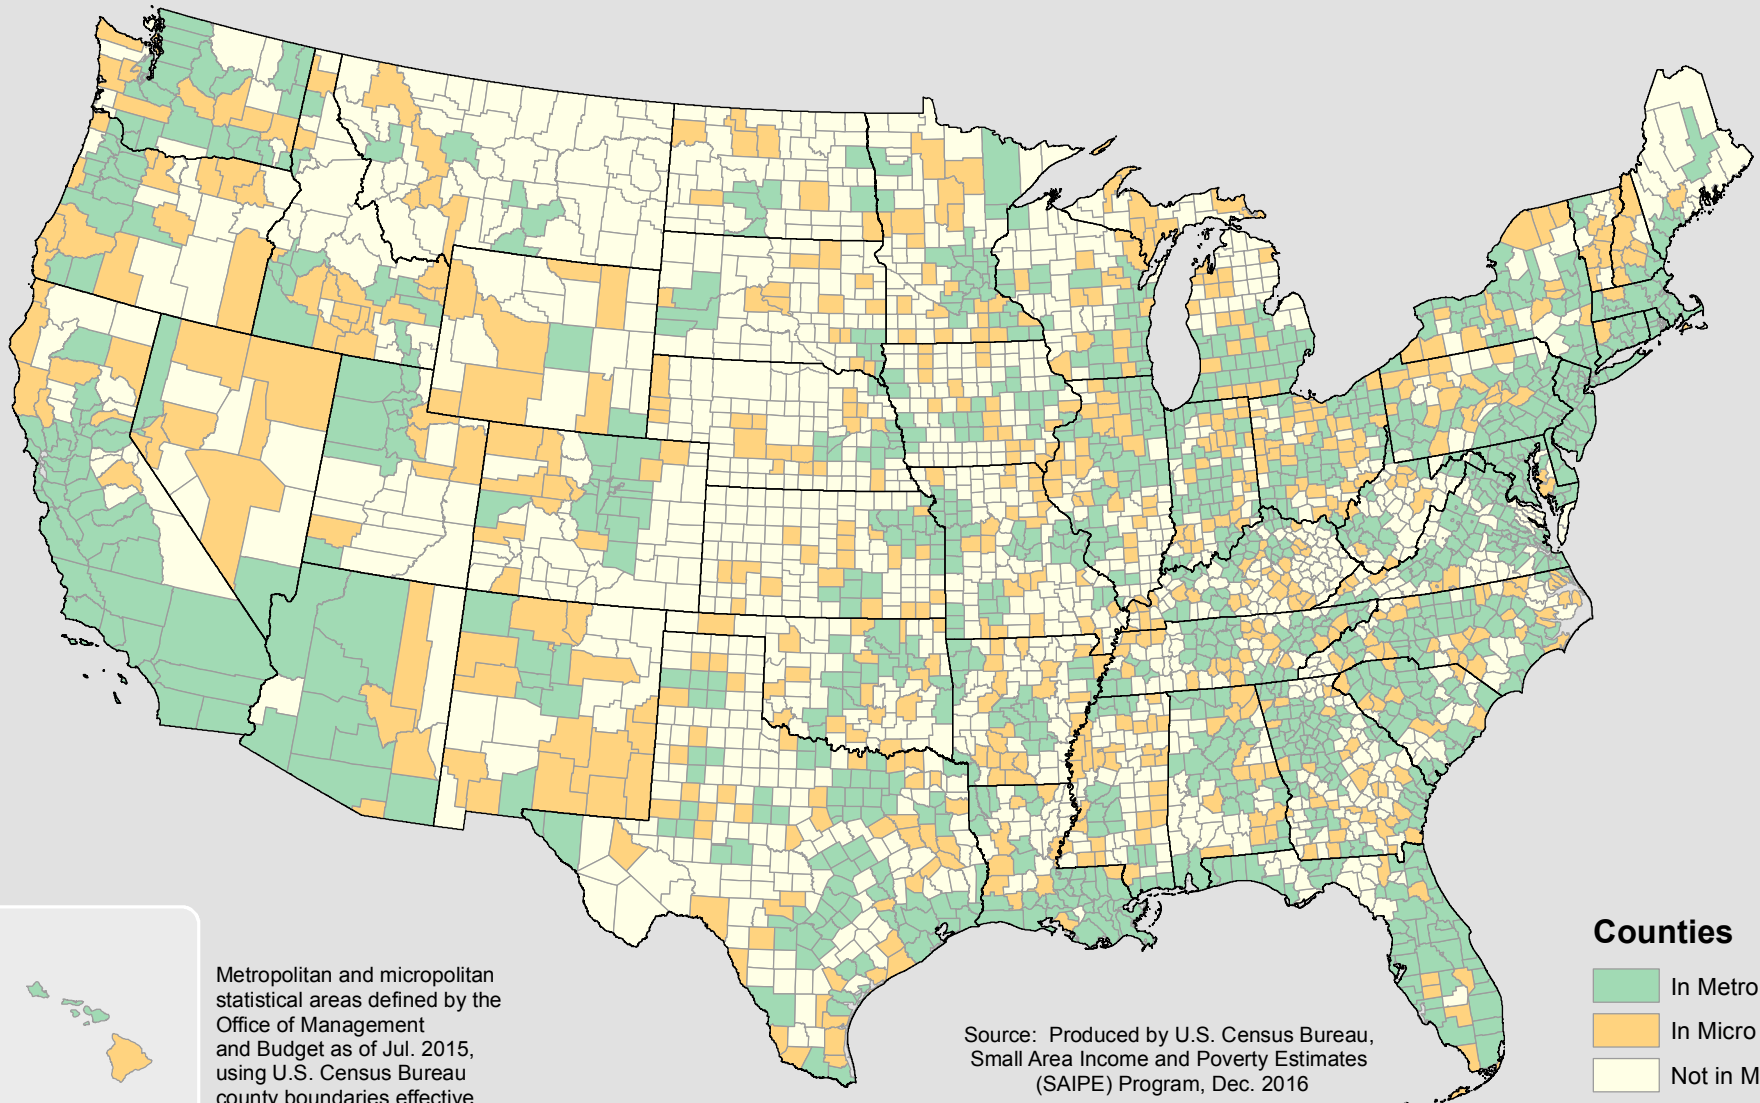

# Counties by Metro/Micro Area Status: 2015

Metropolitan and micropolitan statistical areas defined by the Office of Management and Budget as of Jul. 2015, using U.S. Census Bureau county boundaries effective as of Jan. 2013

Source: Produced by U.S. Census Bureau, Small Area Income and Poverty Estimates (SAIPE) Program, Dec. 2016