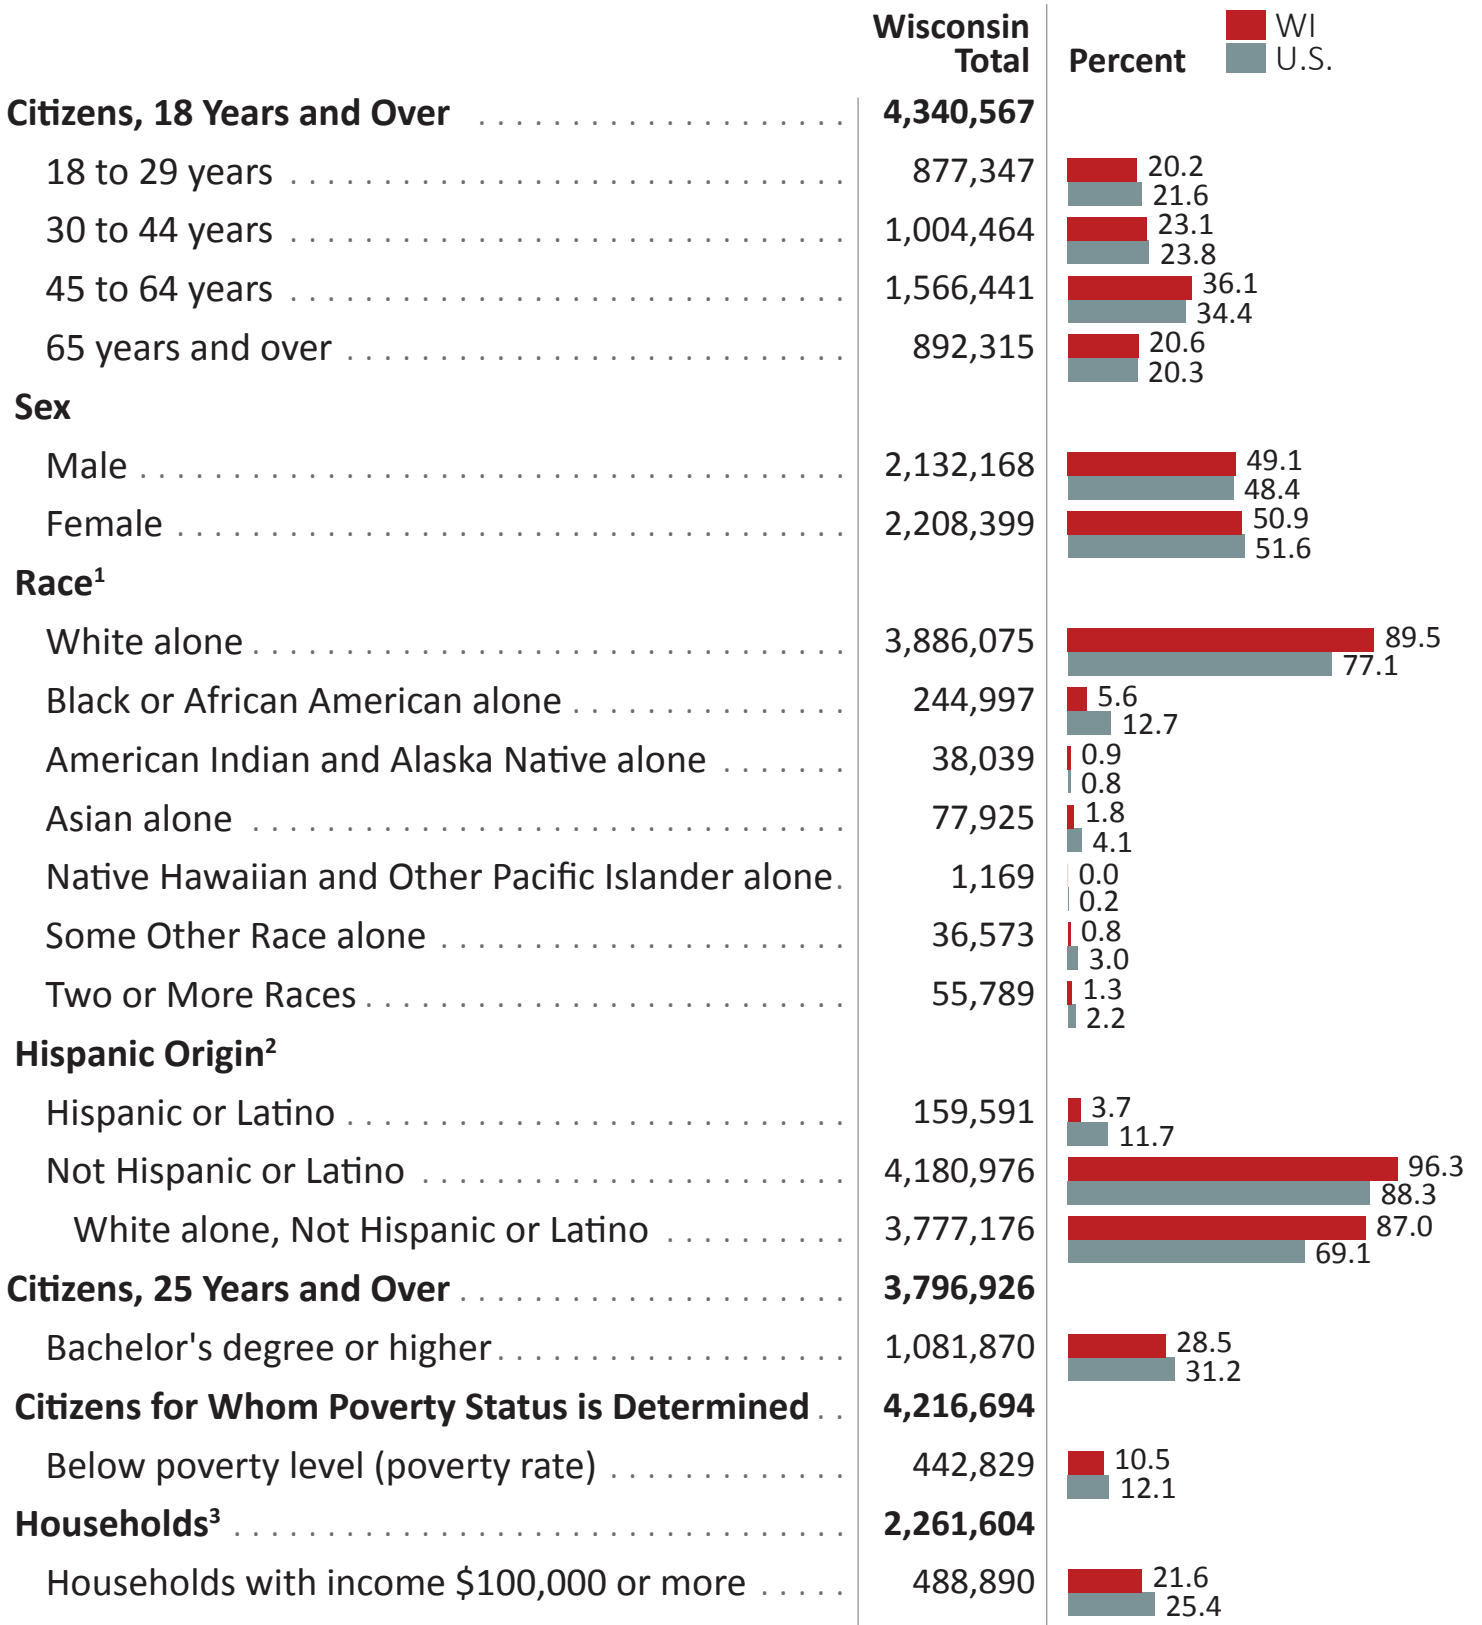

Citizen Voting-Age Population

Selected Characteristics: Wisconsin

¹ Except where noted, "race" refers to people reporting only one race.

² Hispanic refers to the ethnicity category and may be of any race.

³ Households with citizen householders.