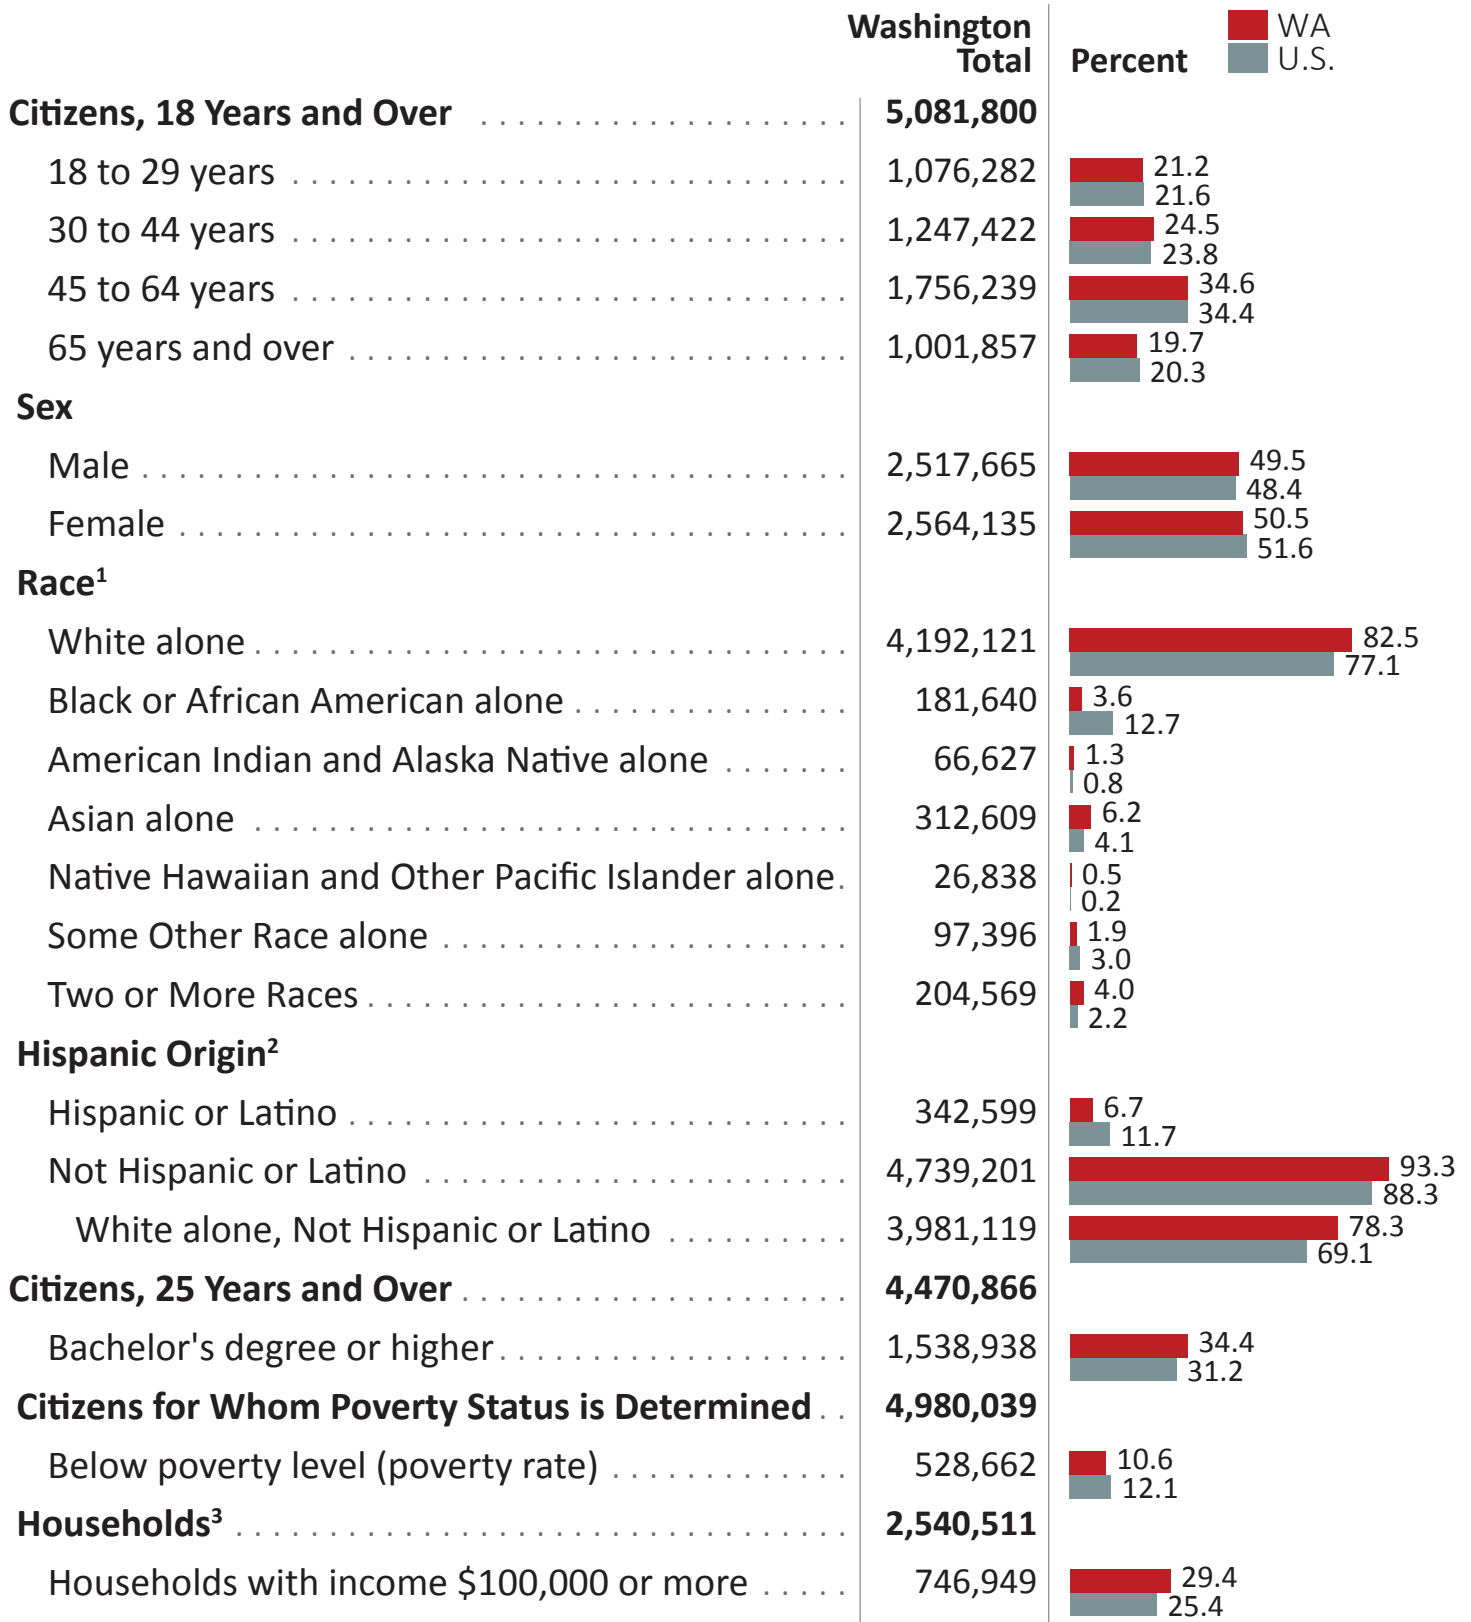

Citizen Voting-Age Population

Selected Characteristics: Washington

¹ Except where noted, "race" refers to people reporting only one race.

² Hispanic refers to the ethnicity category and may be of any race.

³ Households with citizen householders.