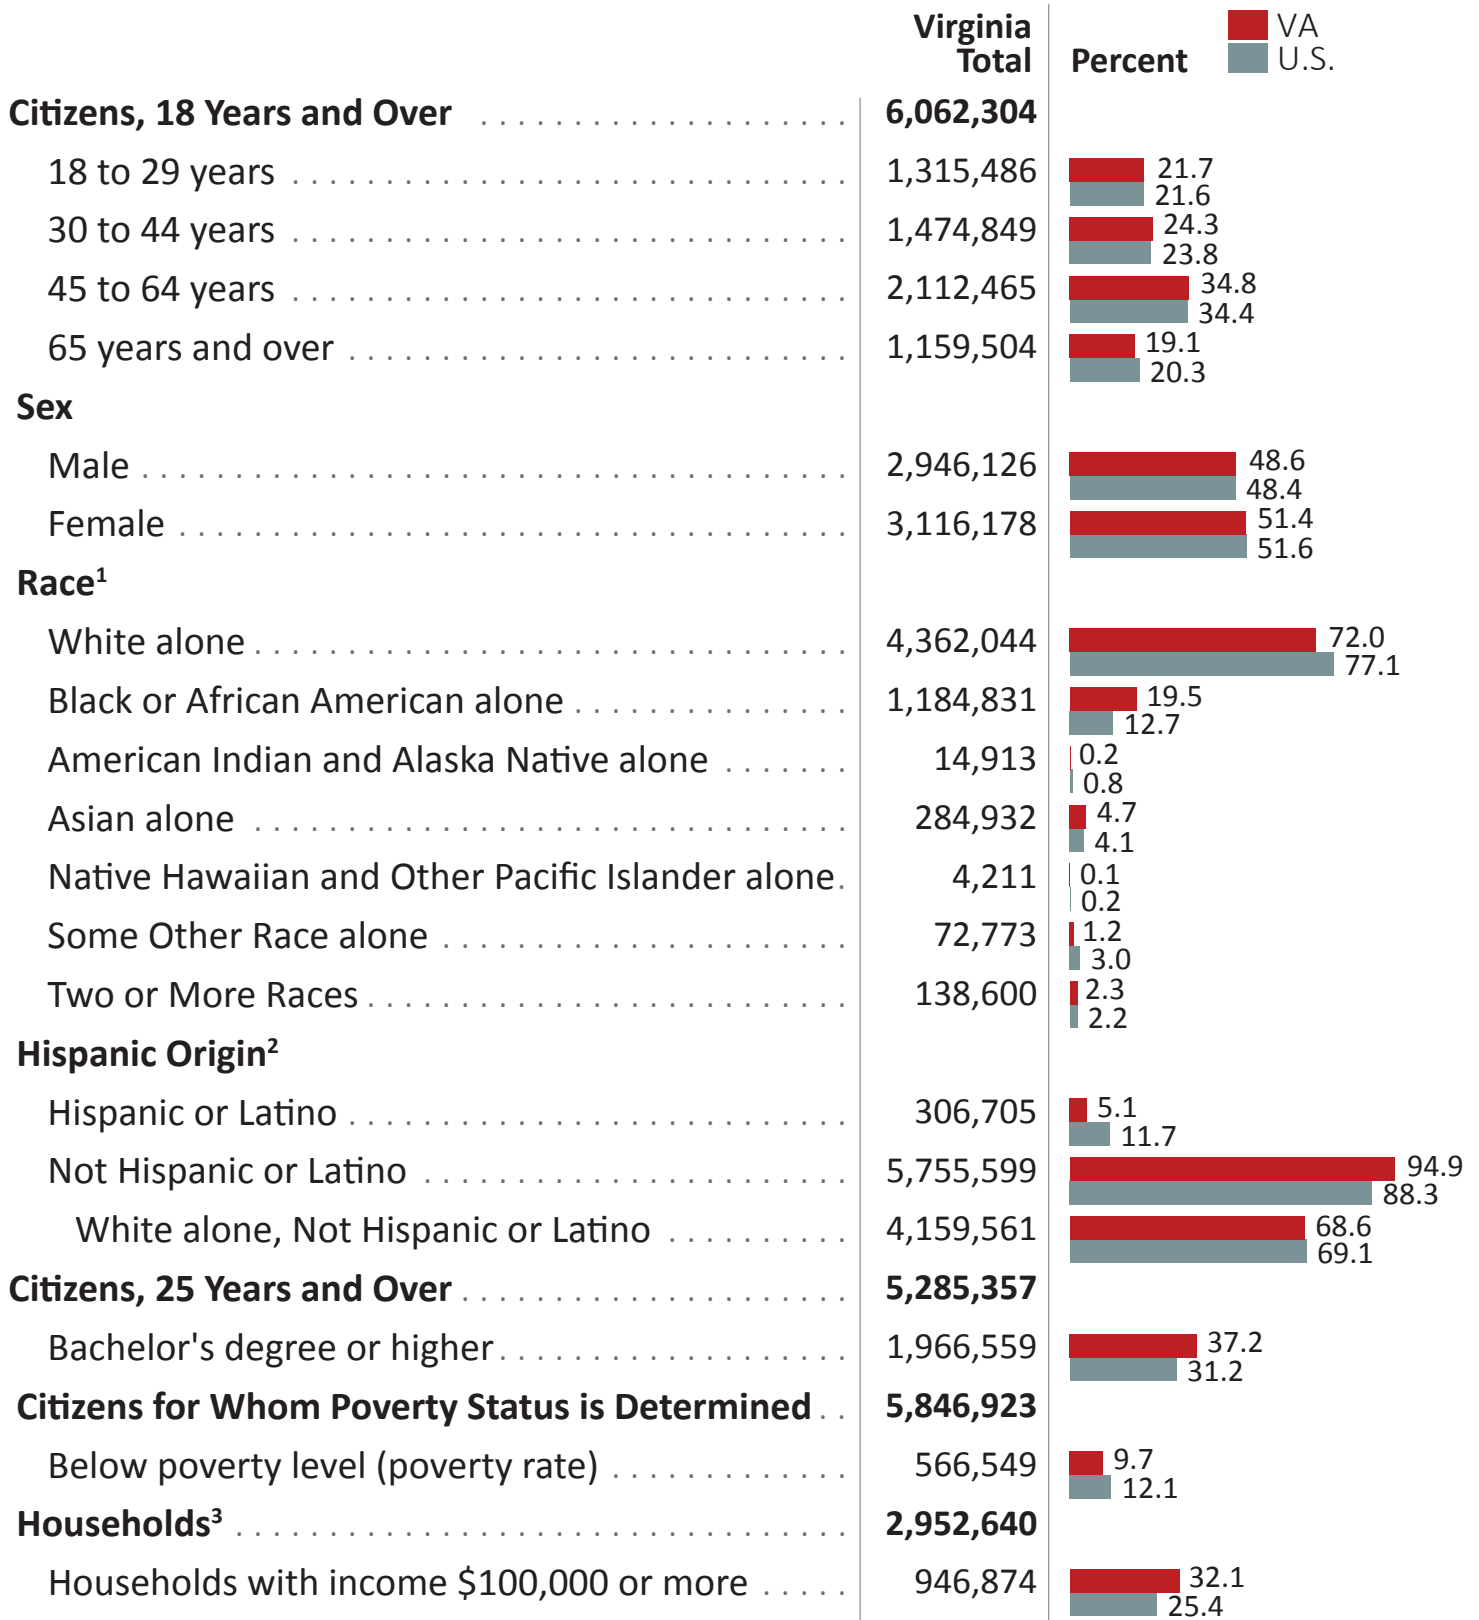

Citizen Voting-Age Population

Selected Characteristics: Virginia

¹ Except where noted, "race" refers to people reporting only one race.

² Hispanic refers to the ethnicity category and may be of any race.

³ Households with citizen householders.