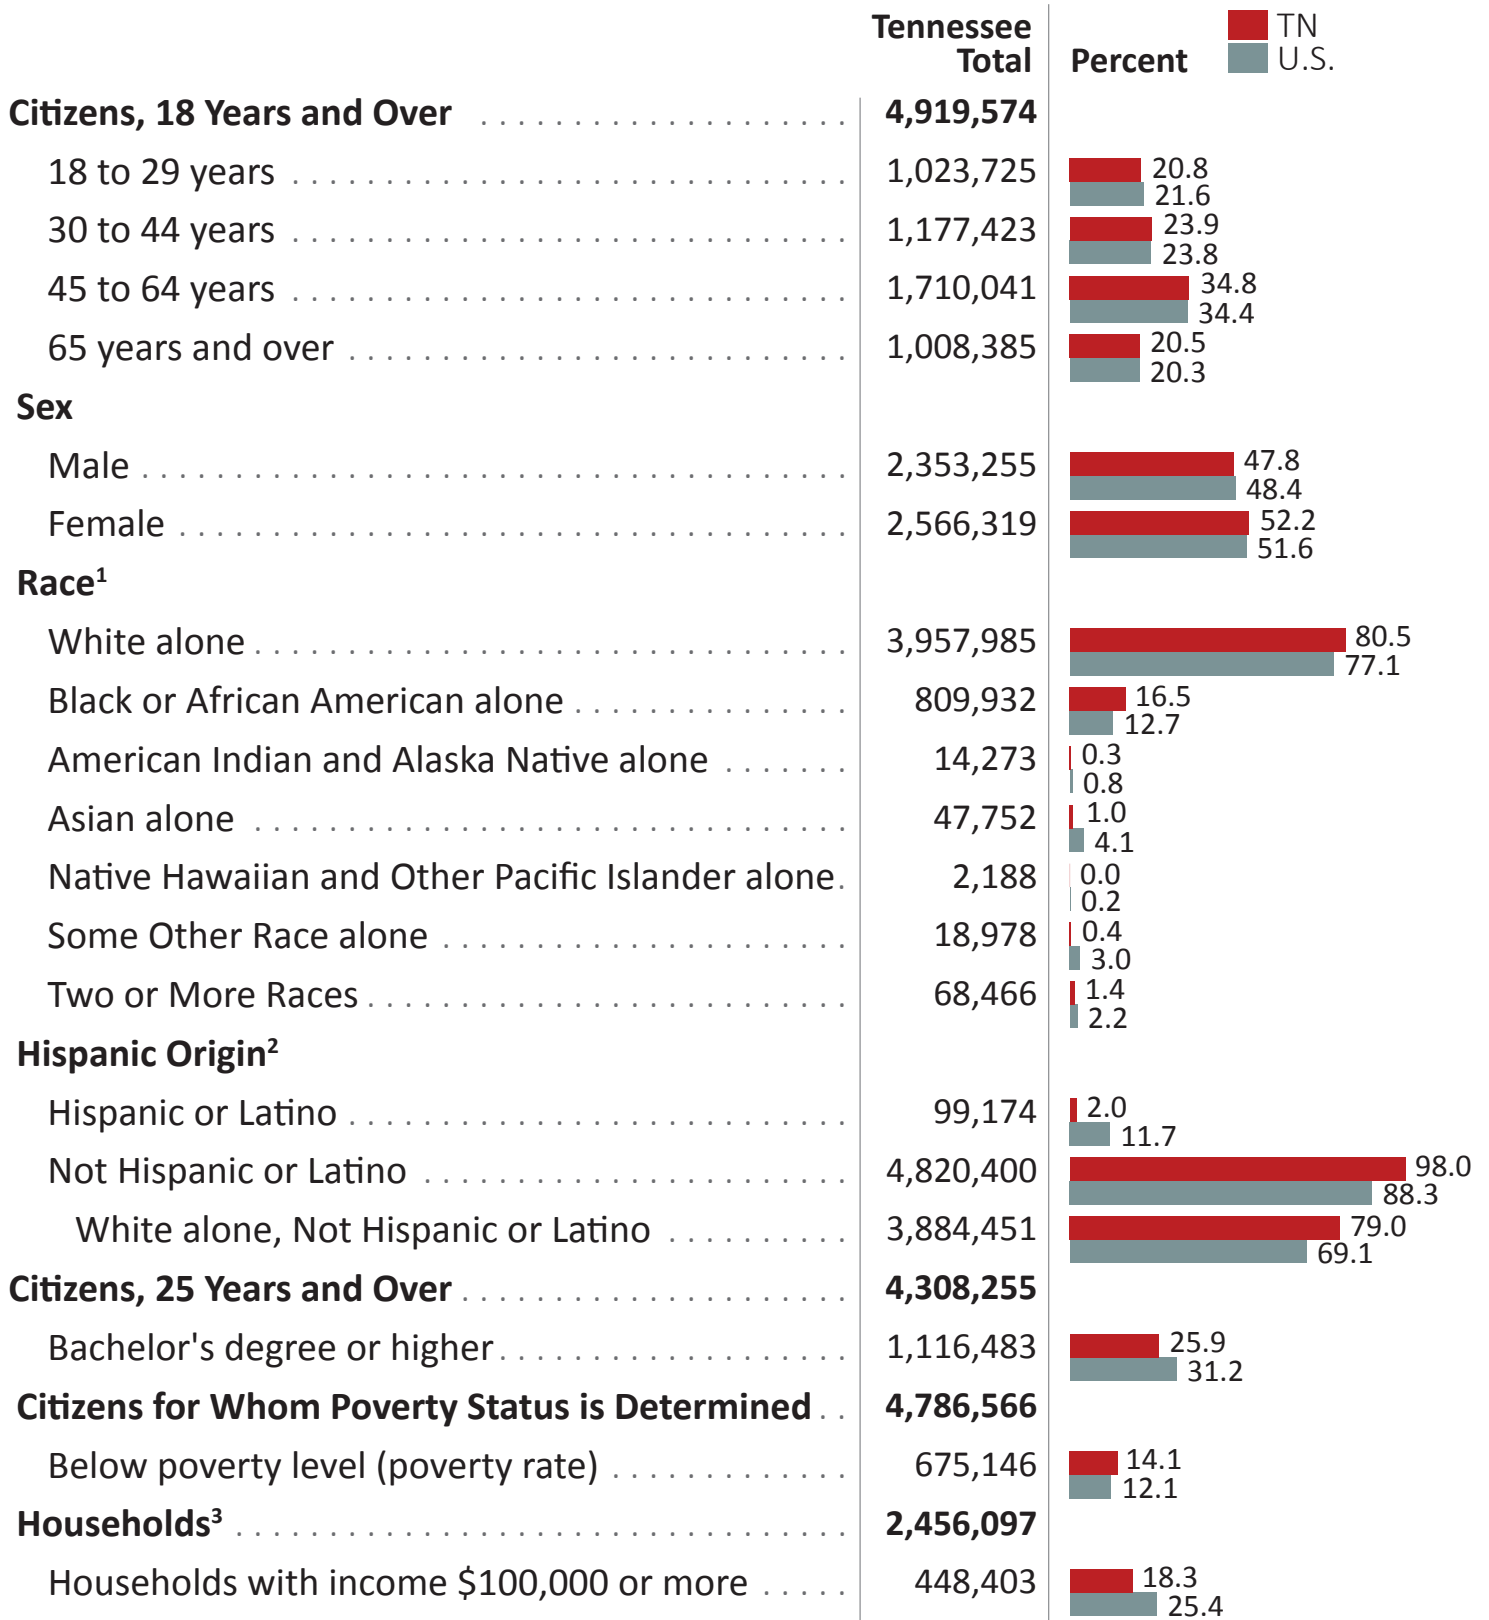

Citizen Voting-Age Population

Selected Characteristics: Tennessee

¹ Except where noted, "race" refers to people reporting only one race.
² Hispanic refers to the ethnicity category and may be of any race.
³ Households with citizen householders.