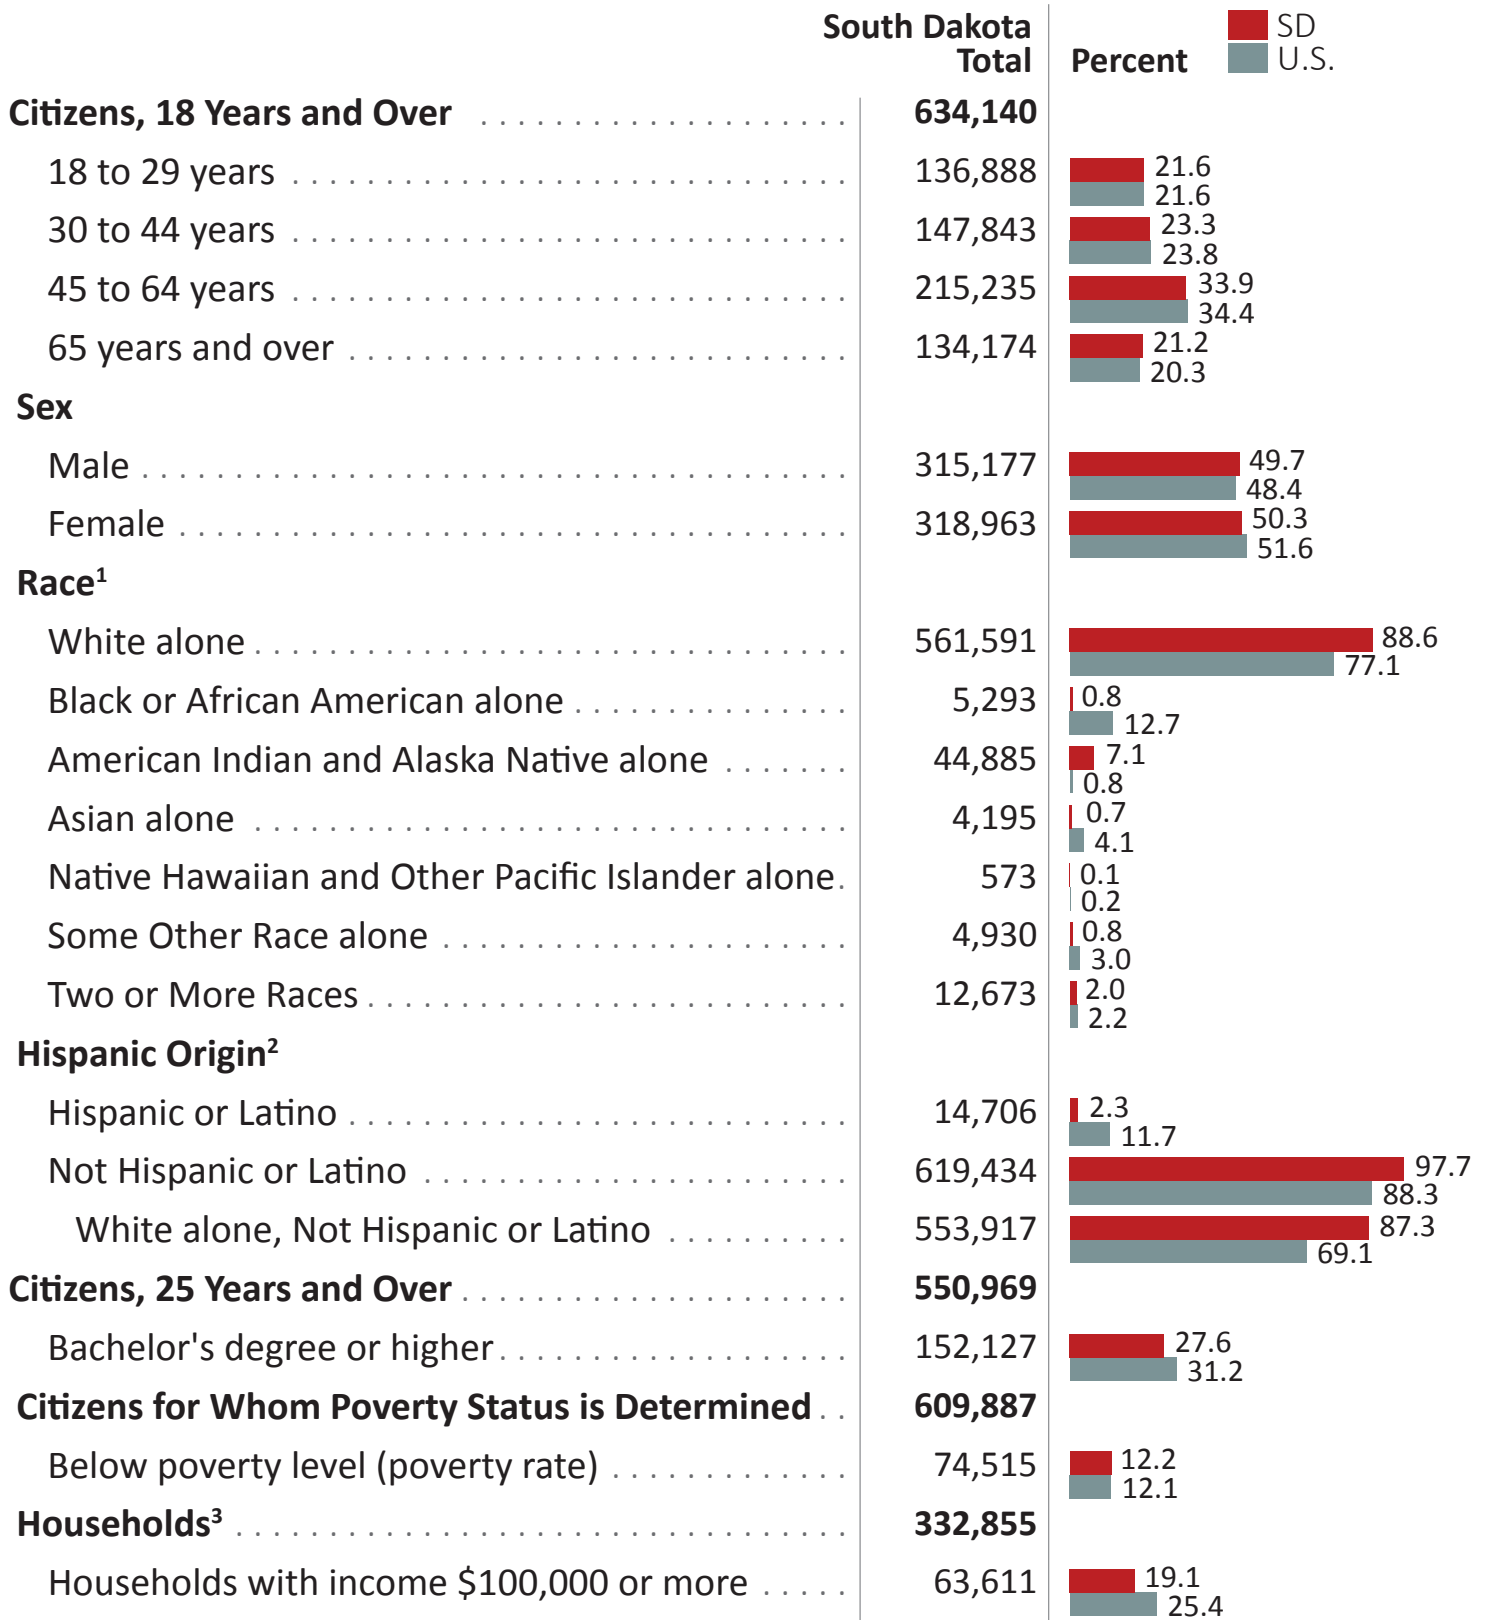

Citizen Voting-Age Population

Selected Characteristics: South Dakota

¹ Except where noted, "race" refers to people reporting only one race.

² Hispanic refers to the ethnicity category and may be of any race.

³ Households with citizen householders.