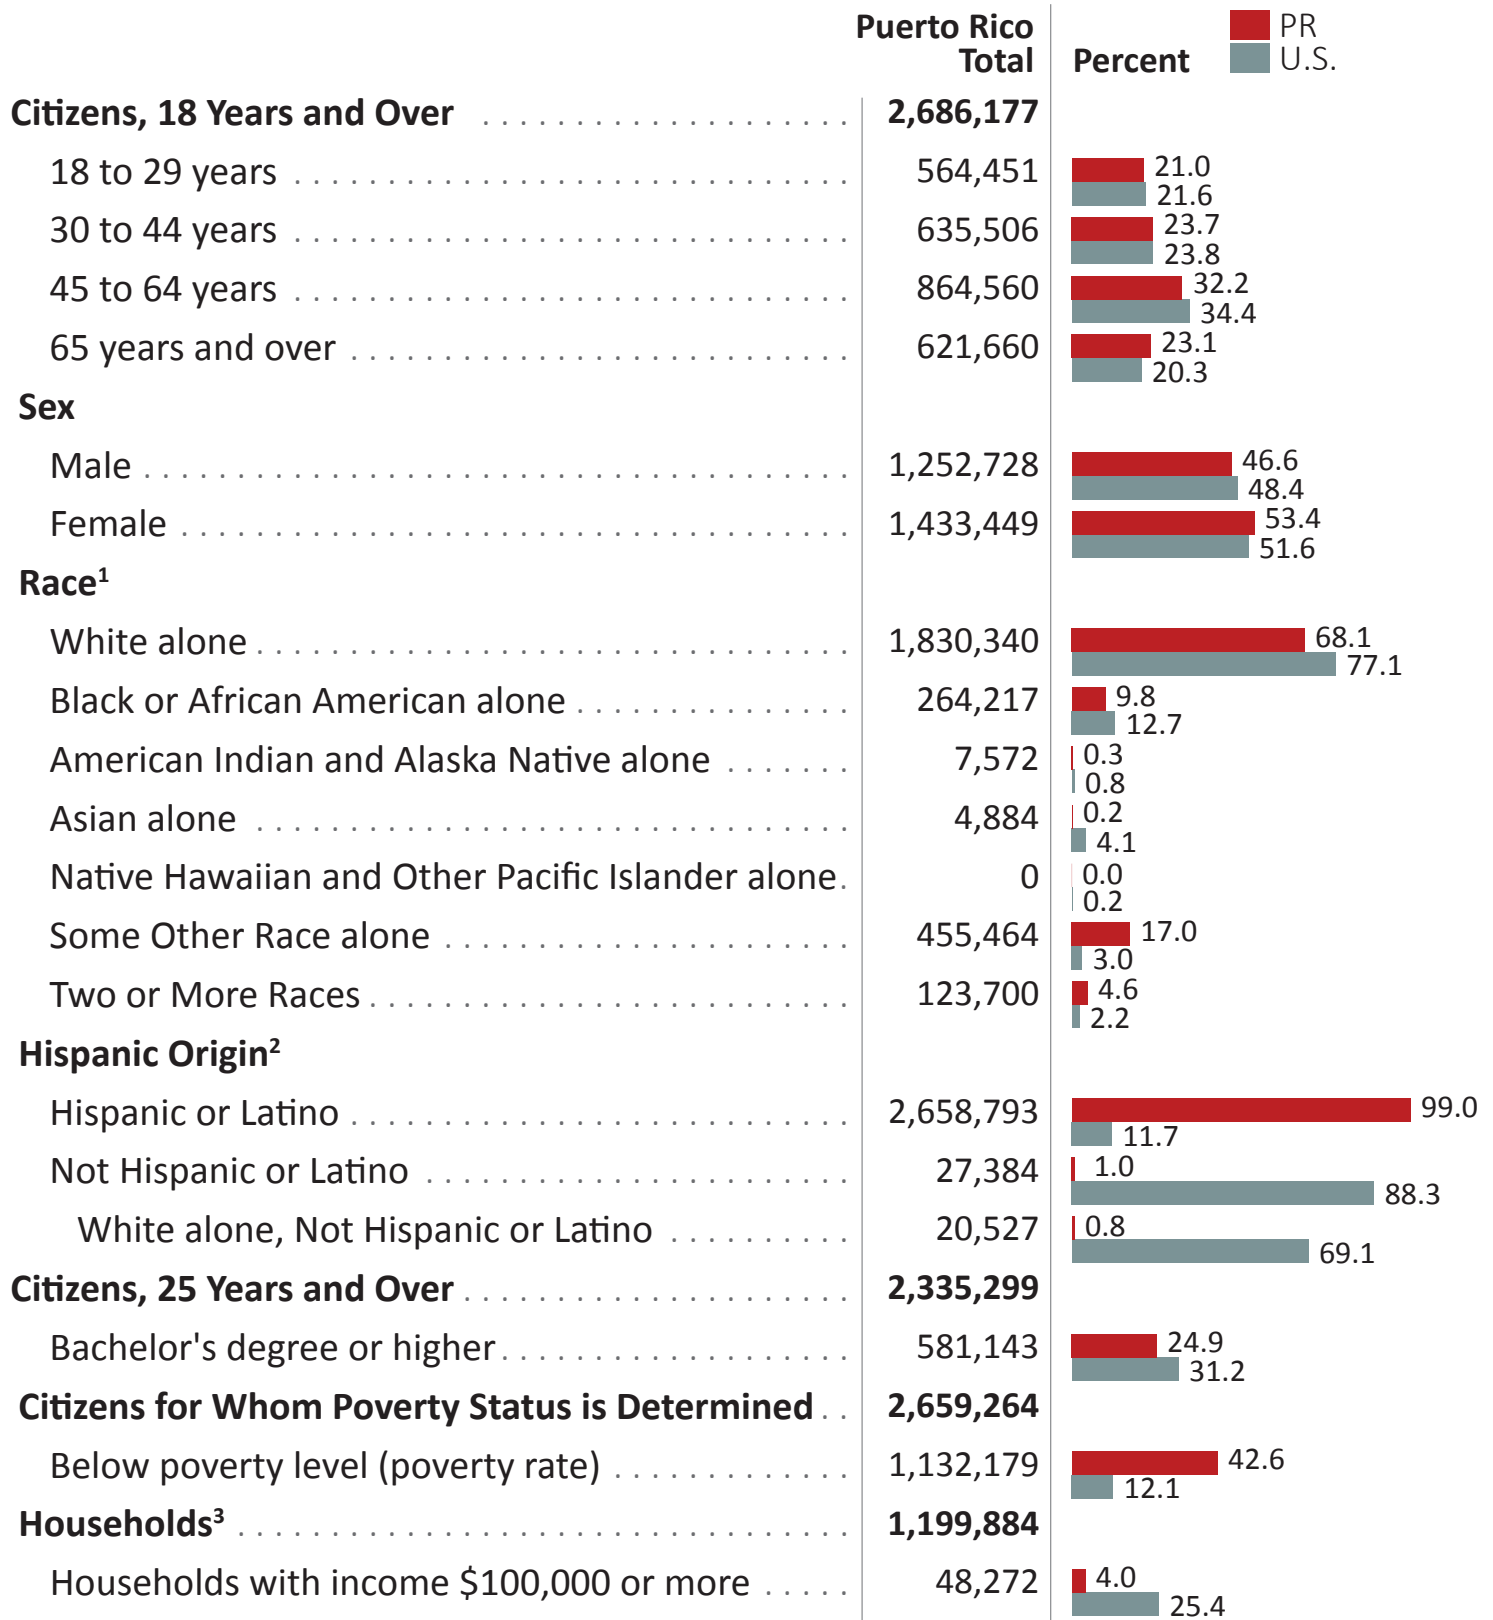

Citizen Voting-Age Population

Selected Characteristics: Puerto Rico

¹ Except where noted, "race" refers to people reporting only one race.

² Hispanic refers to the ethnicity category and may be of any race.

³ Households with citizen householders.