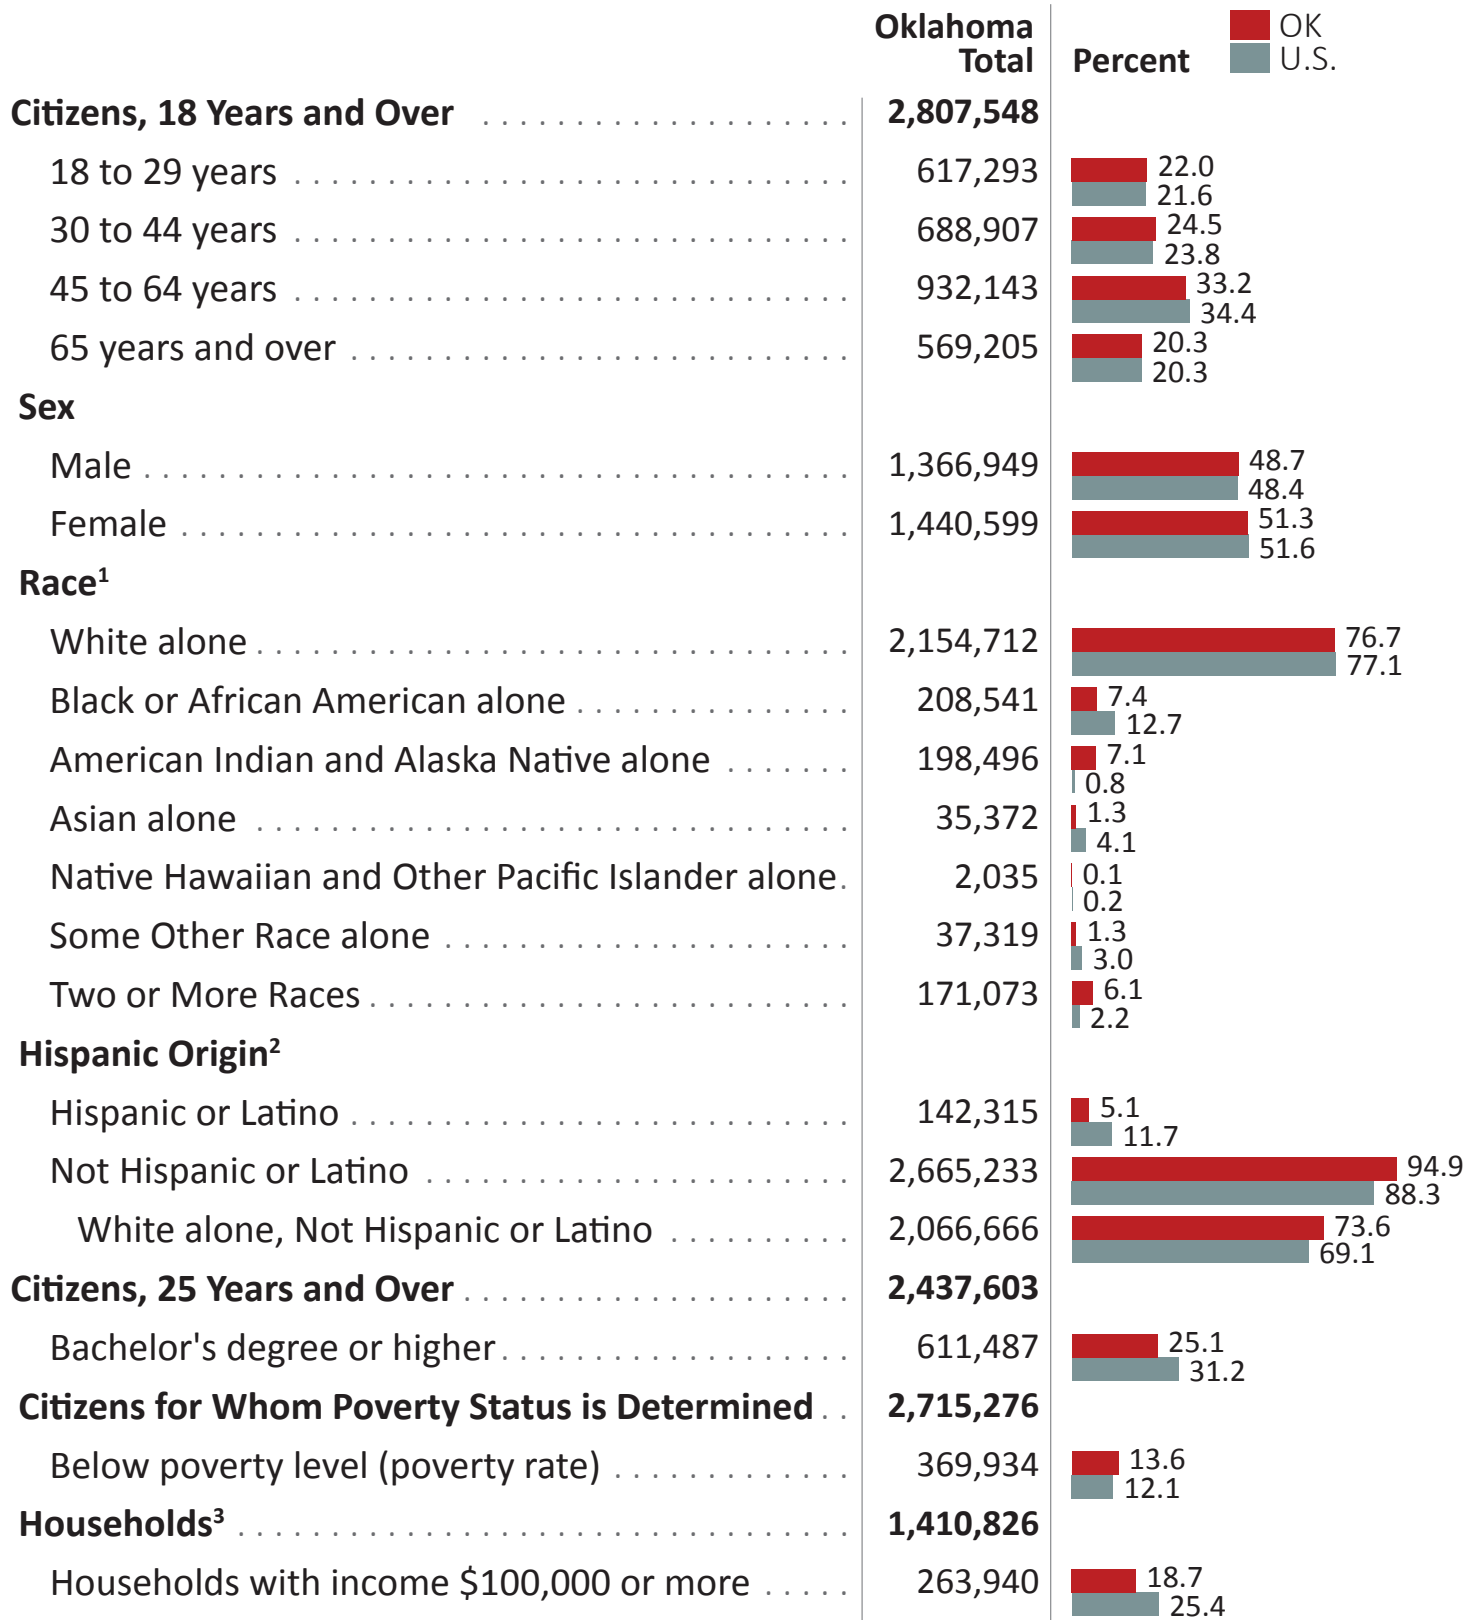

Citizen Voting-Age Population

Selected Characteristics: Oklahoma

¹ Except where noted, "race" refers to people reporting only one race.

² Hispanic refers to the ethnicity category and may be of any race.

³ Households with citizen householders.