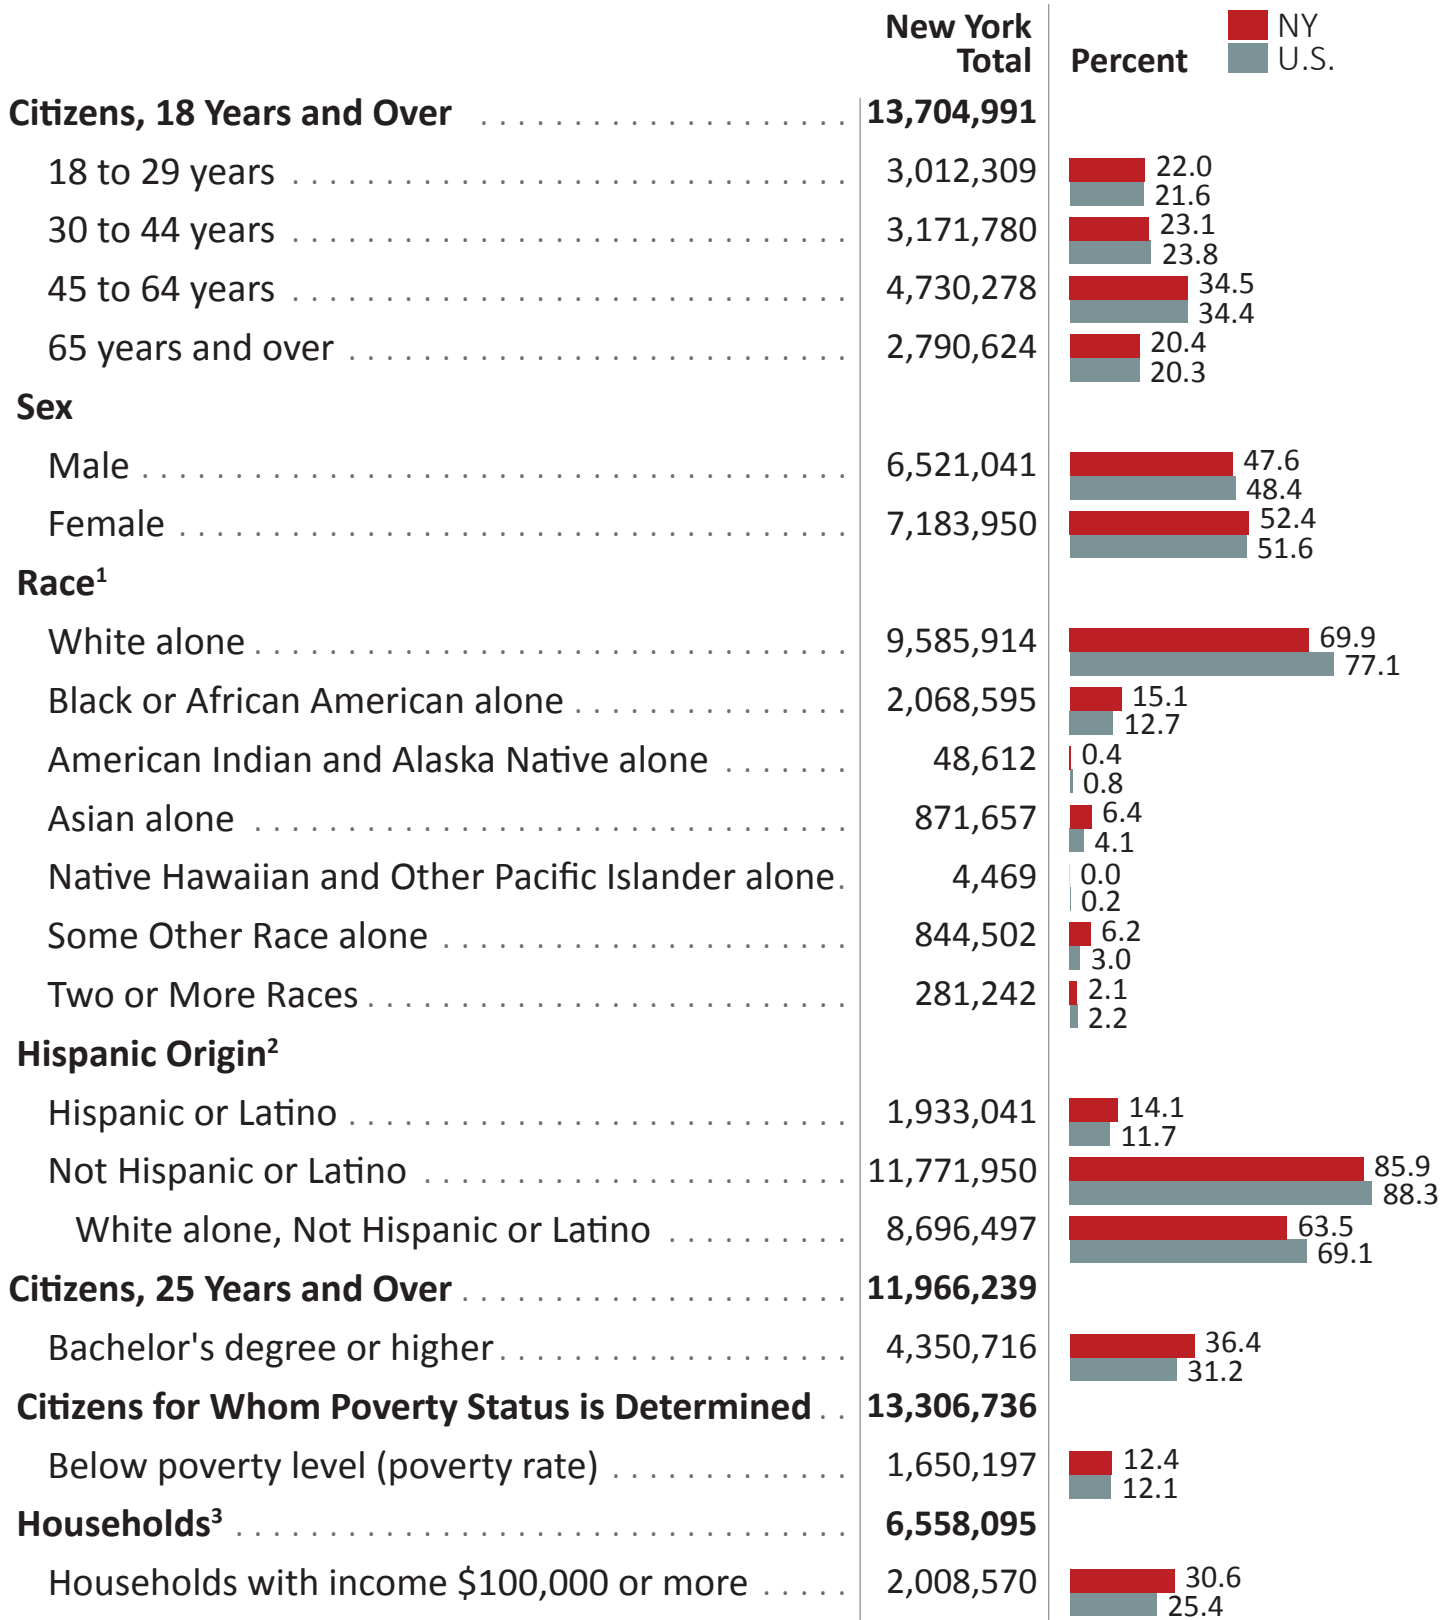

Citizen Voting-Age Population

Selected Characteristics: New York

¹ Except where noted, "race" refers to people reporting only one race.

² Hispanic refers to the ethnicity category and may be of any race.

³ Households with citizen householders.