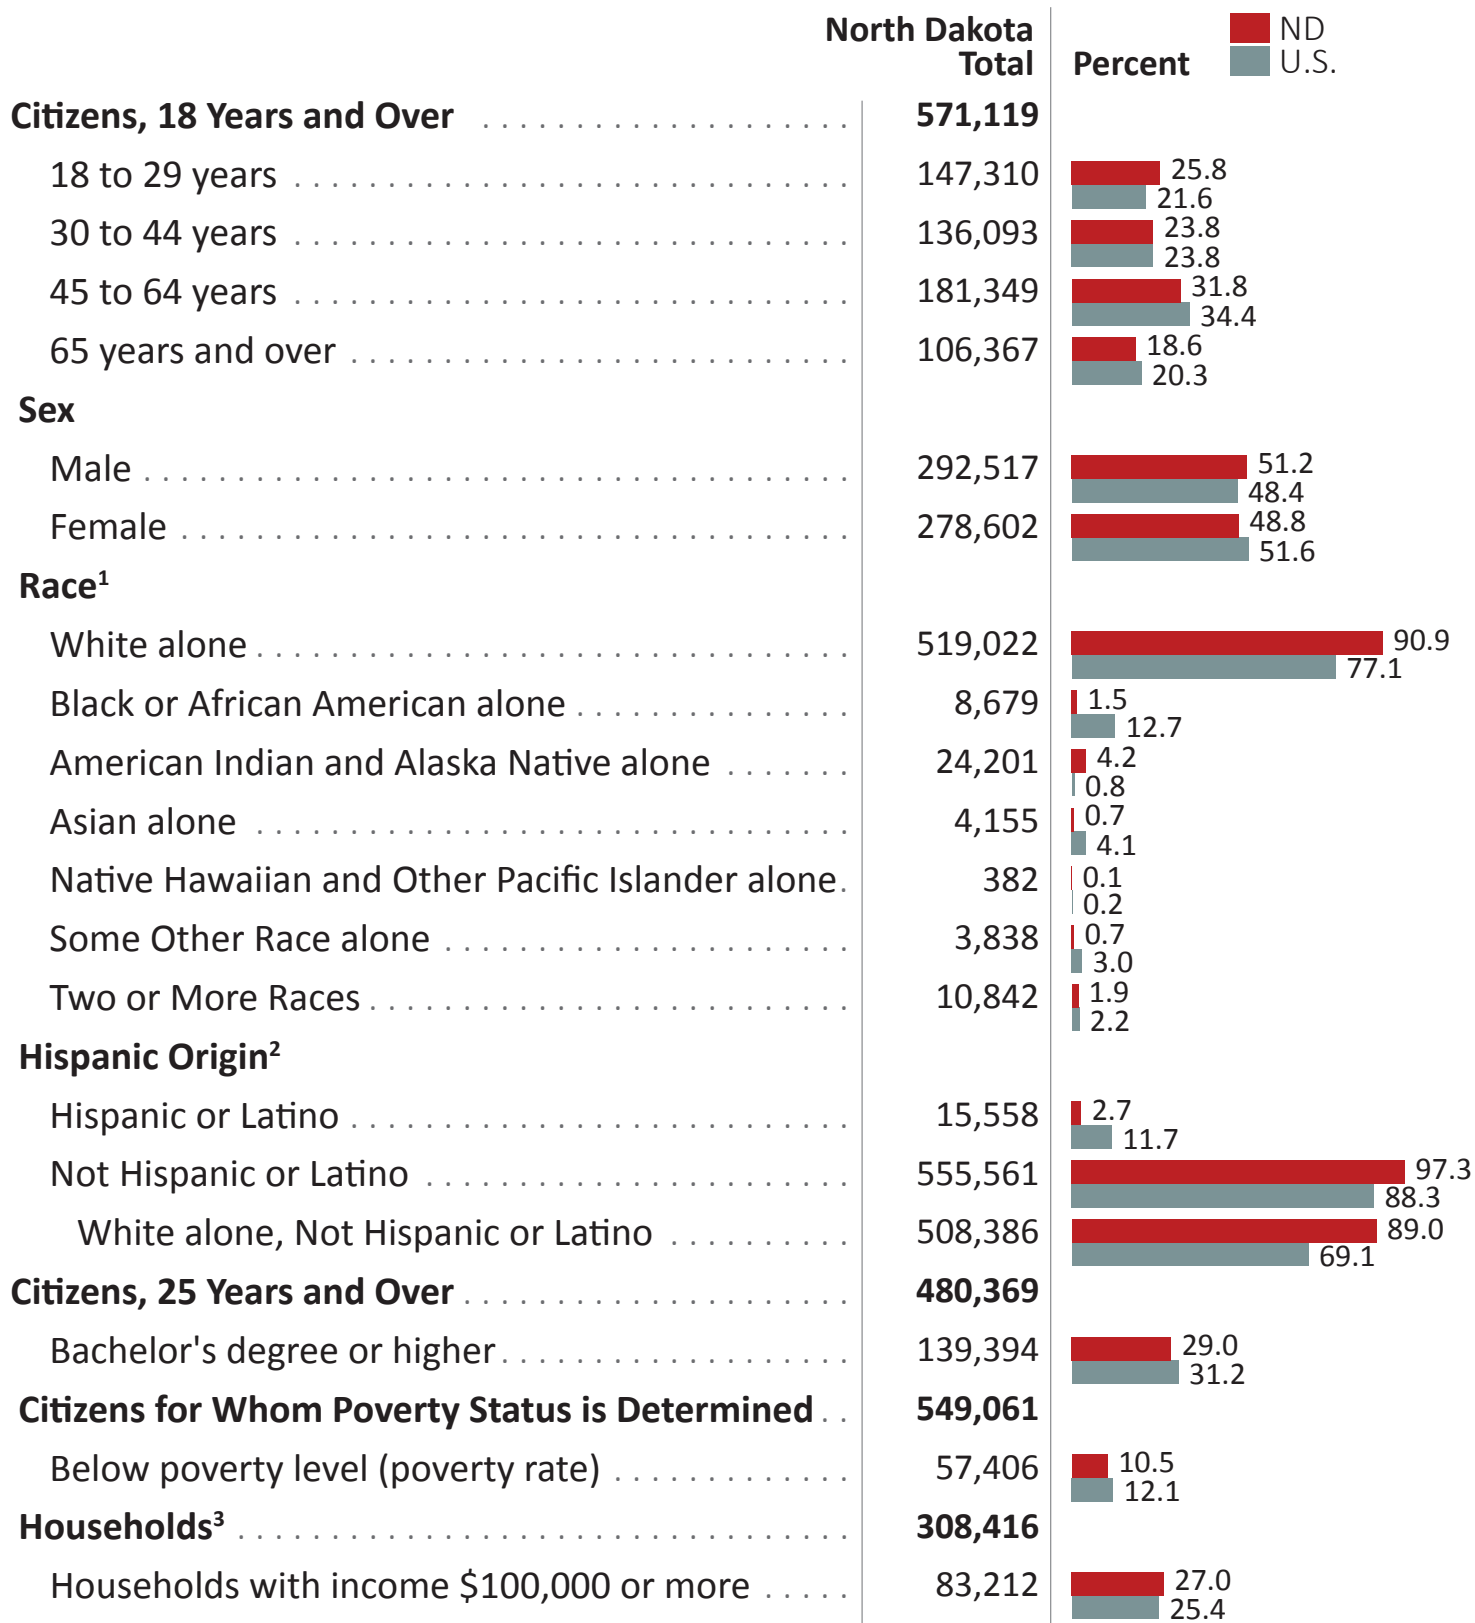

Citizen Voting-Age Population

Selected Characteristics: North Dakota

¹ Except where noted, "race" refers to people reporting only one race.

² Hispanic refers to the ethnicity category and may be of any race.

³ Households with citizen householders.